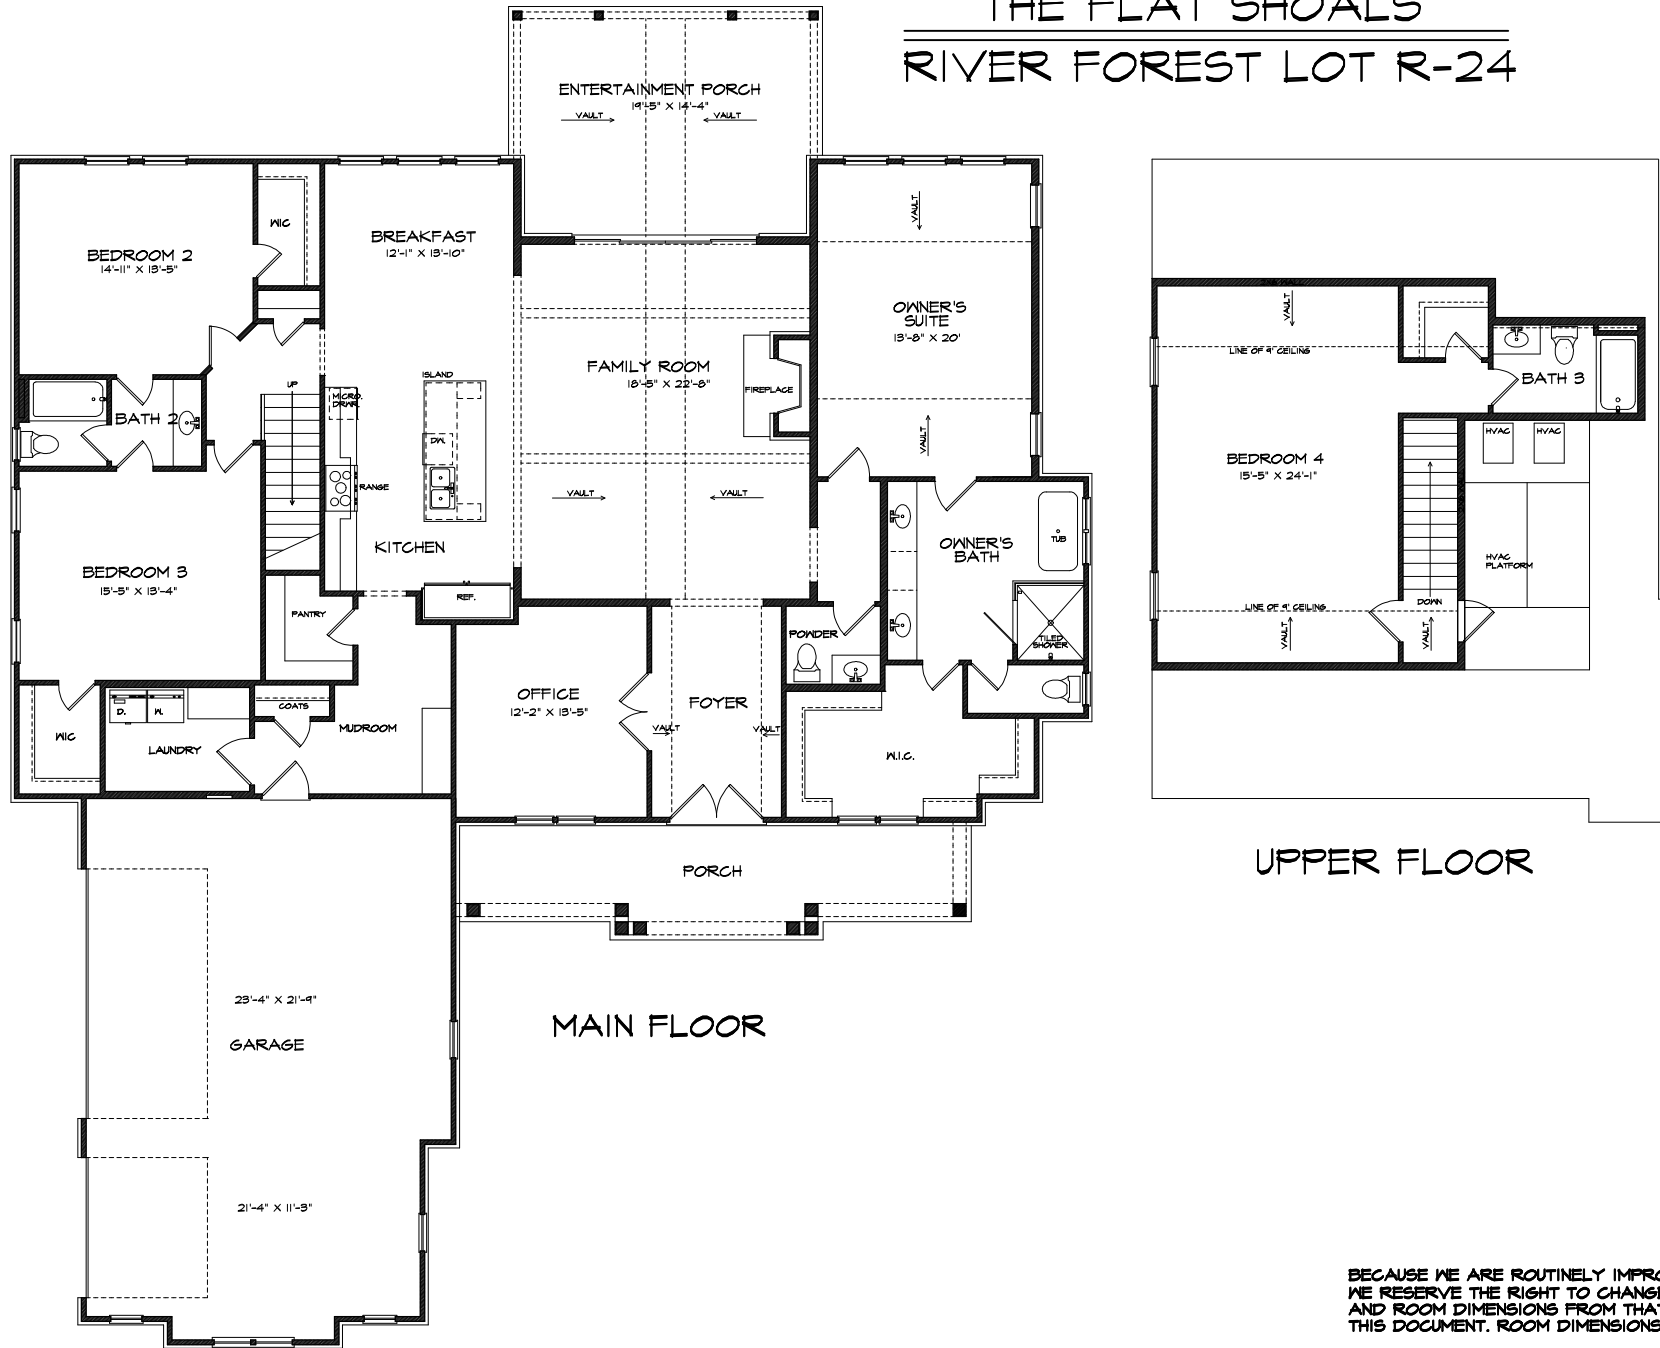

THE FLAT SHOALS
RIVER FOREST LOT R-24

FRONT ELEVATION

NEW LEAF HOMES

WWW.NEWLEAFHOMESGA.COM

ARTIST'S RENDERING, FLOOR PLANS, DIMENSIONS
AND SIZES ARE FOR ILLUSTRATIVE PURPOSES
ONLY AND ARE SUBJECT TO CHANGE

3102026

THE FLAT SHOALS

RIVER FOREST LOT R-24

UPPER FLOOR

BECAUSE WE ARE ROUTINELY IMPROVING OUR DESIGNS, WE RESERVE THE RIGHT TO CHANGE PLANS, ELEVATIONS AND ROOM DIMENSIONS FROM THAT WHICH IS SHOWN ON THIS DOCUMENT. ROOM DIMENSIONS ARE APPROXIMATE.