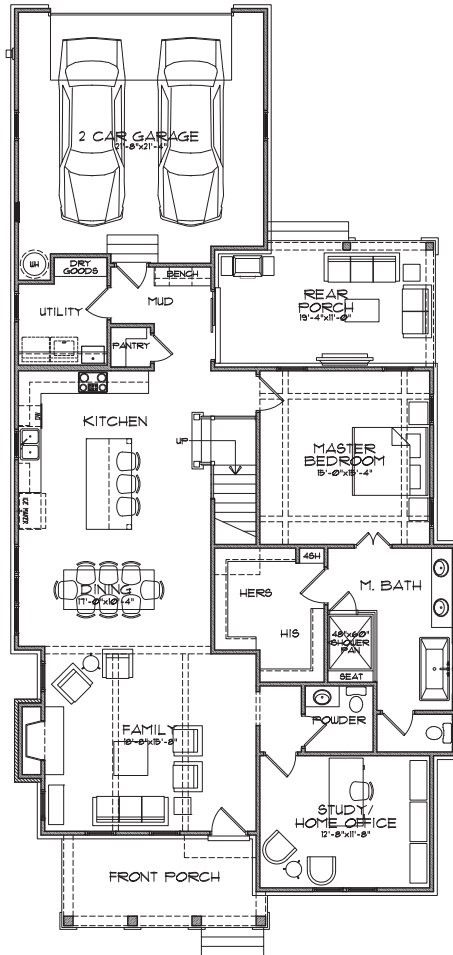

# HOMESITE 6

4 Bedrooms | 3.5 Baths | 2,770 sq. ft.

Main Level

Second Level

678-578-6782 | SouthwyckHomes.com

BERKSHIRE HATHAWAY | GEORGIA PROPERTIES  
HOMESERVICES

NEW HOMES DIVISION  
CONDOS • SINGLE FAMILY • TOWNHOMES