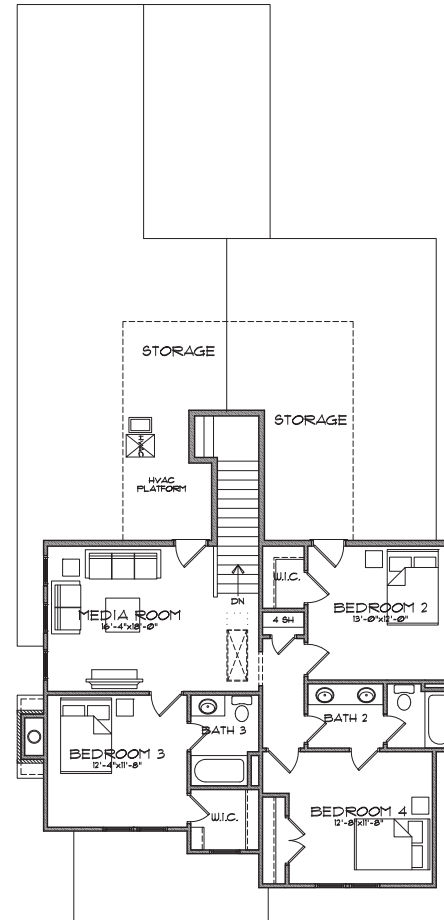

# HOMESITE 6

4 Bedrooms | 3.5 Baths | 2,770 sq. ft.

Main Level

Second Level

678-578-6782 | SouthwyckHomes.com

BERKSHIRE HATHAWAY | GEORGIA PROPERTIES  
HOMESERVICES

NEW HOMES DIVISION  
CONDOS • SINGLE FAMILY • TOWNHOMES