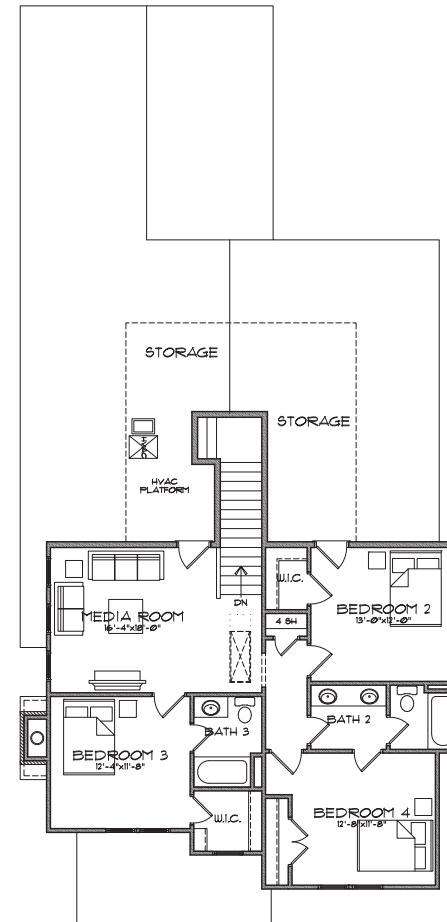

New Custom Home

HOMESITE 4

4 Bedrooms | 3.5 Baths | 2,770 sq. ft.

Main Level

Second Level

678-578-6782 | SouthwyckHomes.com

BERKSHIRE HATHAWAY | GEORGIA PROPERTIES
HOMESERVICES

NEW HOMES DIVISION
CONDOS • SINGLE FAMILY • TOWNHOMES