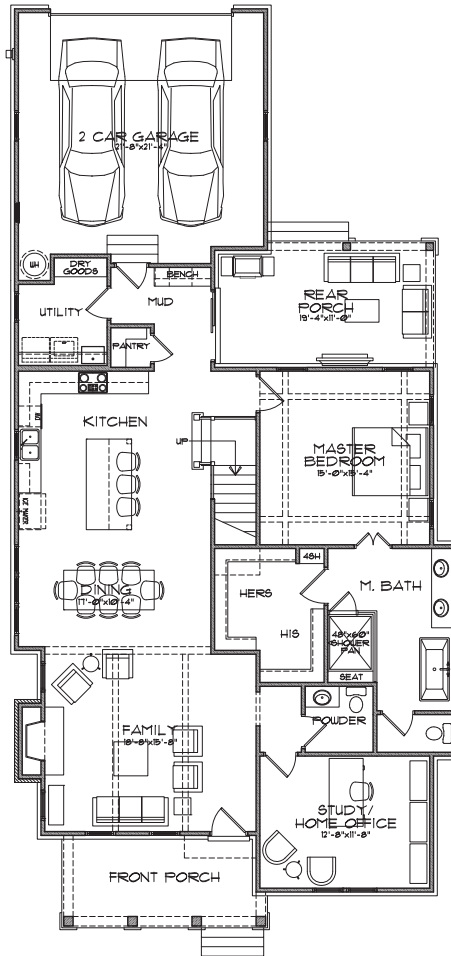

New Custom Home

HOMESITE 4

4 Bedrooms | 3.5 Baths | 2,770 sq. ft.

Main Level

Second Level

678-578-6782 | SouthwyckHomes.com

BERKSHIRE HATHAWAY | GEORGIA PROPERTIES
HOMESERVICES

NEW HOMES DIVISION
CONDOS • SINGLE FAMILY • TOWNHOMES