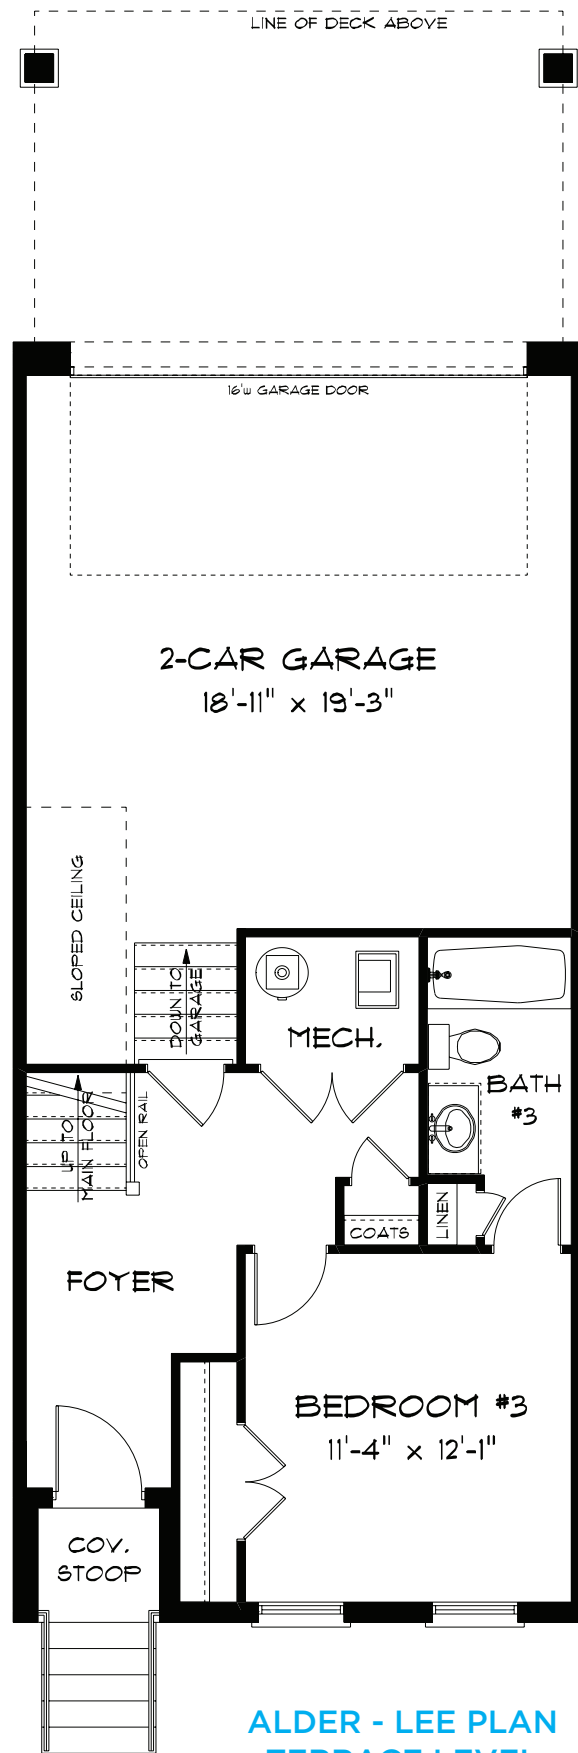

ALDER - LEE PLAN
TERRACE LEVEL
INTERIOR

ALDER - LEE PLAN
MAIN LEVEL
INTERIOR

ALDER - LEE PLAN
UPPER LEVEL
INTERIOR

ALDER - LEE PLAN
UPPER LEVEL
INTERIOR
OPTIONAL TUB