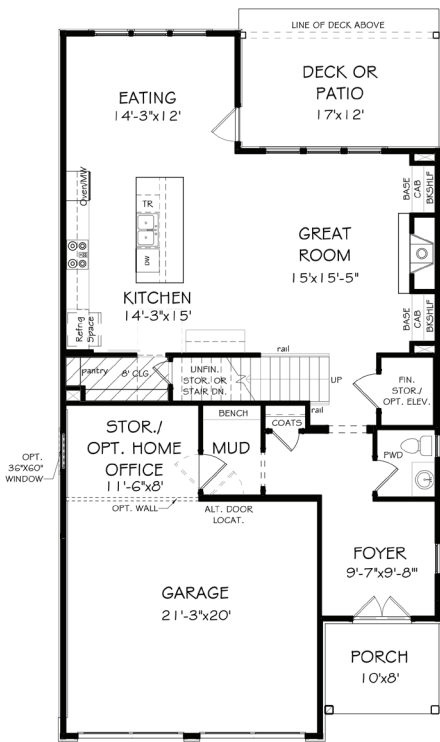

LAKE SIDE

Select

THE WILSON 2-STORY | 2,248 SQ. FT. | 2 BD, 2.5 BA

THE WILSON 2-STORY + TERRACE (FINISHED) | 2,954 SQ. FT. | 3 BD, 3.5 BA

FIRST FLOOR

SECOND FLOOR

TERRACE LEVEL

OWNER'S BATH W/
OPT. TUB