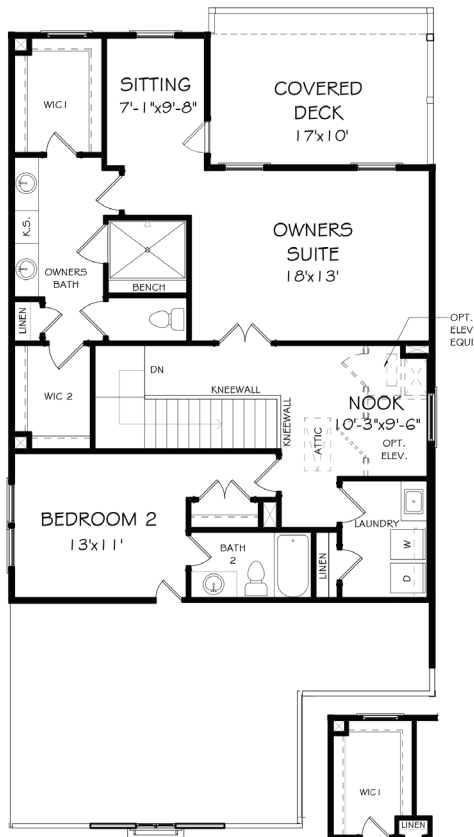

LAKE SIDE

Select

THE WILSON 2-STORY | 2,248 SQ. FT. | 2 BD, 2.5 BA

THE WILSON 2-STORY + TERRACE (FINISHED) | 2,954 SQ. FT. | 3 BD, 3.5 BA

FIRST FLOOR

SECOND FLOOR

TERRACE LEVEL

OWNER'S BATH W/
OPT. TUB