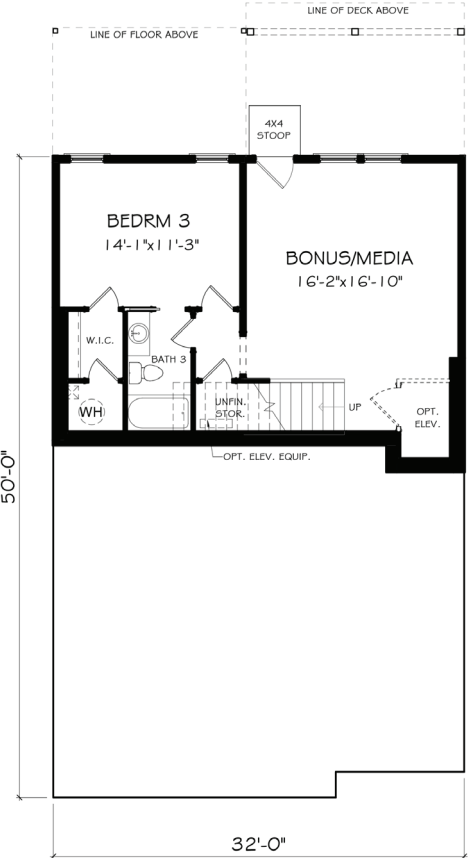

LAKE SIDE

Select

THE WILSON 2-STORY | 2,248 SQ. FT. | 2 BD, 2.5 BA

THE WILSON 2-STORY + TERRACE (FINISHED) | 2,954 SQ. FT. | 3 BD, 3.5 BA

FIRST FLOOR

SECOND FLOOR

TERRACE LEVEL

OWNER'S BATH W/
OPT. TUB