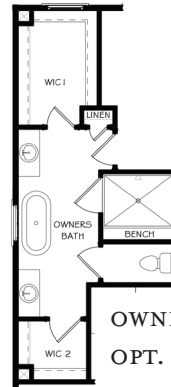

LAKE SIDE

Select

THE WILSON 2-STORY | 2,248 SQ. FT. | 2 BD, 2.5 BA

THE WILSON 2-STORY + TERRACE (FINISHED) | 2,954 SQ. FT. | 3 BD, 3.5 BA

FIRST FLOOR

SECOND FLOOR

TERRACE LEVEL

OWNER'S BATH W/
OPT. TUB