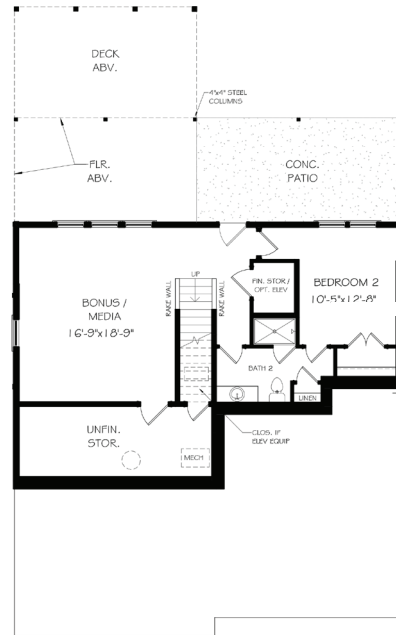

LAKE SIDE

Select

THE MORGAN 1-STORY + TERRACE (FINISHED) | 2,630 SQ. FT. | 3 BD, 3.5 BA

FIRST FLOOR

TERRACE LEVEL

LAKE SIDE AT RIVER GREEN | 200 RIVER GREEN AVENUE
 CANTON, GA 30114 | 678-321-4211 | RIVERGREENLAKE SIDE.COM