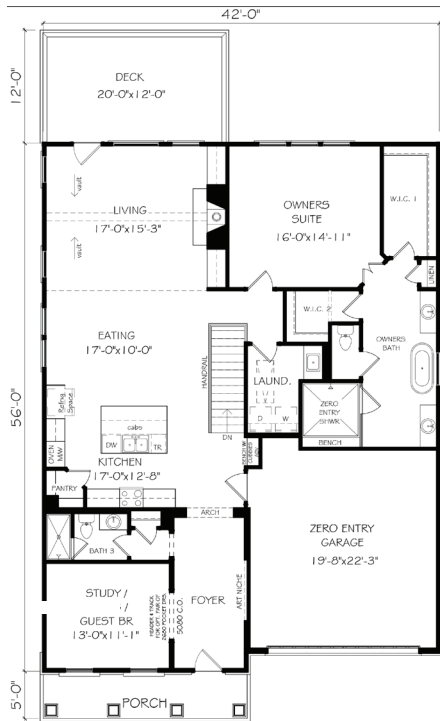

LAKE SIDE

Select

THE MORGAN 1-STORY + TERRACE (FINISHED) | 2,630 SQ. FT. | 3 BD, 3.5 BA

FIRST FLOOR

TERRACE LEVEL

LAKE SIDE AT RIVER GREEN | 200 RIVER GREEN AVENUE
 CANTON, GA 30114 | 678-321-4211 | RIVERGREENLAKE SIDE.COM