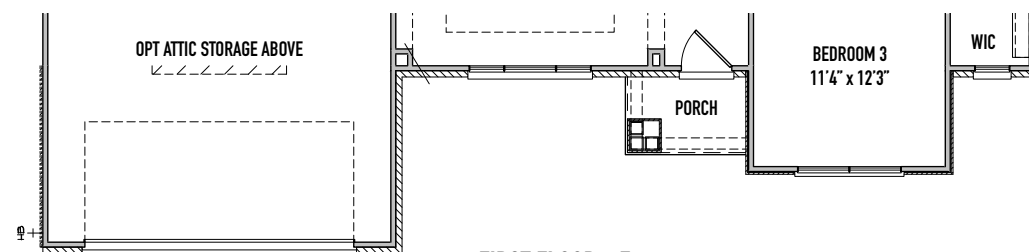

The Cambridge - Unfinished Basement

UNFINISHED BASEMENT - D

UNFINISHED BASEMENT - E

PATRICK MALLOY
COMMUNITIES

PMCommunities.com

HORIZON
AT
LAUREL CANYON
CANTON • GEORGIA

The Cambridge - 2,720 sq.ft.

Elevation D

Elevation E

The Cambridge - First Floor

FIRST FLOOR - D

FIRST FLOOR - E

The Cambridge - Options