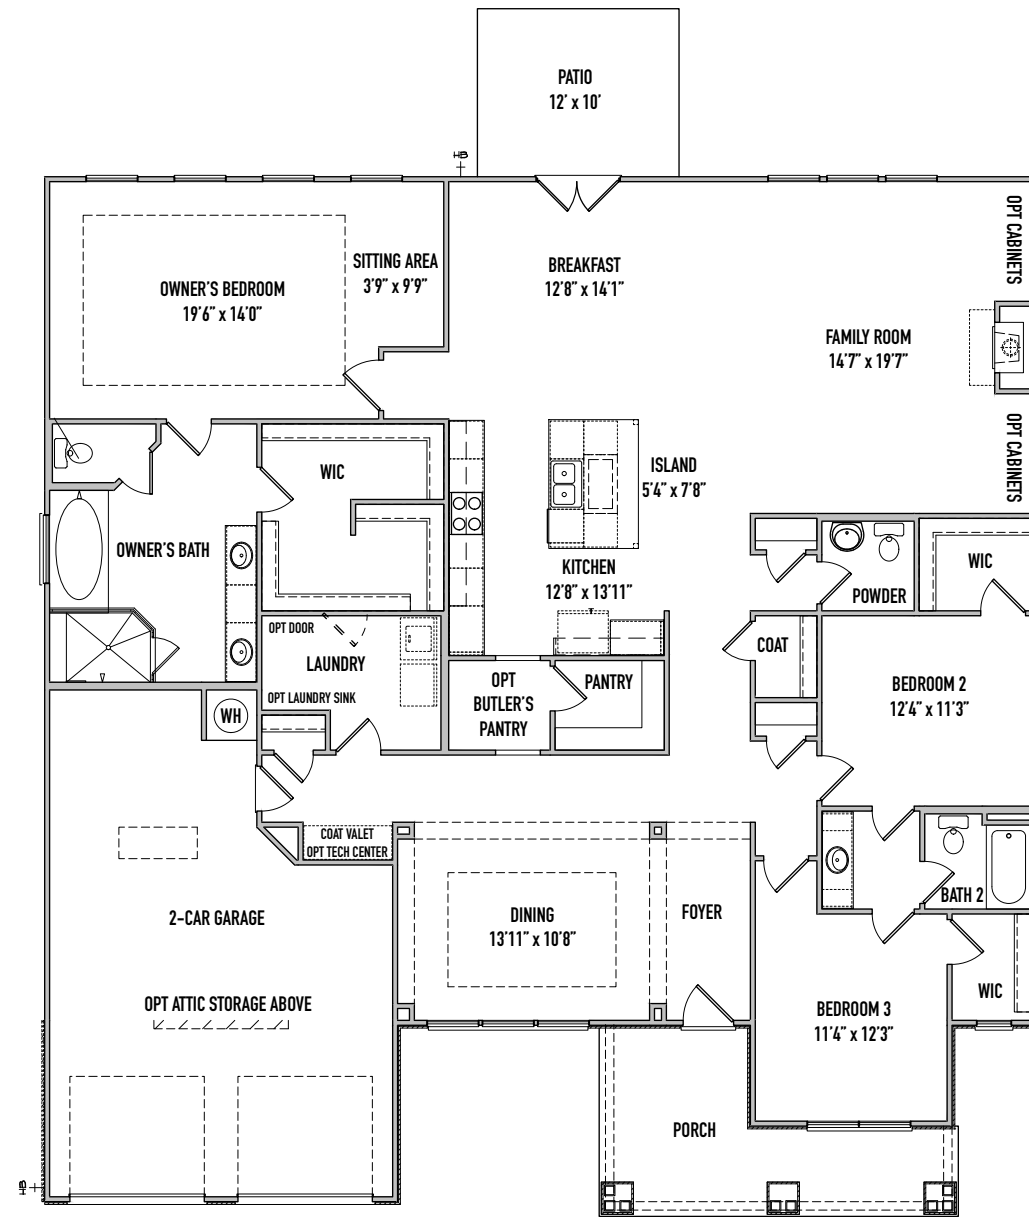

The Cambridge - Unfinished Basement

UNFINISHED BASEMENT - D

UNFINISHED BASEMENT - E

PATRICK MALLOY
COMMUNITIES

PMCommunities.com

HORIZON
AT
LAUREL CANYON
CANTON • GEORGIA

The Cambridge - 2,720 sq.ft.

Elevation D

Elevation E

The Cambridge - First Floor

FIRST FLOOR - D

FIRST FLOOR - E

The Cambridge - Options