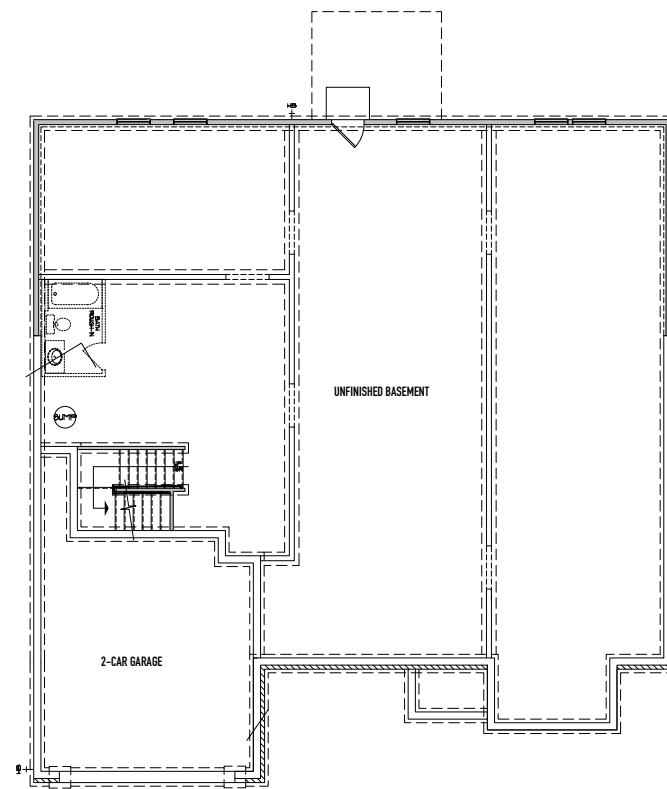

The Cambridge - Unfinished Basement

UNFINISHED BASEMENT - D

UNFINISHED BASEMENT - E

PATRICK MALLOY
COMMUNITIES

PMCommunities.com

HORIZON
AT
LAUREL CANYON
CANTON • GEORGIA

The Cambridge - 2,720 sq.ft.

Elevation D

Elevation E

The Cambridge - First Floor

FIRST FLOOR - D

FIRST FLOOR - E

The Cambridge - Options