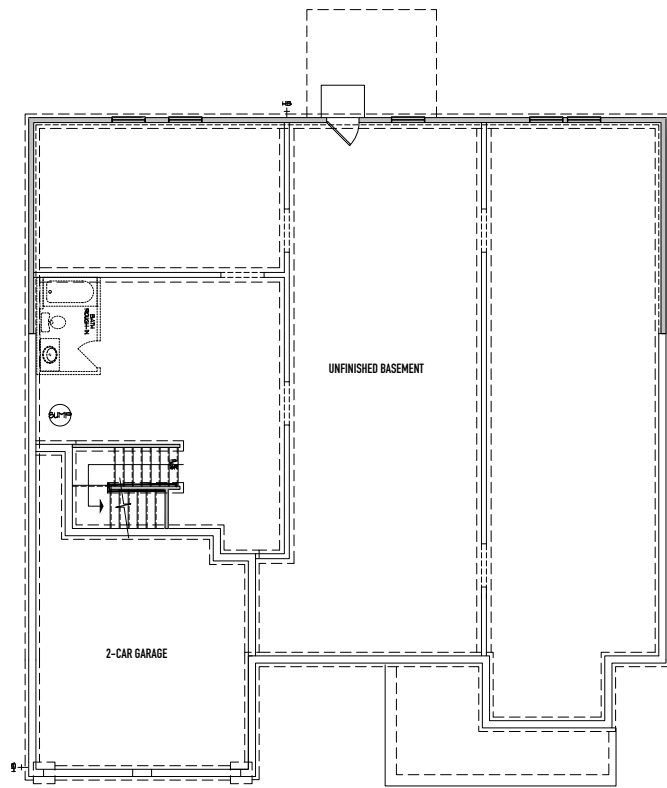

The Cambridge - Unfinished Basement

UNFINISHED BASEMENT - D

UNFINISHED BASEMENT - E

PATRICK MALLOY
COMMUNITIES

PMCommunities.com

HORIZON
AT
LAUREL CANYON
CANTON • GEORGIA

The Cambridge - 2,720 sq.ft.

Elevation D

Elevation E

The Cambridge - First Floor

FIRST FLOOR - D

FIRST FLOOR - E

The Cambridge - Options