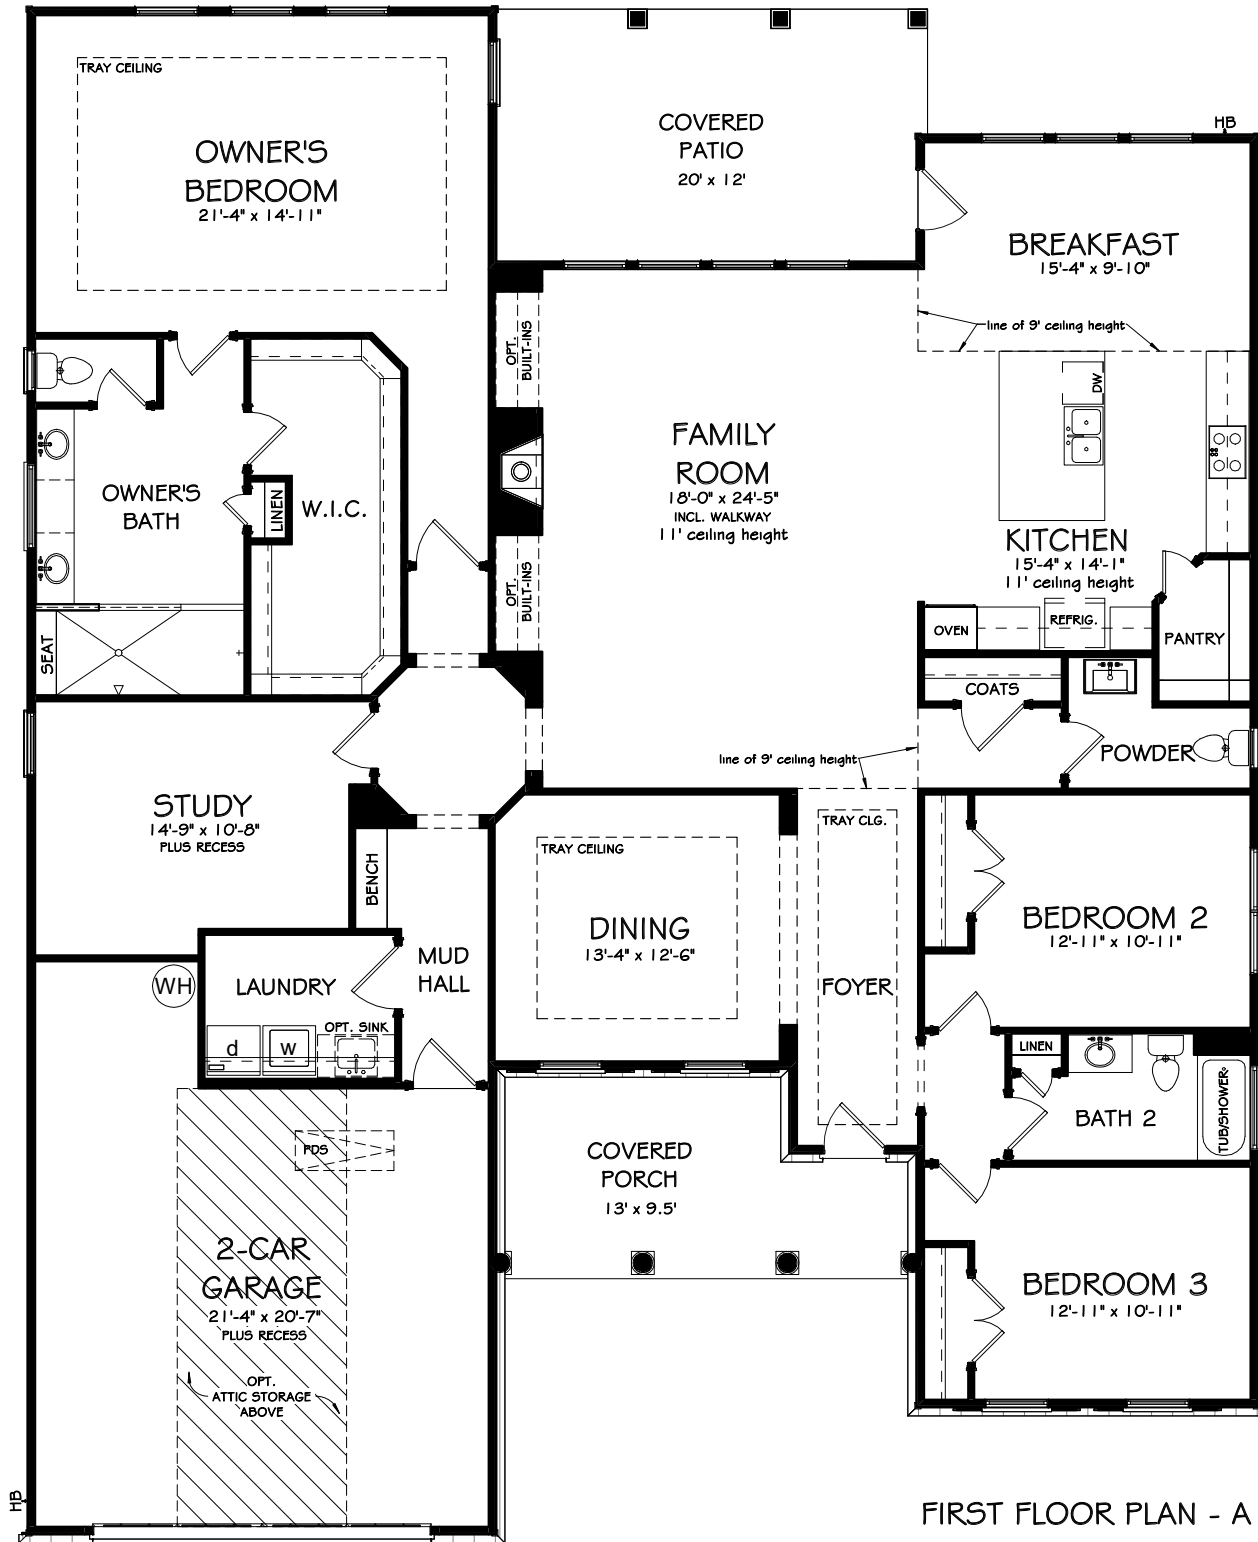

The Wellington - Optional Basement - Bonus Room

HORIZON
AT
LAUREL CANYON
CANTON • GEORGIA

The Wellington - 2,806 sq.ft.

Elevation A

Elevation D

PATRICK MALLOY
COMMUNITIES
PMCommunities.com

The Wellington - First Floor

FIRST FLOOR PLAN - A

The Wellington - Options