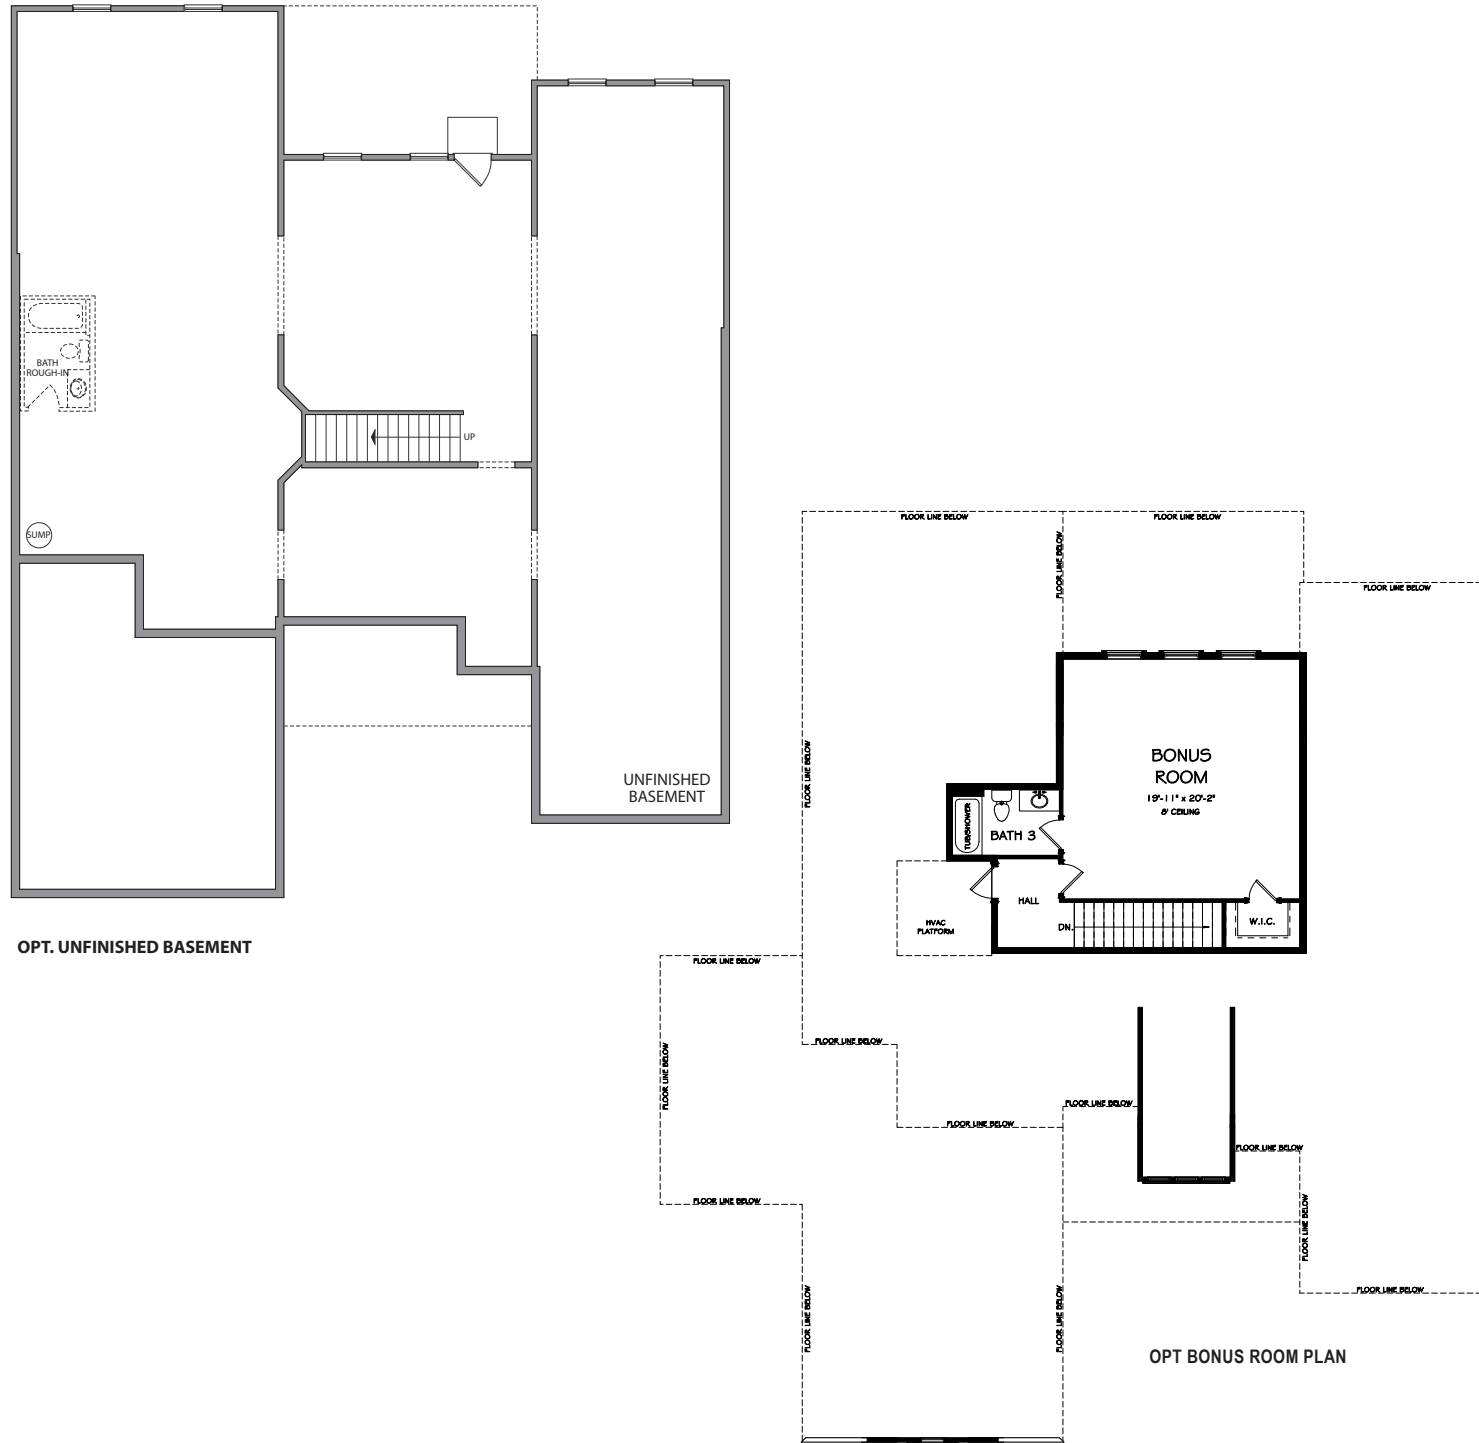

The Wellington - Optional Basement - Bonus Room

HORIZON
AT
LAUREL CANYON
CANTON • GEORGIA

The Wellington - 2,806 sq.ft.

Elevation A

Elevation D

PATRICK MALLOY
COMMUNITIES
PMCommunities.com

The Wellington - First Floor

FIRST FLOOR PLAN - A

The Wellington - Options