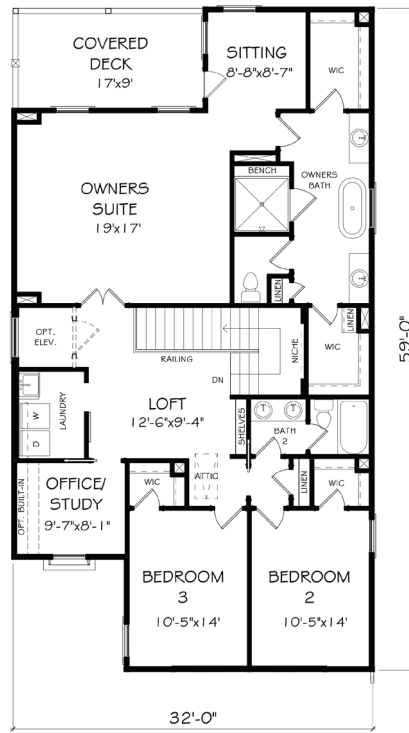

# LAKE SIDE

## JW COLLECTION

THE BENTON 2-STORY | 2,670 SQ. FT. | 3 BD, 2.5 BA

THE BENTON 2-STORY + TERRACE (FINISHED) | 3,775 SQ. FT. | 4 BD, 3.5 BA

THE BENTON 2-STORY + TERRACE (UNFINISHED) | 2,670 SQ. FT. | 3 BD, 2.5 BA

FIRST FLOOR

SECOND FLOOR

TERRACE LEVEL

LAKE SIDE AT RIVER GREEN | 200 RIVER GREEN AVENUE  
 CANTON, GA 30114 | 678-321-4211 | RIVERGREENLAKE SIDE.COM

Subject to changes, errors and omissions. 06-23.