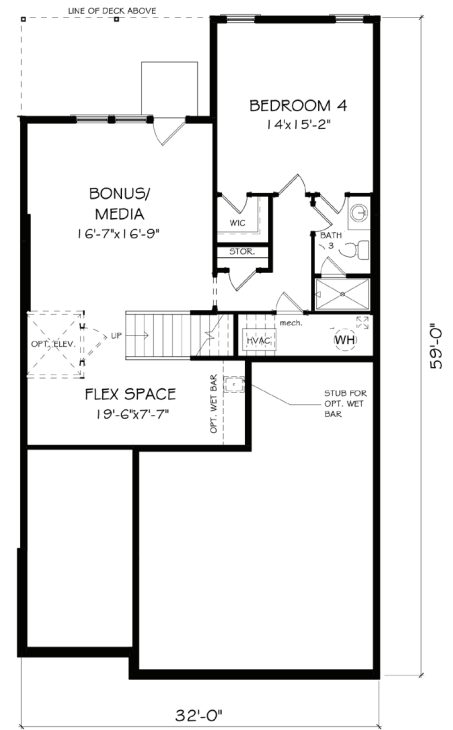

TERRACE LEVEL

LAKE SIDE AT RIVER GREEN | 200 RIVER GREEN AVENUE
CANTON, GA 30114 | 678-321-4211 | RIVERGREENLAKE SIDE.COM

Subject to changes, errors and omissions. 06-23.