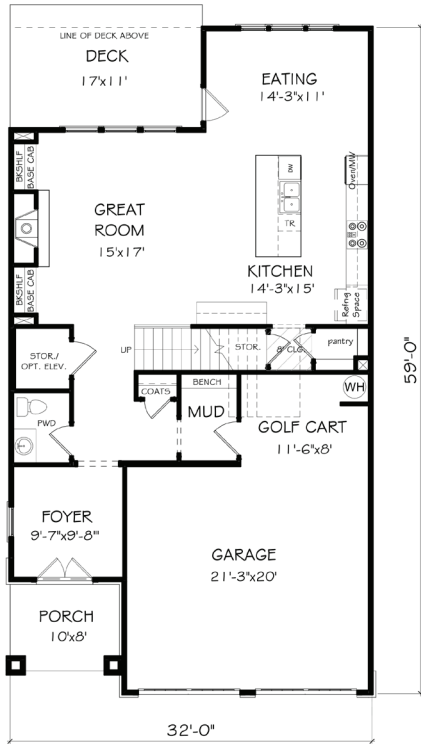

# LAKE SIDE

## JW COLLECTION

THE BENTON 2-STORY | 2,670 SQ. FT. | 3 BD, 2.5 BA

THE BENTON 2-STORY + TERRACE (FINISHED) | 3,775 SQ. FT. | 4 BD, 3.5 BA

THE BENTON 2-STORY + TERRACE (UNFINISHED) | 2,670 SQ. FT. | 3 BD, 2.5 BA