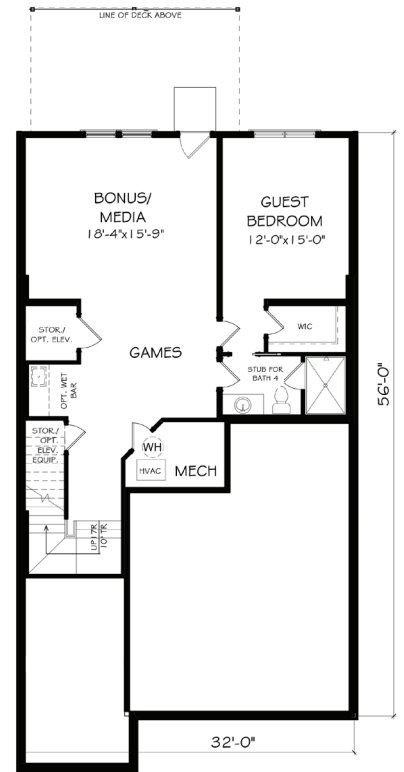

# LAKE SIDE

## JW COLLECTION

THE BENTLEY 2-STORY | 2,650 SQ. FT. | 3 BD, 2.5 BA

THE BENTLEY 2-STORY + TERRACE (FINISHED) | 3,700 SQ. FT. | 4 BD, 3.5 BA

THE BENTLEY 2-STORY + TERRACE (UNFINISHED) | 2,650 SQ. FT. | 3 BD, 2.5 BA

FIRST FLOOR

SECOND FLOOR

TERRACE LEVEL

LAKE SIDE AT RIVER GREEN | 200 RIVER GREEN AVENUE  
 CANTON, GA 30114 | 678-321-4211 | RIVERGREENLAKESIDE.COM

Subject to changes, errors and omissions 06-2023.