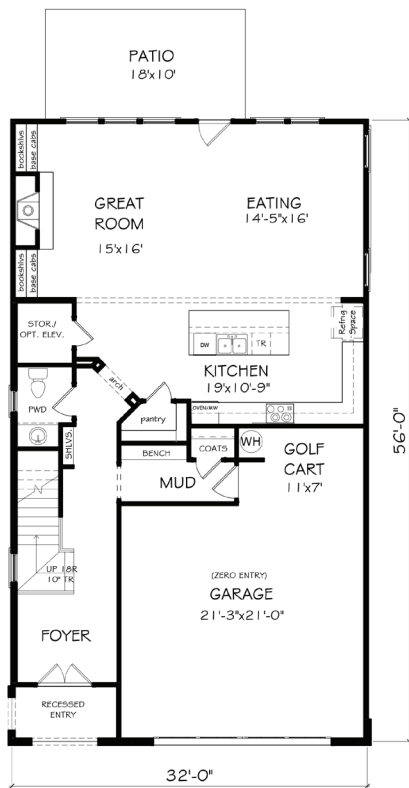

# LAKE SIDE

## JW COLLECTION

THE BENTLEY 2-STORY | 2,650 SQ. FT. | 3 BD, 2.5 BA

THE BENTLEY 2-STORY + TERRACE (FINISHED) | 3,700 SQ. FT. | 4 BD, 3.5 BA

THE BENTLEY 2-STORY + TERRACE (UNFINISHED) | 2,650 SQ. FT. | 3 BD, 2.5 BA