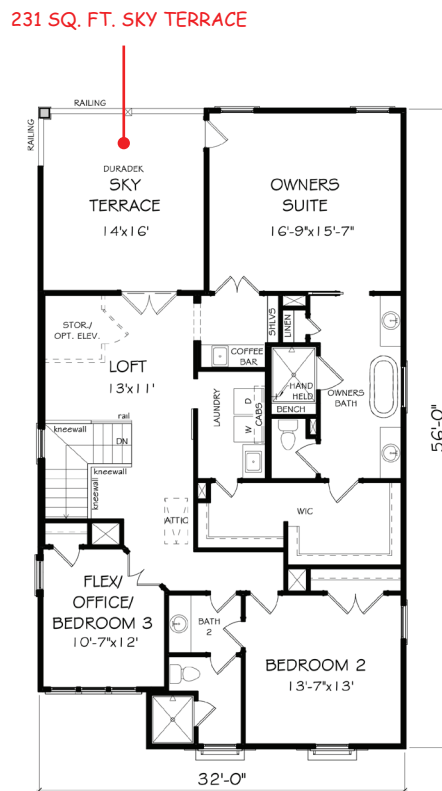

# LAKE SIDE

## JW COLLECTION

THE BENTLEY 2-STORY | 2,650 SQ. FT. | 3 BD, 2.5 BA

THE BENTLEY 2-STORY + TERRACE (FINISHED) | 3,700 SQ. FT. | 4 BD, 3.5 BA

THE BENTLEY 2-STORY + TERRACE (UNFINISHED) | 2,650 SQ. FT. | 3 BD, 2.5 BA

FIRST FLOOR

SECOND FLOOR

TERRACE LEVEL

LAKE SIDE AT RIVER GREEN | 200 RIVER GREEN AVENUE  
 CANTON, GA 30114 | 678-321-4211 | RIVERGREENLAKESIDE.COM

Subject to changes, errors and omissions 06-2023.