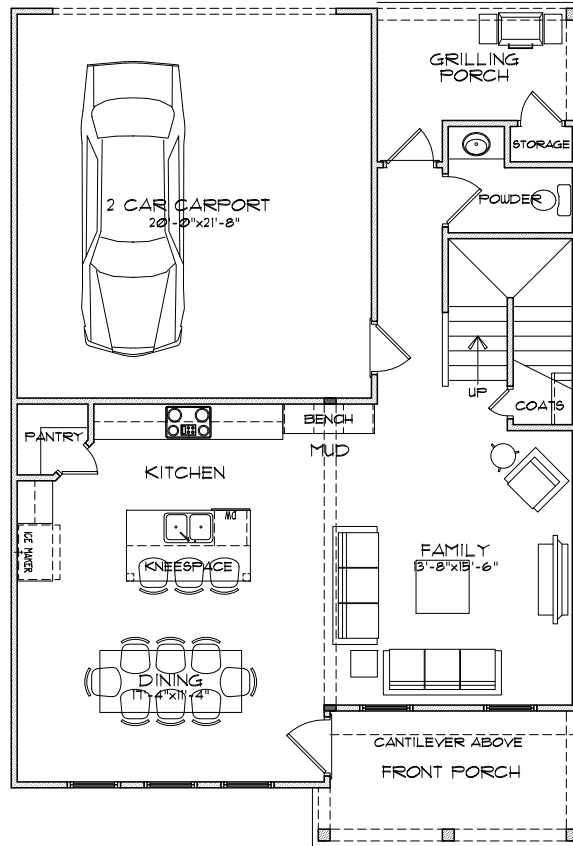

PARKSIDE

clarkston, ga

LENOX B

3 Bedrooms | 2.5 Baths | 2,106 sq. ft.

678-578-6783 | SouthwyckHomes.com

BERKSHIRE HATHAWAY
HomeServices

Georgia
Properties

NEW HOMES DIVISION
CONDOS • SINGLE FAMILY • TOWNHOMES
BHHSGaNewHomes.com

PARKSIDE

clarkston, ga

LENOX B

3 Bedrooms | 2.5 Baths | 2,106 sq. ft.

Main Level

Second Level

678-578-6783 | SouthwyckHomes.com

BERKSHIRE HATHAWAY
HomeServices