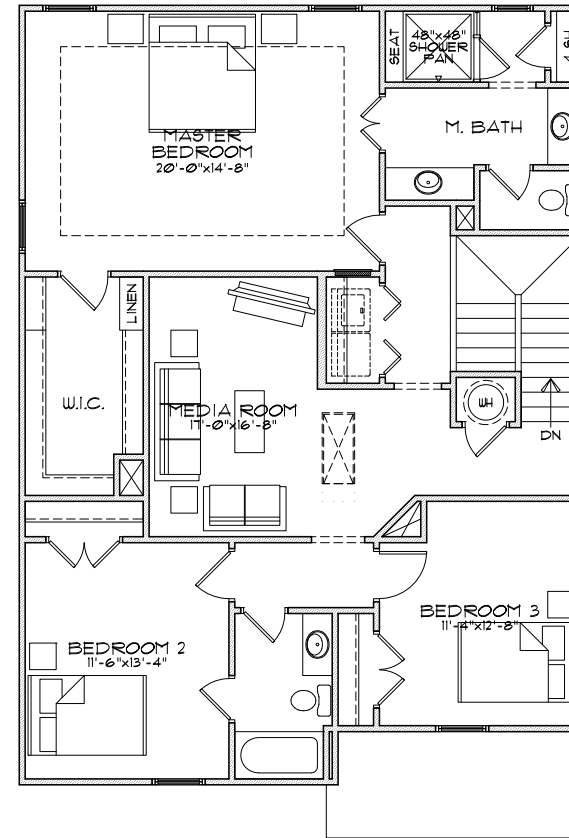

PARKSIDE

clarkston, ga

LENOX B

3 Bedrooms | 2.5 Baths | 2,106 sq. ft.

678-578-6783 | SouthwyckHomes.com

BERKSHIRE HATHAWAY
HomeServices

Georgia
Properties

NEW HOMES DIVISION
CONDOS • SINGLE FAMILY • TOWNHOMES
BHHSGaNewHomes.com

PARKSIDE

clarkston, ga

LENOX B

3 Bedrooms | 2.5 Baths | 2,106 sq. ft.

Main Level

Second Level

678-578-6783 | SouthwyckHomes.com

BERKSHIRE HATHAWAY
HomeServices