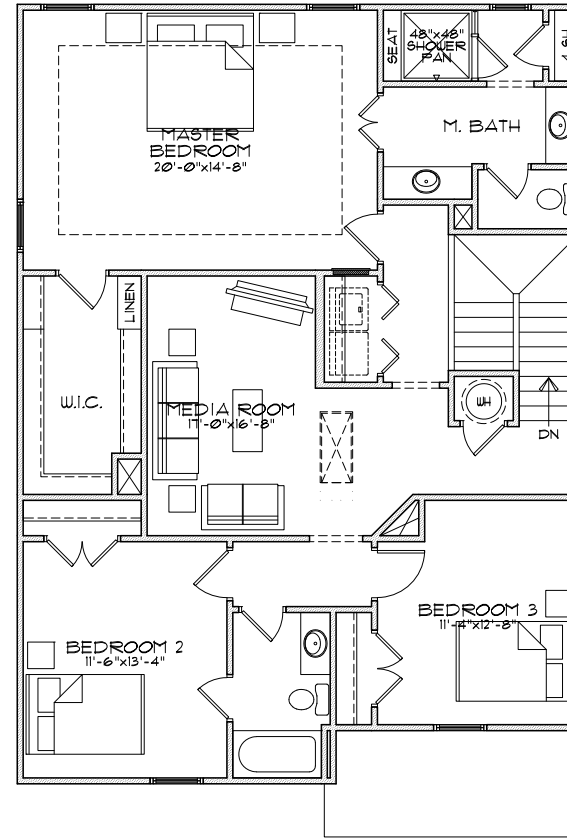

PARKSIDE

clarkston, ga

CHESHIRE B

3 Bedrooms | 2.5 Baths | 2,106 sq. ft.

678-578-6783 | SouthwyckHomes.com

BERKSHIRE HATHAWAY
HomeServices

Georgia
Properties

NEW HOMES DIVISION
CONDOS • SINGLE FAMILY • TOWNHOMES
BHHSGaNewHomes.com

PARKSIDE

Clarkston, GA

CHESHIRE B

3 Bedrooms | 2.5 Baths | 2,106 sq. ft.

Main Level

Second Level

678-578-6783 | SouthwyckHomes.com

BERKSHIRE HATHAWAY
HomeServices