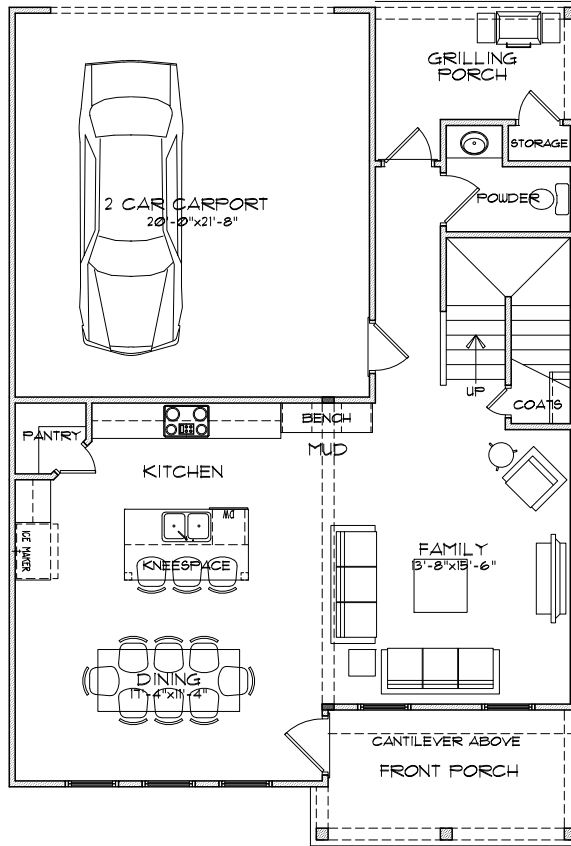

PARKSIDE

clarkston, ga

CHESHIRE B

3 Bedrooms | 2.5 Baths | 2,106 sq. ft.

678-578-6783 | SouthwyckHomes.com

BERKSHIRE HATHAWAY
HomeServices

Georgia
Properties

NEW HOMES DIVISION
CONDOS • SINGLE FAMILY • TOWNHOMES
BHHSGaNewHomes.com

PARKSIDE

Clarkston, GA

CHESHIRE B

3 Bedrooms | 2.5 Baths | 2,106 sq. ft.

Main Level

Second Level

678-578-6783 | SouthwyckHomes.com

BERKSHIRE HATHAWAY
HomeServices