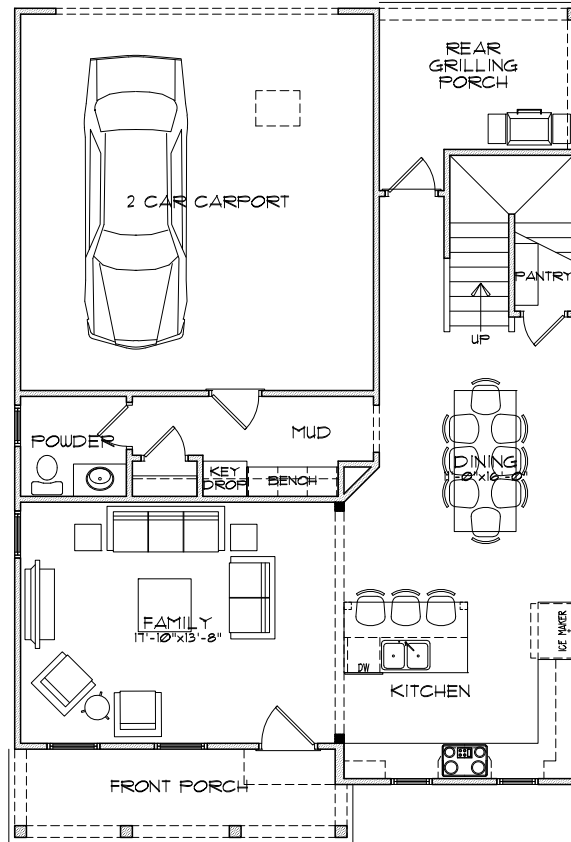

PARKSIDE

clarkston, ga

CHESHIRE A

3 Bedrooms | 2.5 Baths | 1,886 sq. ft.

678-578-6783 | SouthwyckHomes.com

BERKSHIRE HATHAWAY
HomeServices

Georgia
Properties

NEW HOMES DIVISION
CONDOS • SINGLE FAMILY • TOWNHOMES
BHHSGaNewHomes.com

PARKSIDE

Clarkston, GA

CHESHIRE A

3 Bedrooms | 2.5 Baths | 1,886 sq. ft.

Main Level

Second Level

678-578-6783 | SouthwyckHomes.com

BERKSHIRE HATHAWAY
HomeServices