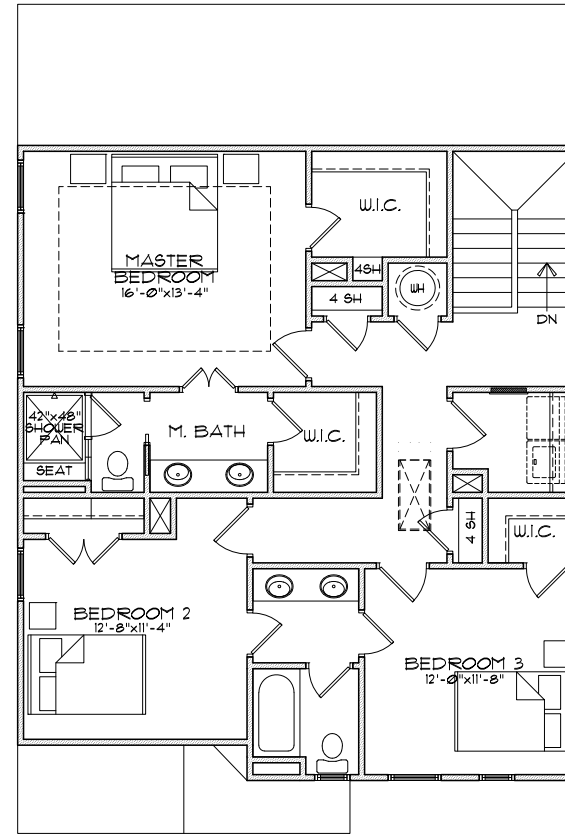

PARKSIDE

clarkston, ga

CHESHIRE A

3 Bedrooms | 2.5 Baths | 1,886 sq. ft.

678-578-6783 | SouthwyckHomes.com

BERKSHIRE HATHAWAY
HomeServices

Georgia
Properties

NEW HOMES DIVISION
CONDOS • SINGLE FAMILY • TOWNHOMES
BHHSGaNewHomes.com

PARKSIDE

Clarkston, GA

CHESHIRE A

3 Bedrooms | 2.5 Baths | 1,886 sq. ft.

Main Level

Second Level

678-578-6783 | SouthwyckHomes.com

BERKSHIRE HATHAWAY
HomeServices