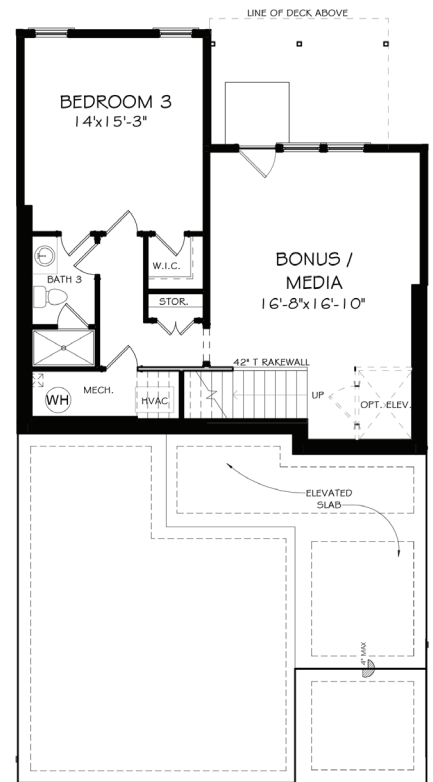

TERRACE LEVEL

LAKE SIDE AT RIVER GREEN | 200 RIVER GREEN AVENUE
CANTON, GA 30114 | 678-321-4211 | RIVERGREENLAKE SIDE.COM

Subject to changes, errors and omissions 09-2022.