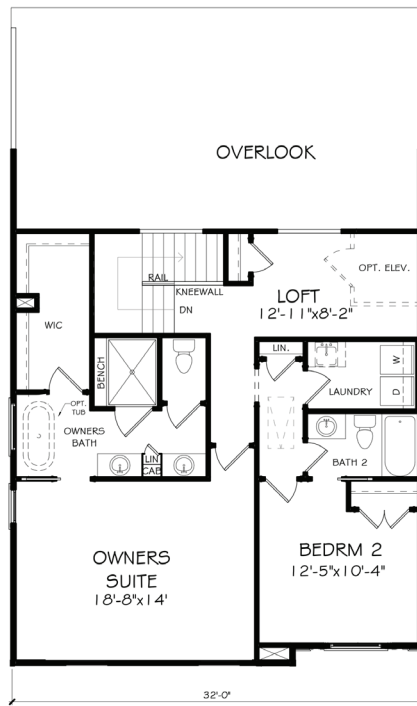

SECOND FLOOR