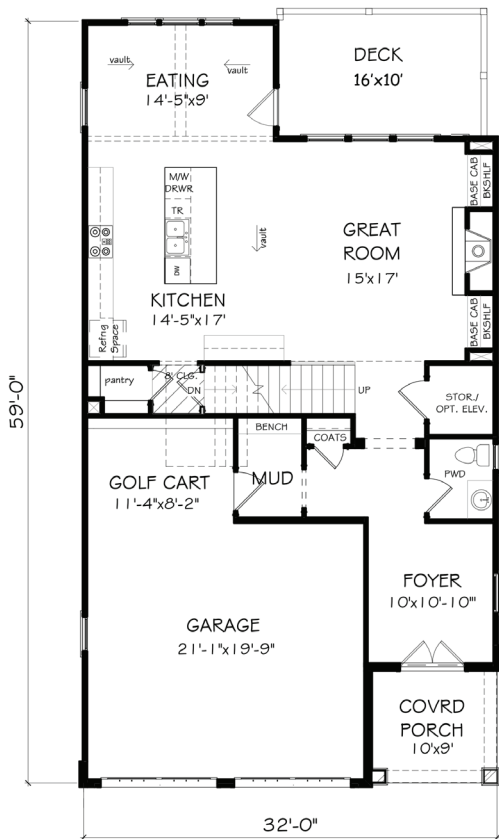

# LAKE SIDE

## JW COLLECTION

THE ETOWAH 2-STORY | 2,010 SQ. FT. | 2 BD, 2.5 BA

THE ETOWAH 2-STORY + TERRACE (FINISHED) | 2,870 SQ. FT. | 3 BD, 3.5 BA

THE ETOWAH 2-STORY + TERRACE (UNFINISHED) | 2,010 SQ. FT. | 2 BD, 2.5 BA