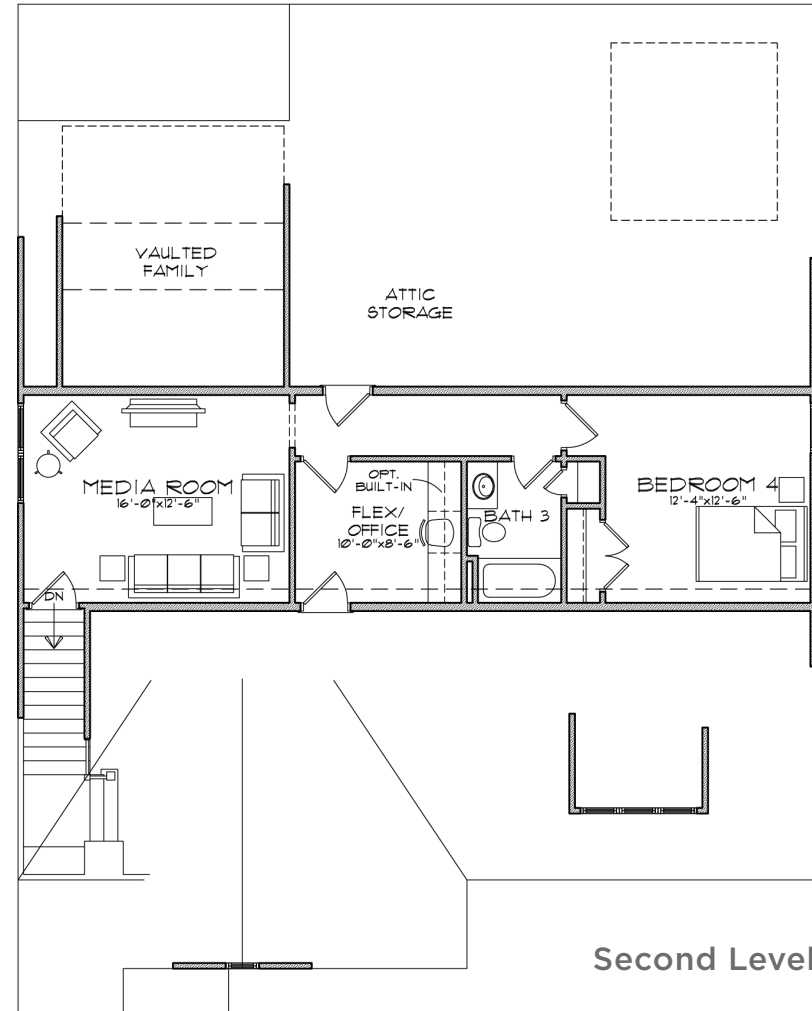

THE ARTISAN *at Victory*

The LINDSEY

4 Bedrooms | 3 Baths | 2,644 sq ft

Elevation A

Elevation B

Elevation C

678-578-6781 | SouthwyckHomes.com

BERKSHIRE HATHAWAY
HomeServices

Georgia
Properties

NEW HOMES DIVISION
CONDOS • SINGLE FAMILY • TOWNHOMES
BHHSgaNewHomes.com

THE ARTISAN *at Victory*

The LINDSEY

4 Bedrooms | 3 Baths | 2,644 sq ft

678-578-6781 | SouthwyckHomes.com

BERKSHIRE HATHAWAY
HomeServices