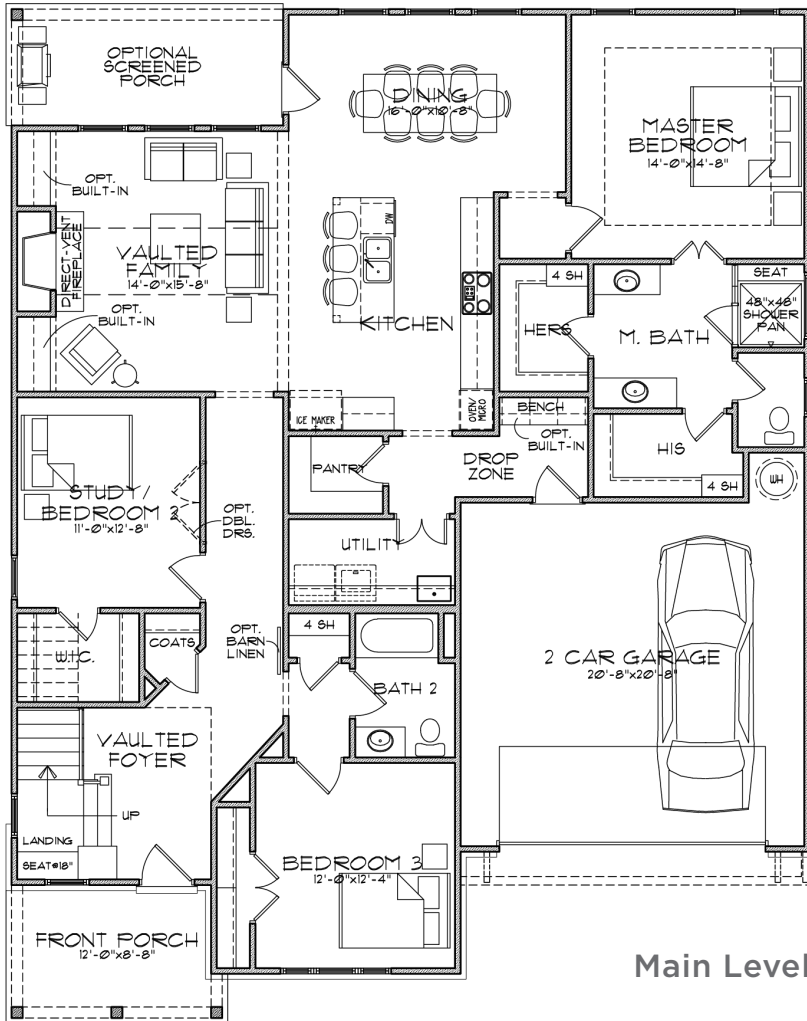

THE ARTISAN *at Victory*

The LINDSEY

4 Bedrooms | 3 Baths | 2,644 sq ft

Elevation A

Elevation B

Elevation C

678-578-6781 | SouthwyckHomes.com

BERKSHIRE HATHAWAY
HomeServices

Georgia
Properties

NEW HOMES DIVISION
CONDOS • SINGLE FAMILY • TOWNHOMES
BHHSgaNewHomes.com

THE ARTISAN *at Victory*

The LINDSEY

4 Bedrooms | 3 Baths | 2,644 sq ft

678-578-6781 | SouthwyckHomes.com

BERKSHIRE HATHAWAY
HomeServices