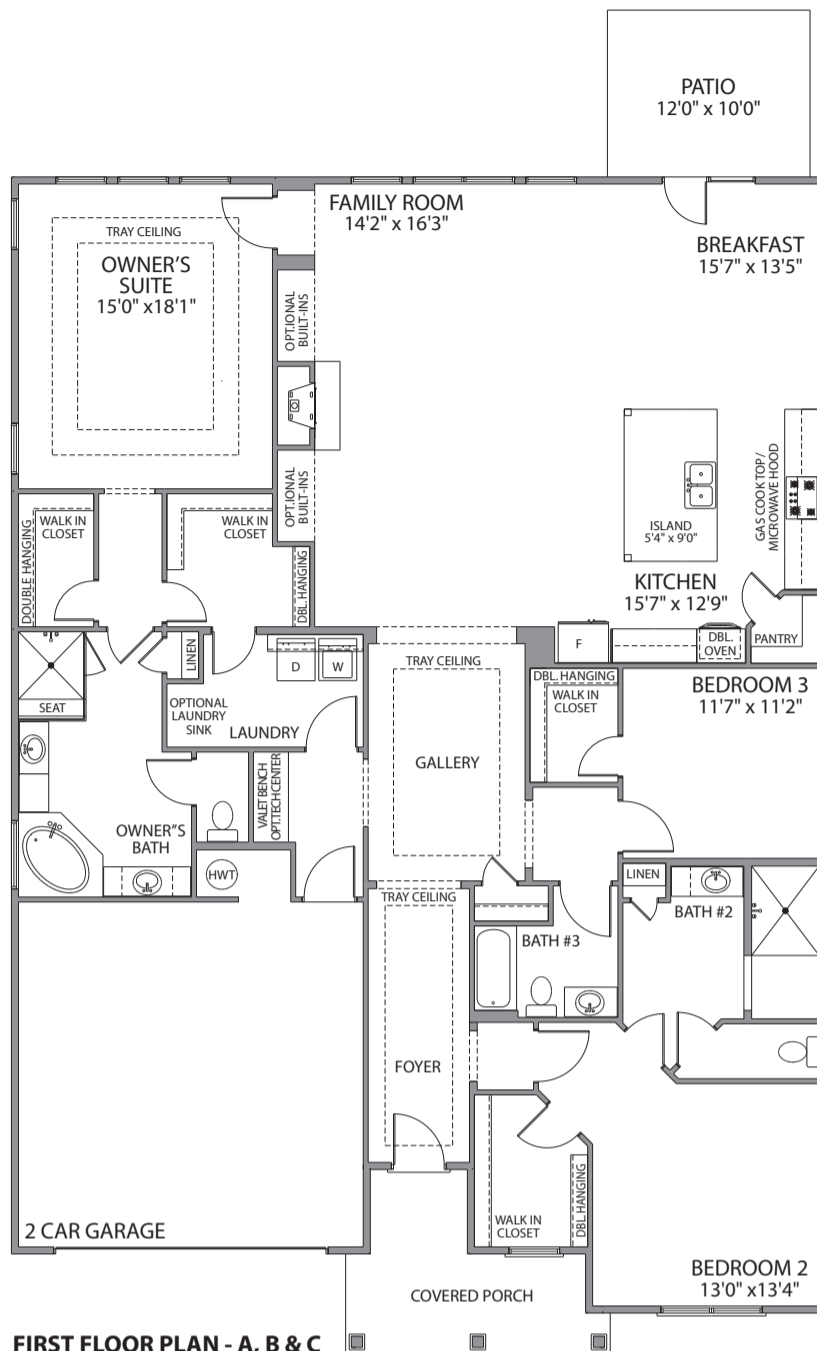

## FULLERTON

ELEVATION A

ELEVATION B

ELEVATION C

3 BEDROOM | 3 BATH | 2,629 SQUARE FEET

# FULLERTON

3 BEDROOM | 3 BATH | 2,629 SQUARE FEET

## FLOORPLAN