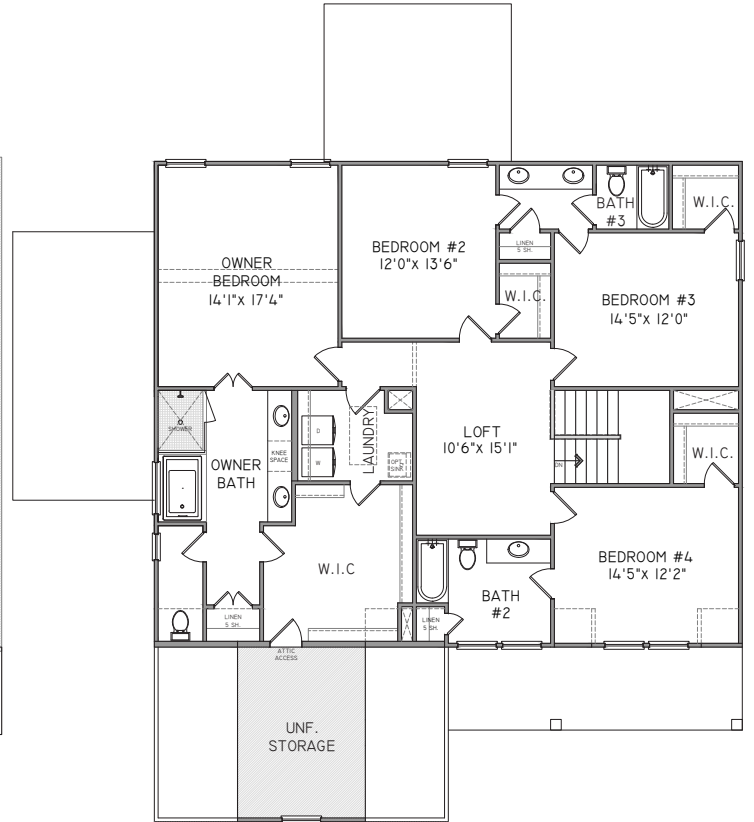

2ND FLOOR

DAVID PATTERSON
HOMES

BERKSHIRE HATHAWAY
HomeServices

Georgia
Properties

678-578-6819 - DavidPattersonHomes.com

10-25-22

NEW HOMES DIVISION
CONDOS • SINGLE FAMILY • TOWNHOMES
BHHSgaNewHomes.com