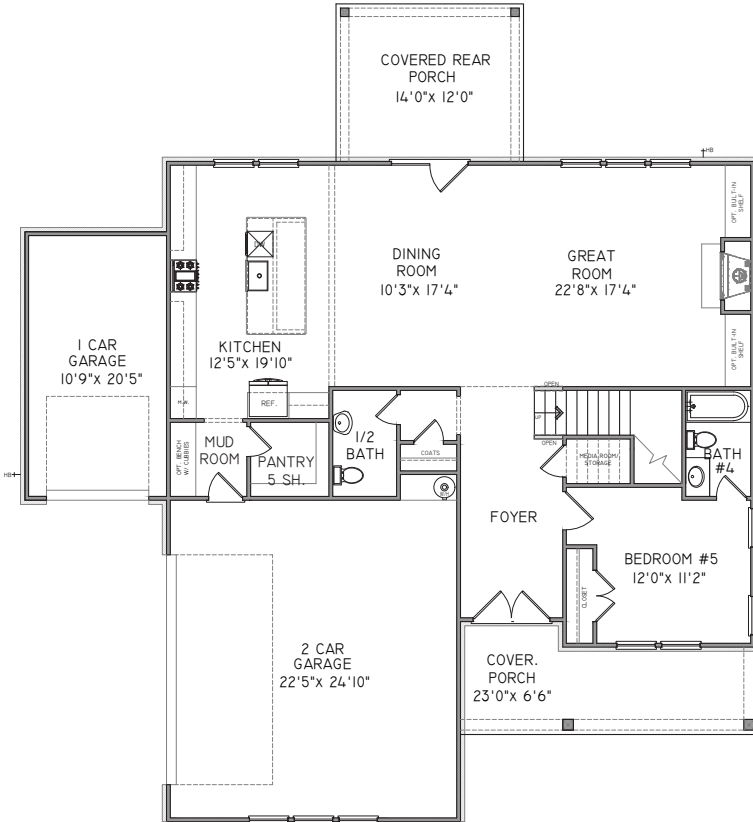

FIRESIDE FARMS

THE VIVIENNE C

1ST FLOOR