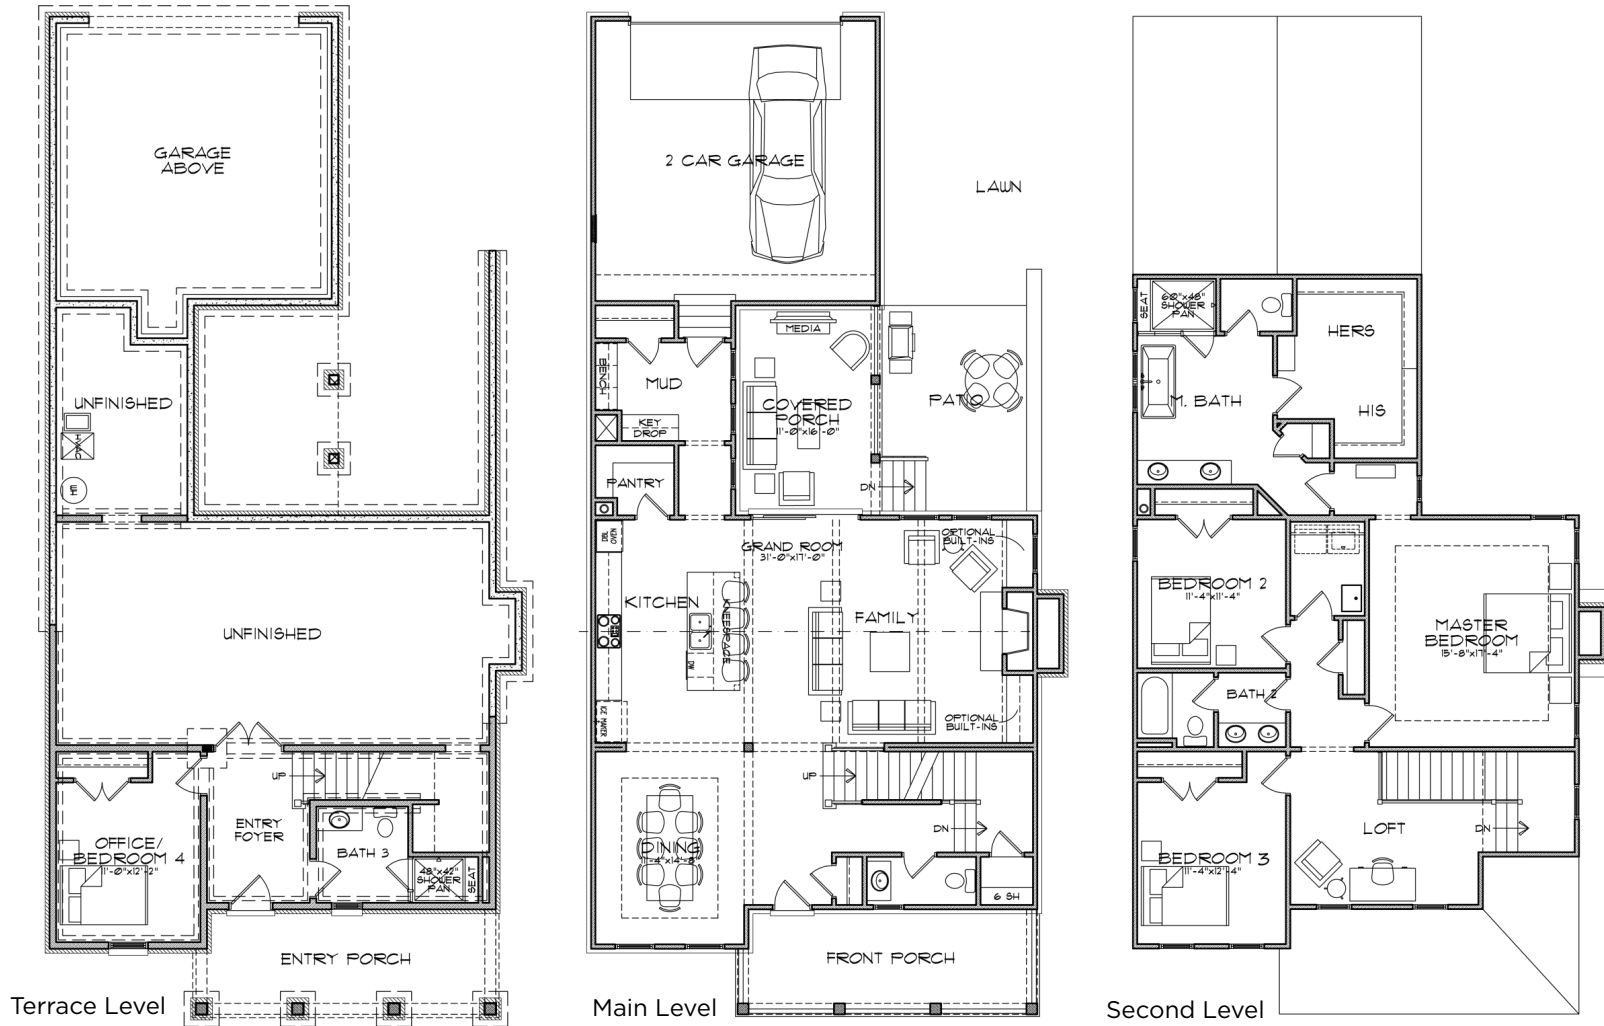

New Custom Home

HOMESITE 24

4 Bedrooms | 3.5 Baths | 2,953 sq. ft.

678-578-6782 | SouthwyckHomes.com

BERKSHIRE HATHAWAY
HomeServices

Georgia
Properties

NEW HOMES DIVISION
CONDOS • SINGLE FAMILY • TOWNHOMES
BHHSgaNewHomes.com