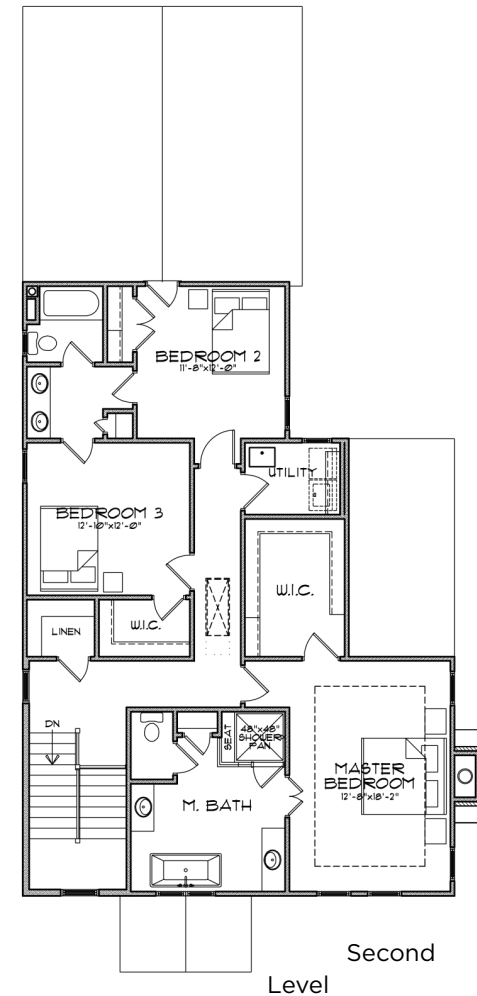

New Custom Home

HOMESITE 23

4 Bedrooms | 3.5 Baths | 2,840 sq. ft.

678-578-6782 | SouthwyckHomes.com

BERKSHIRE HATHAWAY
HomeServices

Georgia
Properties

NEW HOMES DIVISION
CONDOS • SINGLE FAMILY • TOWNHOMES
BHHSGaNewHomes.com