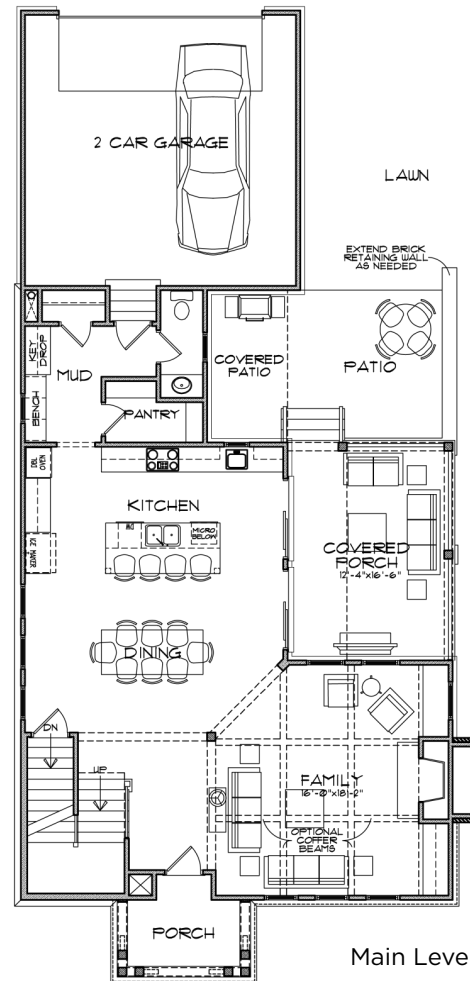

New Custom Home

HOMESITE 23

4 Bedrooms | 3.5 Baths | 2,840 sq. ft.

678-578-6782 | SouthwyckHomes.com

BERKSHIRE HATHAWAY
HomeServices

Georgia
Properties

NEW HOMES DIVISION
CONDOS • SINGLE FAMILY • TOWNHOMES
BHHSGaNewHomes.com