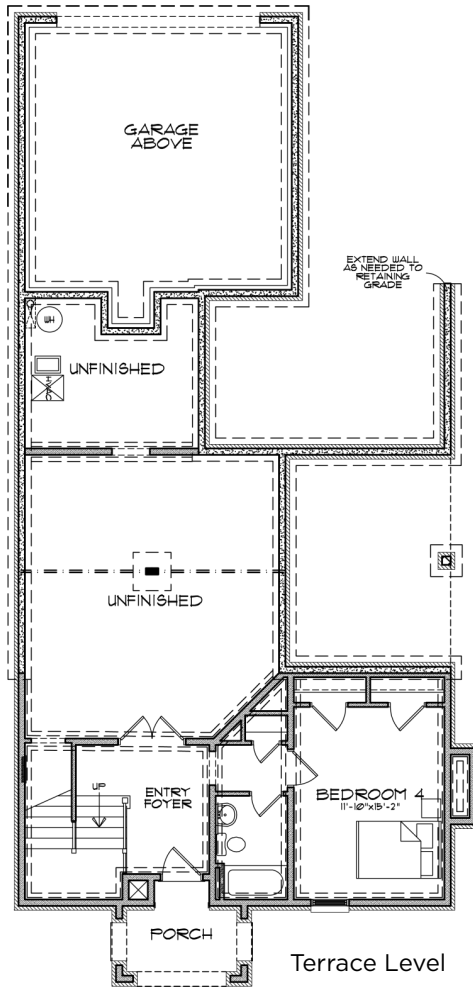

New Custom Home

HOMESITE 23

4 Bedrooms | 3.5 Baths | 2,840 sq. ft.

678-578-6782 | SouthwyckHomes.com

BERKSHIRE HATHAWAY
HomeServices

Georgia
Properties

NEW HOMES DIVISION
CONDOS • SINGLE FAMILY • TOWNHOMES
BHHSGaNewHomes.com