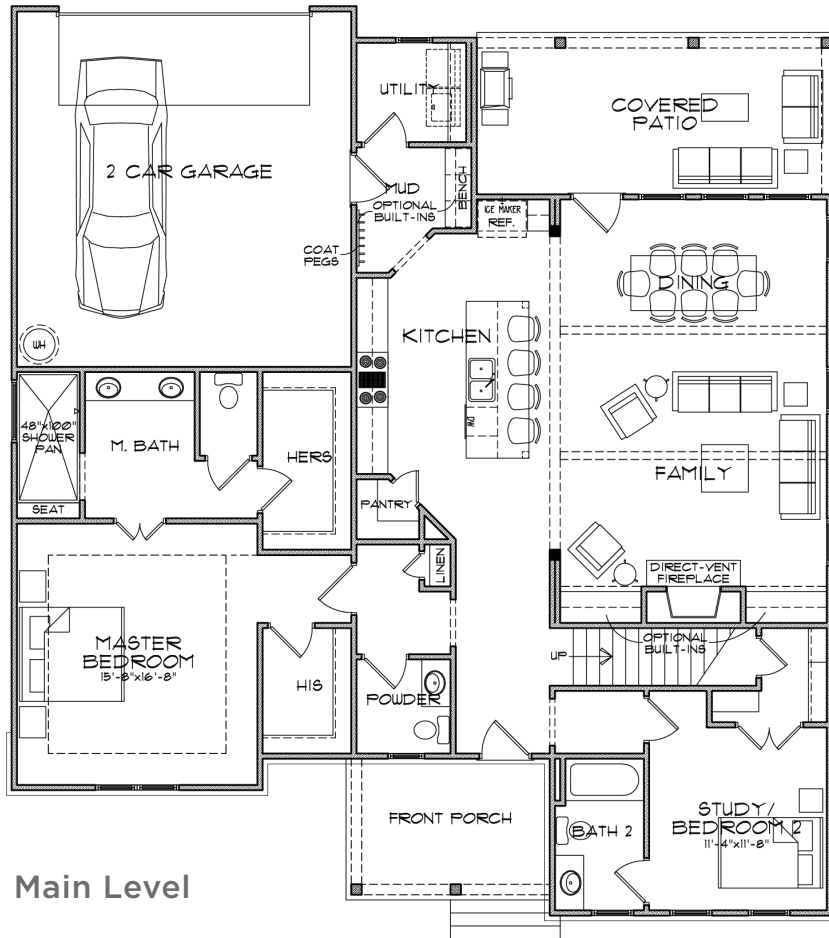

THE
ARTISAN
at Victory

The
KELLY

3 Bedrooms | 3.5 Baths | 1,938 sq ft

678-578-6781 | SouthwyckHomes.com

BERKSHIRE HATHAWAY
HomeServices

Georgia
Properties

NEW HOMES DIVISION
CONDOS • SINGLE FAMILY • TOWNHOMES
BHHSGaNewHomes.com

THE ARTISAN *at Victory*

The KELLY

3 Bedrooms | 3.5 Baths | 1,938 sq ft

678-578-6781 | SouthwyckHomes.com

BERKSHIRE HATHAWAY
HomeServices

Georgia
Properties

NEW HOMES DIVISION
CONDOS • SINGLE FAMILY • TOWNHOMES
BHHSgaNewHomes.com