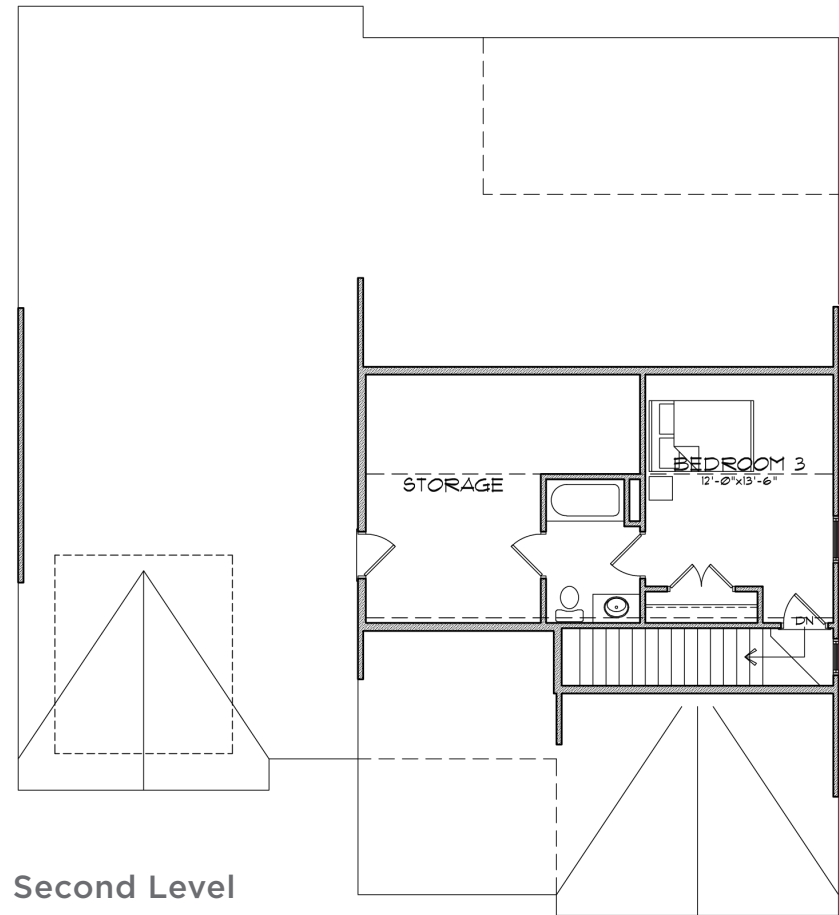

THE
ARTISAN
at Victory

The
KELLY

3 Bedrooms | 3.5 Baths | 1,938 sq ft

678-578-6781 | SouthwyckHomes.com

BERKSHIRE HATHAWAY
HomeServices

Georgia
Properties

NEW HOMES DIVISION
CONDOS • SINGLE FAMILY • TOWNHOMES
BHHSGaNewHomes.com

THE ARTISAN *at Victory*

The KELLY

3 Bedrooms | 3.5 Baths | 1,938 sq ft

678-578-6781 | SouthwyckHomes.com

BERKSHIRE HATHAWAY
HomeServices

Georgia
Properties

NEW HOMES DIVISION
CONDOS • SINGLE FAMILY • TOWNHOMES
BHHSgaNewHomes.com