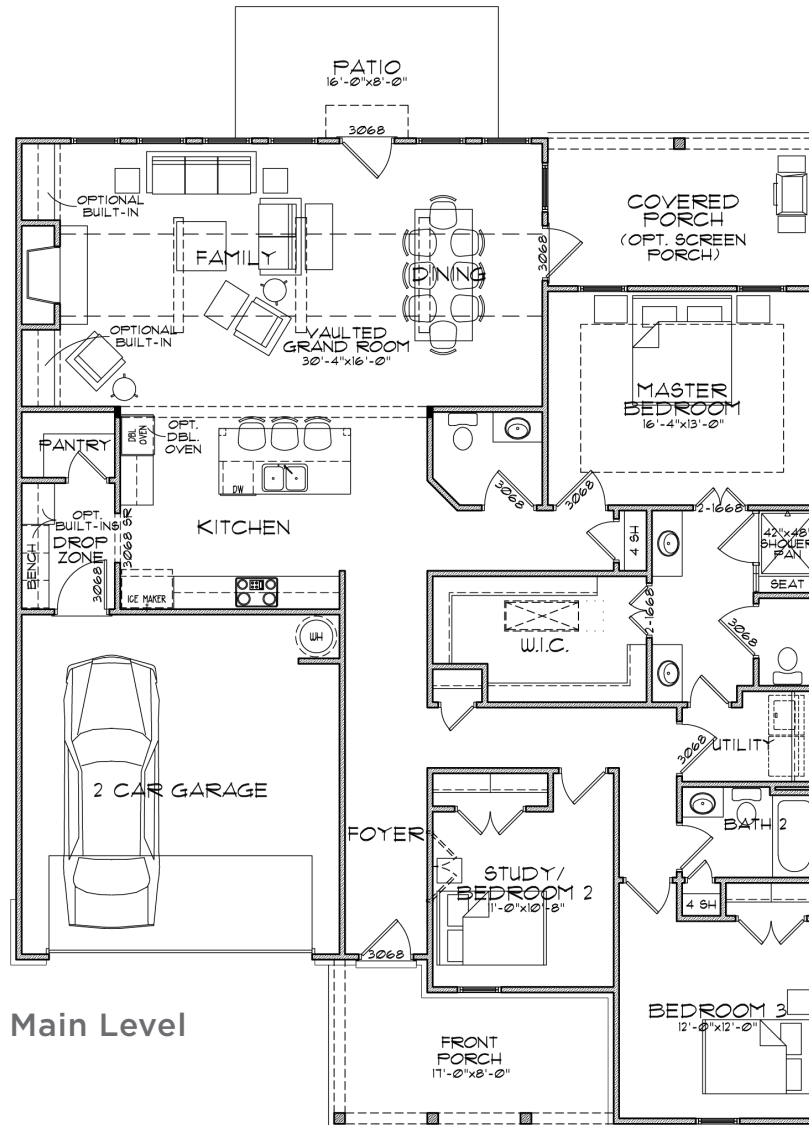

THE ARTISAN

at Victory

The BRITTANY

3 Bedrooms | 2.5 Baths | 2048 sq ft

Main Level

678-578-6781 | SouthwyckHomes.com

BERKSHIRE HATHAWAY
HomeServices

Georgia
Properties

NEW HOMES DIVISION
CONDOS • SINGLE FAMILY • TOWNHOMES
BHHSgaNewHomes.com