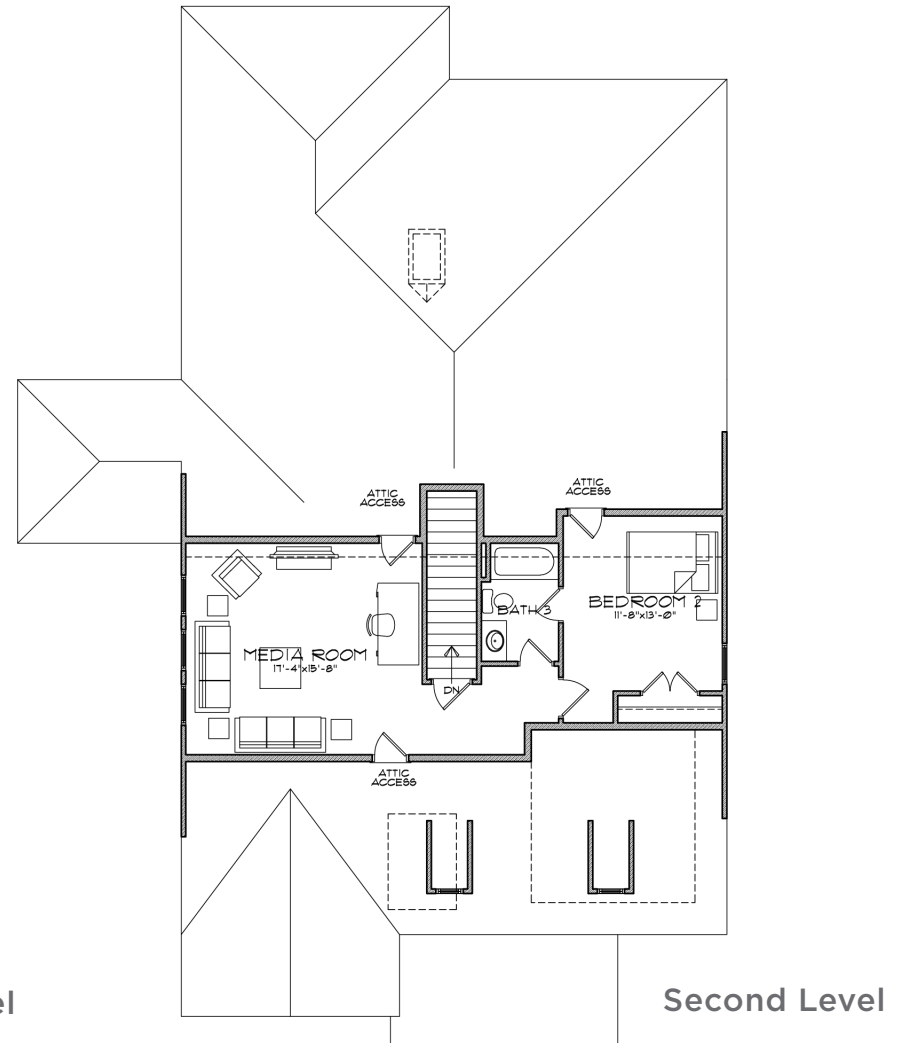

THE
ARTISAN
at Victory

The
ASHLEY

3 Bedrooms | 3.5 Baths | 2,715 sq ft

678-578-6781 | SouthwyckHomes.com

BERKSHIRE HATHAWAY
HomeServices

Georgia
Properties

NEW HOMES DIVISION
CONDOS • SINGLE FAMILY • TOWNHOMES
BHHSgaNewHomes.com

THE ARTISAN *at Victory*

The ASHLEY

3 Bedrooms | 3.5 Baths | 2,715 sq ft

678-578-6781 | SouthwyckHomes.com

BERKSHIRE HATHAWAY
HomeServices

Georgia
Properties

NEW HOMES DIVISION
CONDOS • SINGLE FAMILY • TOWNHOMES
BHHSgaNewHomes.com