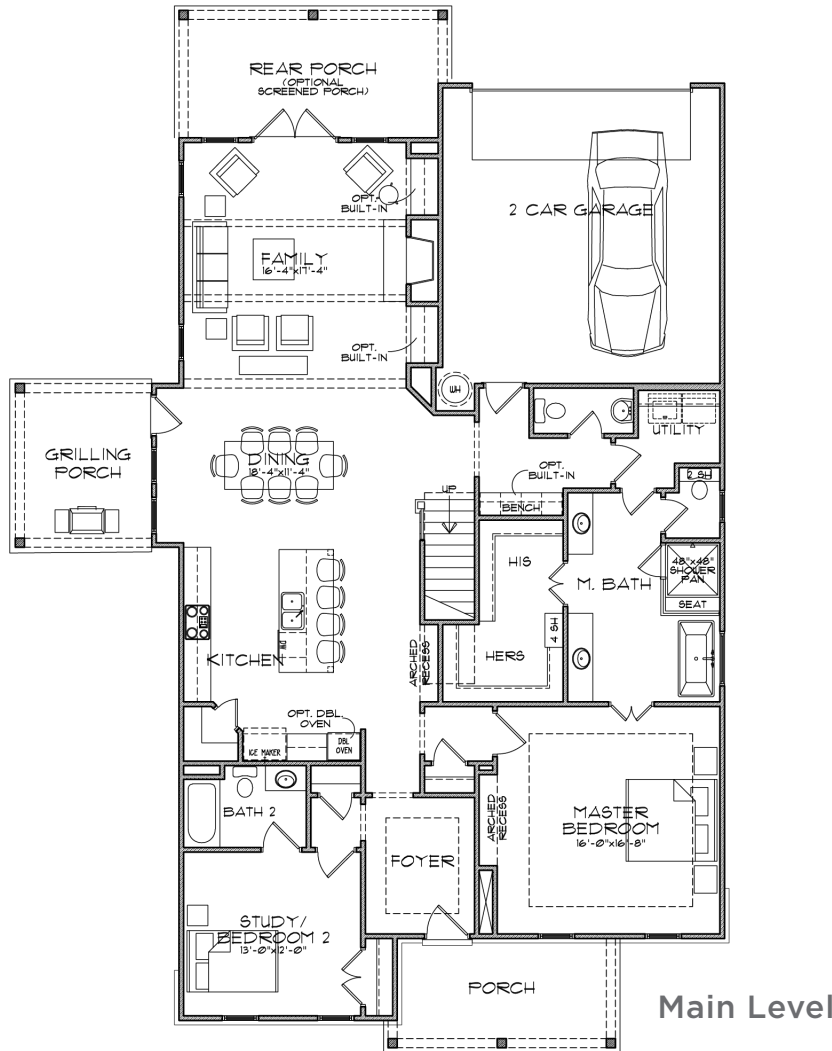

THE
ARTISAN
at Victory

The
ASHLEY

3 Bedrooms | 3.5 Baths | 2,715 sq ft

678-578-6781 | SouthwyckHomes.com

BERKSHIRE HATHAWAY
HomeServices

Georgia
Properties

NEW HOMES DIVISION
CONDOS • SINGLE FAMILY • TOWNHOMES
BHHSgaNewHomes.com

THE ARTISAN *at Victory*

The ASHLEY

3 Bedrooms | 3.5 Baths | 2,715 sq ft

678-578-6781 | SouthwyckHomes.com

BERKSHIRE HATHAWAY
HomeServices

Georgia
Properties

NEW HOMES DIVISION
CONDOS • SINGLE FAMILY • TOWNHOMES
BHHSgaNewHomes.com