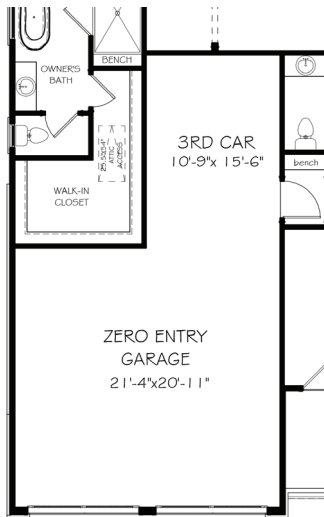

LAKE SIDE

JW COLLECTION

THE GARLAND - HOMESITE F7
2,877 SQ. FT. | 3 BD, 2.5 BA

SEE REVERSE SIDE FOR FLOOR PLAN

LAKESIDE AT RIVER GREEN | 200 RIVER GREEN AVENUE
CANTON, GA 30114 | 678-321-4211 | RIVERGREENLAKESIDE.COM

 **BERKSHIRE HATHAWAY** | Georgia Properties
HomeServices
NEW HOMES DIVISION
CONDOS • SINGLE FAMILY • TOWNHOMES

THE GARLAND - HOMESITE F7

2,877 SQ. FT. | 3 BD, 2.5 BA

FIRST FLOOR

TERRACE LEVEL

FIRST FLOOR W/ OPT. 3-CAR GARAGE