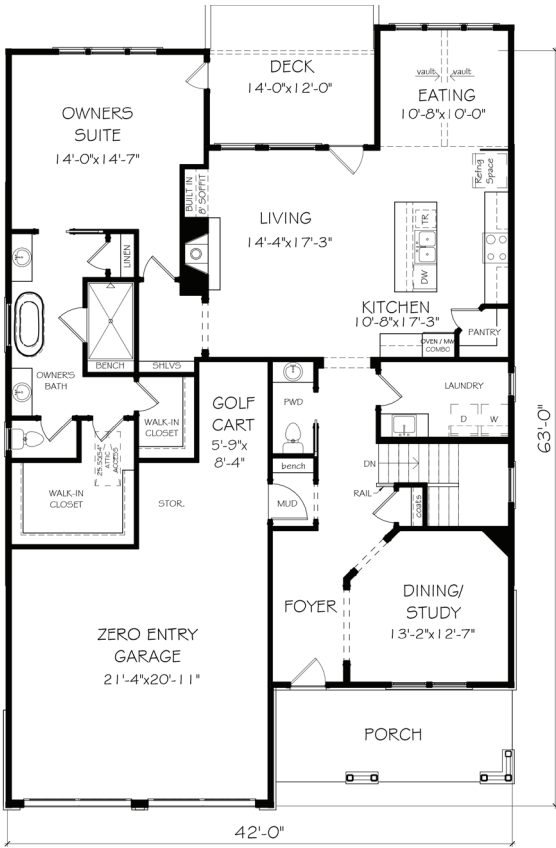

LAKE SIDE

JW COLLECTION

THE GARLAND - HOMESITE F7
2,877 SQ. FT. | 3 BD, 2.5 BA

SEE REVERSE SIDE FOR FLOOR PLAN

LAKESIDE AT RIVER GREEN | 200 RIVER GREEN AVENUE
CANTON, GA 30114 | 678-321-4211 | RIVERGREENLAKESIDE.COM

 **BERKSHIRE HATHAWAY** | Georgia Properties
HomeServices
NEW HOMES DIVISION
CONDOS • SINGLE FAMILY • TOWNHOMES

THE GARLAND - HOMESITE F7

2,877 SQ. FT. | 3 BD, 2.5 BA

FIRST FLOOR

TERRACE LEVEL

FIRST FLOOR W/ OPT. 3-CAR GARAGE