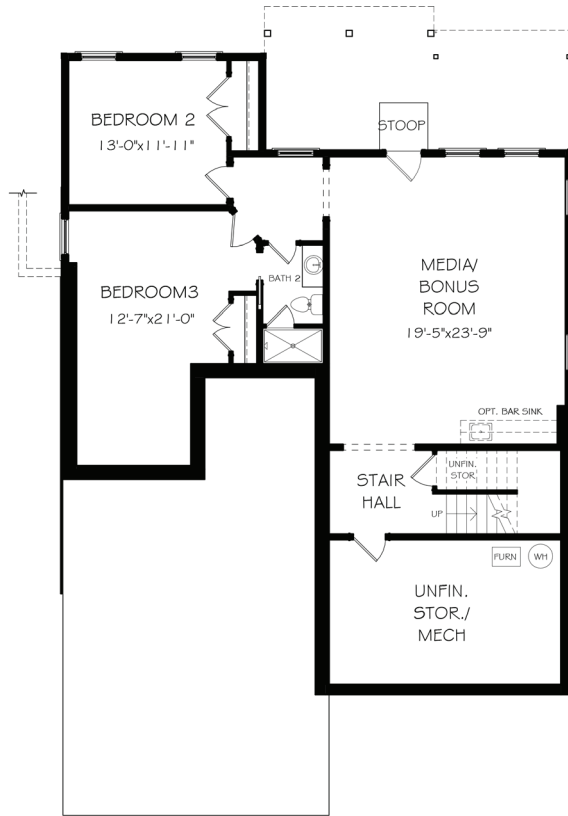

LAKE SIDE

JW COLLECTION

THE GARLAND - HOMESITE F7
2,877 SQ. FT. | 3 BD, 2.5 BA

SEE REVERSE SIDE FOR FLOOR PLAN

LAKESIDE AT RIVER GREEN | 200 RIVER GREEN AVENUE
CANTON, GA 30114 | 678-321-4211 | RIVERGREENLAKESIDE.COM

 **BERKSHIRE HATHAWAY** | Georgia Properties
HomeServices
NEW HOMES DIVISION
CONDOS • SINGLE FAMILY • TOWNHOMES

THE GARLAND - HOMESITE F7

2,877 SQ. FT. | 3 BD, 2.5 BA

FIRST FLOOR

TERRACE LEVEL

FIRST FLOOR W/ OPT. 3-CAR GARAGE