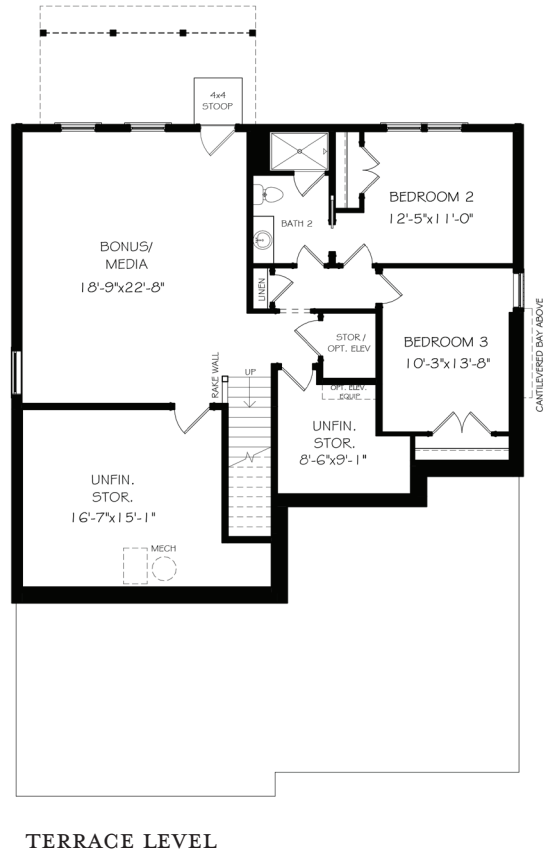

LAKE SIDE

JW COLLECTION

THE GREENWOOD - HOMESITE F6
2,887 SQ. FT. | 3 BD, 2.5* BA

SEE REVERSE SIDE FOR FLOOR PLAN

LAKESIDE AT RIVER GREEN | 200 RIVER GREEN AVENUE
CANTON, GA 30114 | 678-321-4211 | RIVERGREENLAKESIDE.COM

 BERKSHIRE HATHAWAY HomeServices | Georgia Properties
NEW HOMES DIVISION
CONDOS • SINGLE FAMILY • TOWNHOMES

THE GREENWOOD - HOMESITE F6

2,887 SQ. FT. | 3 BD, 2.5* BA

LAKESIDE AT RIVER GREEN PHASE 1