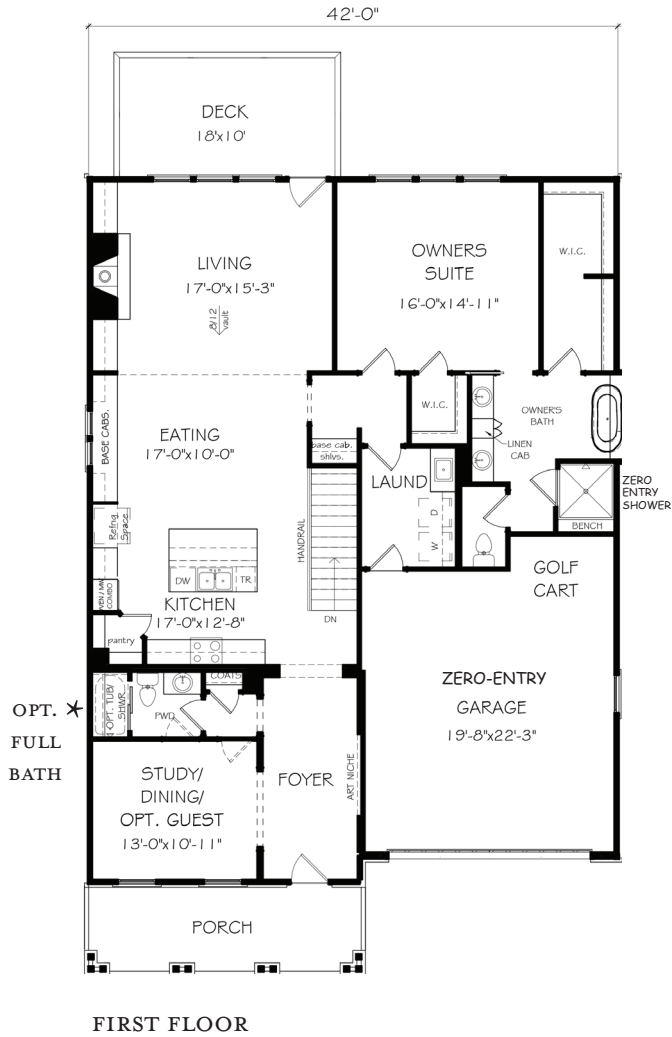

LAKE SIDE

JW COLLECTION

THE GREENWOOD - HOMESITE F6
2,887 SQ. FT. | 3 BD, 2.5* BA

SEE REVERSE SIDE FOR FLOOR PLAN

LAKESIDE AT RIVER GREEN | 200 RIVER GREEN AVENUE
CANTON, GA 30114 | 678-321-4211 | RIVERGREENLAKESIDE.COM

 BERKSHIRE HATHAWAY HomeServices | Georgia Properties
NEW HOMES DIVISION
CONDOS • SINGLE FAMILY • TOWNHOMES

THE GREENWOOD - HOMESITE F6

2,887 SQ. FT. | 3 BD, 2.5* BA

LAKESIDE AT RIVER GREEN PHASE 1