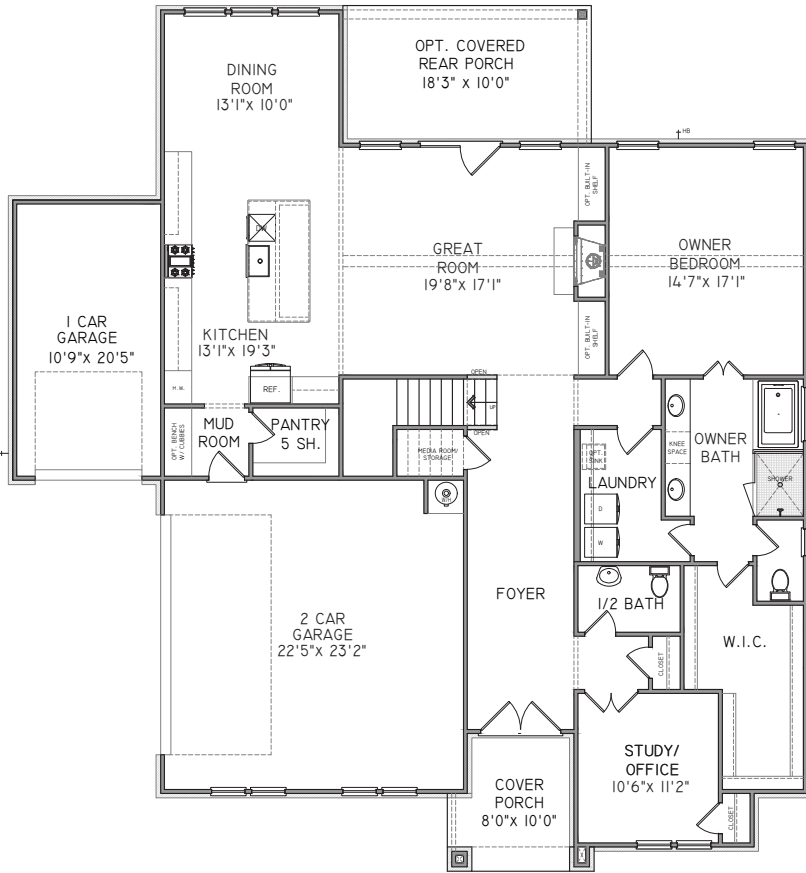

FIRESIDE FARMS

THE SCARLETT

1ST FLOOR