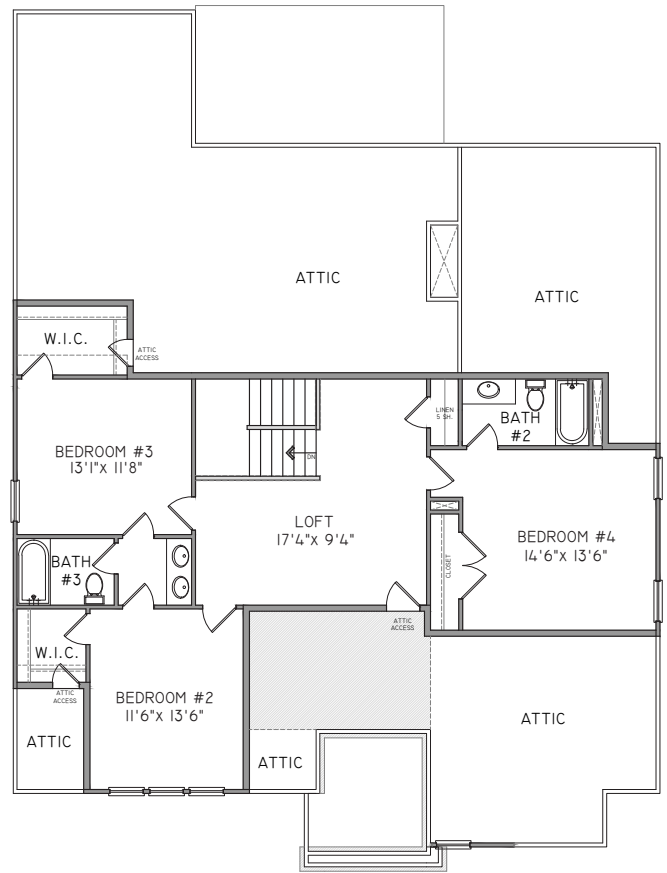

2ND FLOOR

DAVID PATTERSON
HOMES

BERKSHIRE HATHAWAY
HomeServices

Georgia
Properties

678-578-6819 - DavidPattersonHomes.com

10-25-22

NEW HOMES DIVISION
CONDOS • SINGLE FAMILY • TOWNHOMES
BHHSgaNewHomes.com