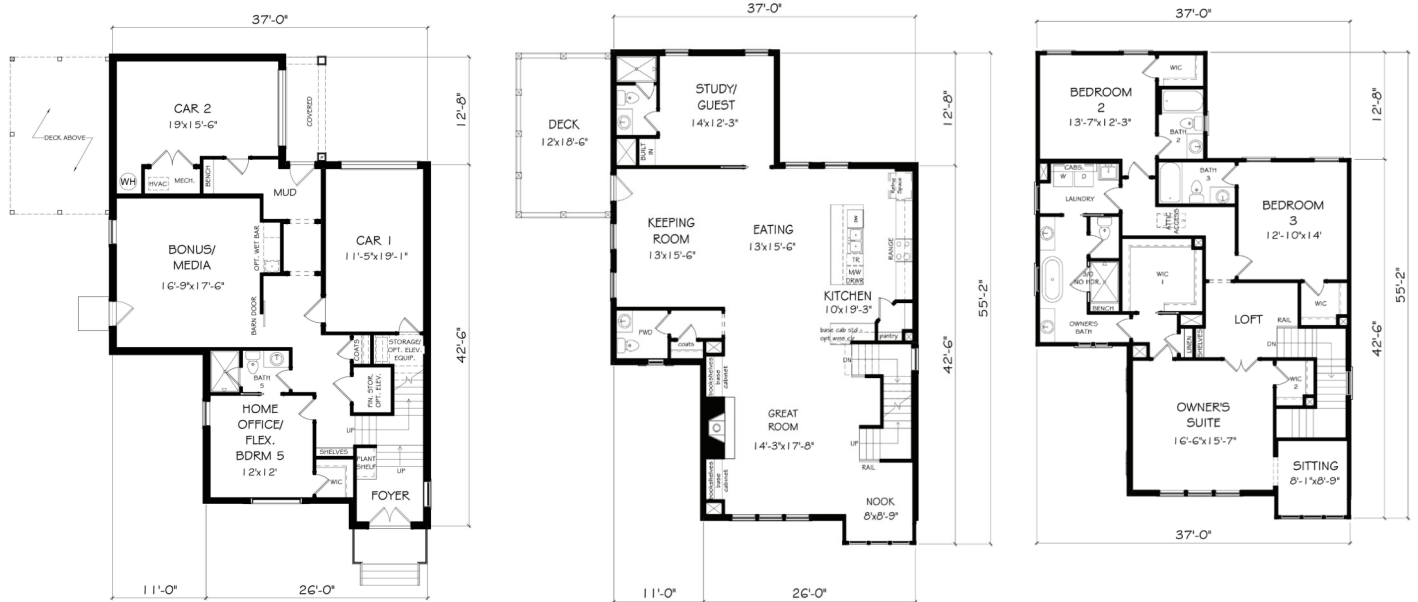

THE *Enclave*  
ON COLLIER.

JW  
COLLECTION

THE SWEETBRIAR - HOMESITE 1

# LUXURY LIVING ON THE WESTSIDE

The Sweetbriar - Homesite 1  
 2080 Timball Road NW, Atlanta, GA 30318  
 5 Bedrooms | 5.5 Bathrooms | 4,046 Sq. Ft.

The Sweetbriar single-family home is our final opportunity to own at The Enclave on Collier, an intimate gated enclave of just 53 luxury homes and townhomes. This home features a Thermador chef's range and designer Bosch appliances, luxury owner's suite with spa-inspired bath and is elevator-capable. Enjoy your finished terrace level with bonus room and home office. The Sweetbriar plan was thoughtfully designed and crafted by John Wieland and his experienced team at the JW Collection.

TERRACE LEVEL

FIRST FLOOR

SECOND FLOOR

770-809-6016 | JWCATLANTA.COM  
 1131 CORDIA AVE, ATLANTA, GA 30318