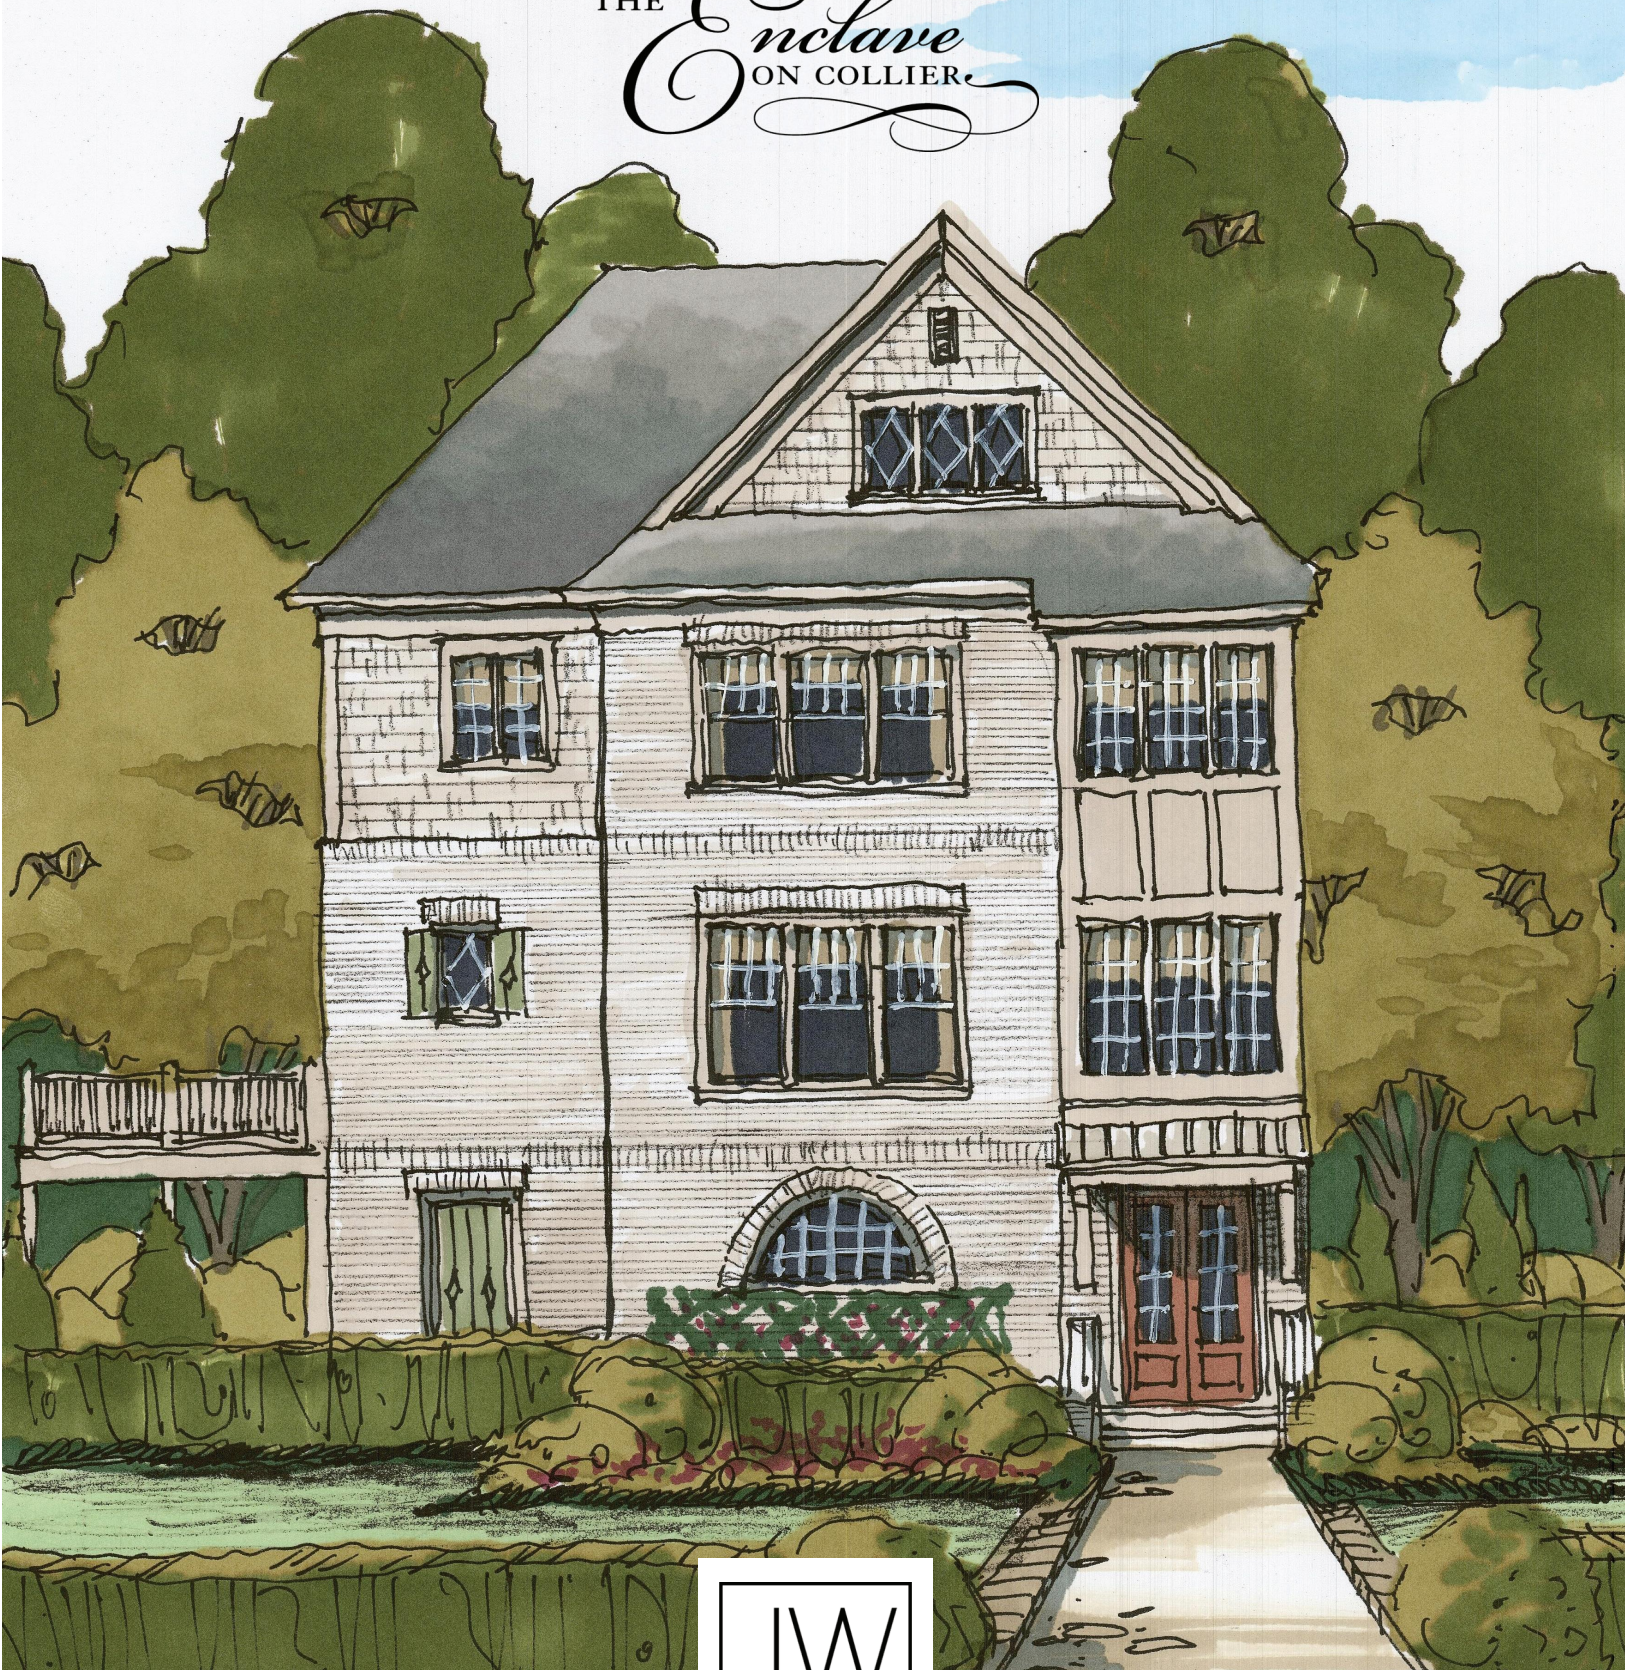

THE *Enclave*  
ON COLLIER.

JW  
COLLECTION

THE SWEETBRIAR - HOMESITE 1

# LUXURY LIVING ON THE WESTSIDE

The Sweetbriar - Homesite 1  
 2080 Timball Road NW, Atlanta, GA 30318  
 5 Bedrooms | 5.5 Bathrooms | 4,046 Sq. Ft.

The Sweetbriar single-family home is our final opportunity to own at The Enclave on Collier, an intimate gated enclave of just 53 luxury homes and townhomes. This home features a Thermador chef's range and designer Bosch appliances, luxury owner's suite with spa-inspired bath and is elevator-capable. Enjoy your finished terrace level with bonus room and home office. The Sweetbriar plan was thoughtfully designed and crafted by John Wieland and his experienced team at the JW Collection.