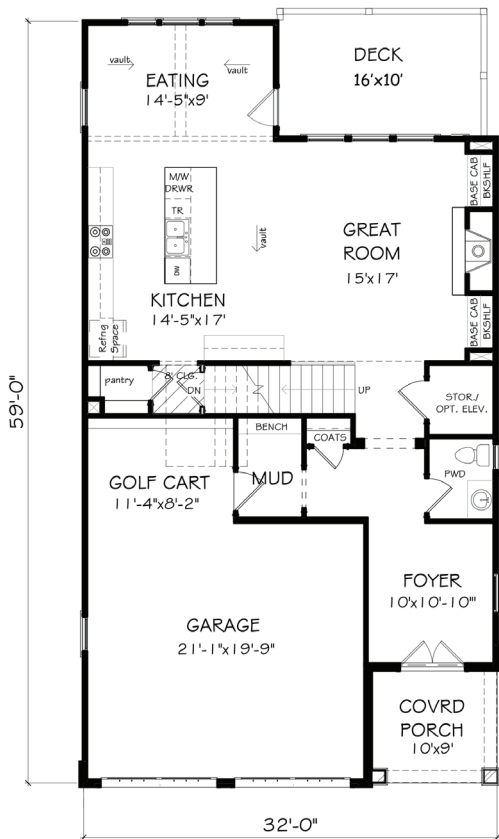

LAKE SIDE

JW COLLECTION

THE ETOWAH 2-STORY | 2,010 SQ. FT. | 2 BD, 2.5 BA

THE ETOWAH 2-STORY + TERRACE (FINISHED) | 2,870 SQ. FT. | 3 BD, 3.5 BA

THE ETOWAH 2-STORY + TERRACE (UNFINISHED) | 2,010 SQ. FT. | 2 BD, 2.5 BA

FIRST FLOOR

SECOND FLOOR

TERRACE LEVEL

LAKE SIDE AT RIVER GREEN | 200 RIVER GREEN AVENUE
 CANTON, GA 30114 | 404-805-3001 | RIVERGREENLAKE SIDE.COM

Subject to changes, errors and omissions 07-2022.