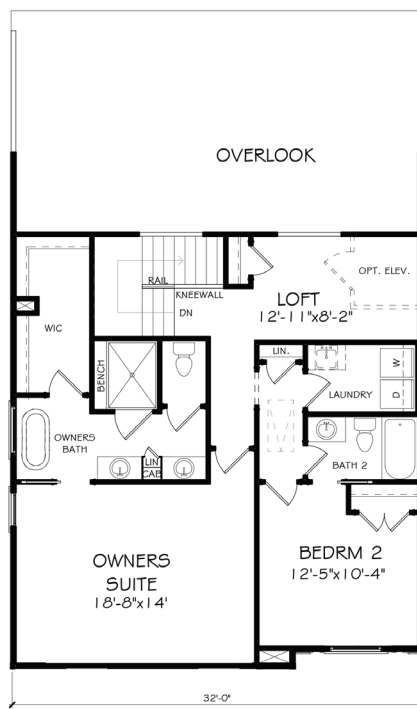

LAKE SIDE

JW COLLECTION

THE ETOWAH 2-STORY | 2,010 SQ. FT. | 2 BD, 2.5 BA

THE ETOWAH 2-STORY + TERRACE (FINISHED) | 2,870 SQ. FT. | 3 BD, 3.5 BA

THE ETOWAH 2-STORY + TERRACE (UNFINISHED) | 2,010 SQ. FT. | 2 BD, 2.5 BA

FIRST FLOOR

SECOND FLOOR

TERRACE LEVEL

LAKE SIDE AT RIVER GREEN | 200 RIVER GREEN AVENUE
 CANTON, GA 30114 | 404-805-3001 | RIVERGREENLAKE SIDE.COM

Subject to changes, errors and omissions 07-2022.