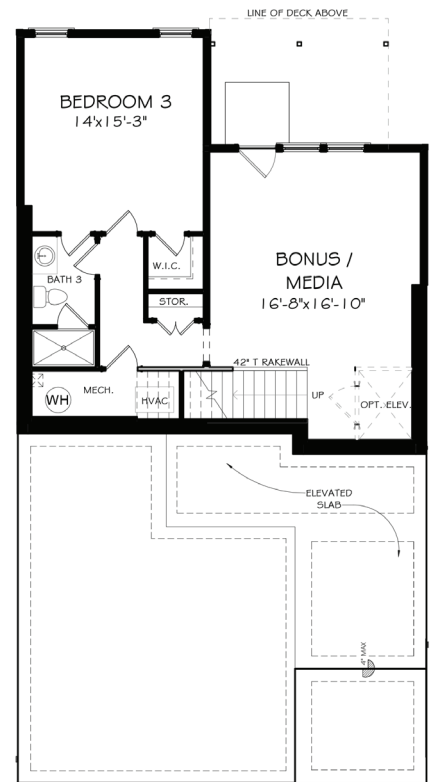

LAKE SIDE

JW COLLECTION

THE ETOWAH 2-STORY | 2,010 SQ. FT. | 2 BD, 2.5 BA

THE ETOWAH 2-STORY + TERRACE (FINISHED) | 2,870 SQ. FT. | 3 BD, 3.5 BA

THE ETOWAH 2-STORY + TERRACE (UNFINISHED) | 2,010 SQ. FT. | 2 BD, 2.5 BA

FIRST FLOOR

SECOND FLOOR

TERRACE LEVEL

LAKE SIDE AT RIVER GREEN | 200 RIVER GREEN AVENUE
 CANTON, GA 30114 | 404-805-3001 | RIVERGREENLAKE SIDE.COM

Subject to changes, errors and omissions 07-2022.