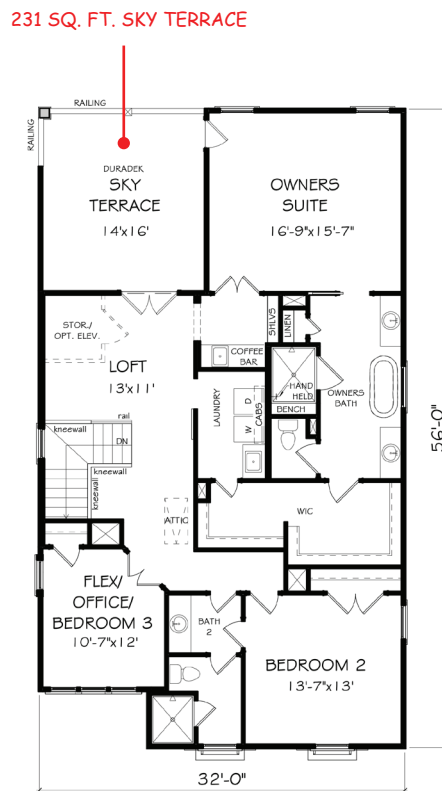

LAKE SIDE

JW COLLECTION

THE BENTLEY 2-STORY | 2,650 SQ. FT. | 3 BD, 2.5 BA

THE BENTLEY 2-STORY + TERRACE (FINISHED) | 3,700 SQ. FT. | 4 BD, 3.5 BA

THE BENTLEY 2-STORY + TERRACE (UNFINISHED) | 2,650 SQ. FT. | 3 BD, 2.5 BA

FIRST FLOOR

SECOND FLOOR

TERRACE LEVEL

LAKE SIDE AT RIVER GREEN | 200 RIVER GREEN AVENUE
CANTON, GA 30114 | 404-805-3001 | RIVERGREENLAKE SIDE.COM

Subject to changes, errors and omissions 07-2022.