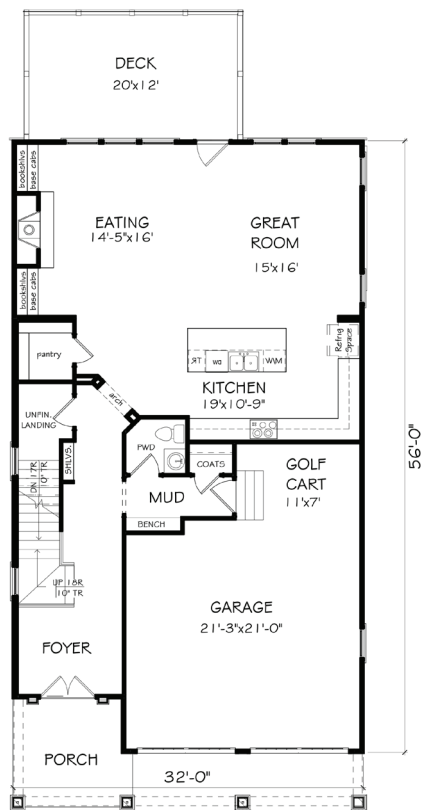

LAKE SIDE

JW COLLECTION

THE BENTLEY 2-STORY | 2,650 SQ. FT. | 3 BD, 2.5 BA

THE BENTLEY 2-STORY + TERRACE (FINISHED) | 3,700 SQ. FT. | 4 BD, 3.5 BA

THE BENTLEY 2-STORY + TERRACE (UNFINISHED) | 2,650 SQ. FT. | 3 BD, 2.5 BA

FIRST FLOOR

SECOND FLOOR

TERRACE LEVEL

LAKE SIDE AT RIVER GREEN | 200 RIVER GREEN AVENUE
CANTON, GA 30114 | 404-805-3001 | RIVERGREENLAKE SIDE.COM

Subject to changes, errors and omissions 07-2022.