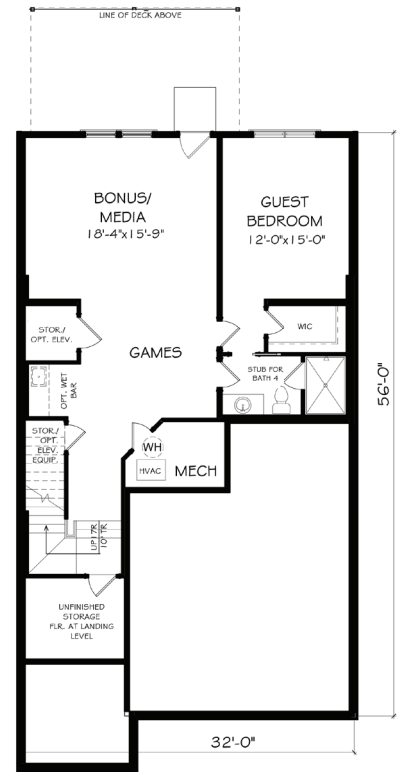

LAKE SIDE

JW COLLECTION

THE BENTLEY 2-STORY | 2,650 SQ. FT. | 3 BD, 2.5 BA

THE BENTLEY 2-STORY + TERRACE (FINISHED) | 3,700 SQ. FT. | 4 BD, 3.5 BA

THE BENTLEY 2-STORY + TERRACE (UNFINISHED) | 2,650 SQ. FT. | 3 BD, 2.5 BA

FIRST FLOOR

SECOND FLOOR

TERRACE LEVEL

LAKE SIDE AT RIVER GREEN | 200 RIVER GREEN AVENUE
CANTON, GA 30114 | 404-805-3001 | RIVERGREENLAKE SIDE.COM

Subject to changes, errors and omissions 07-2022.