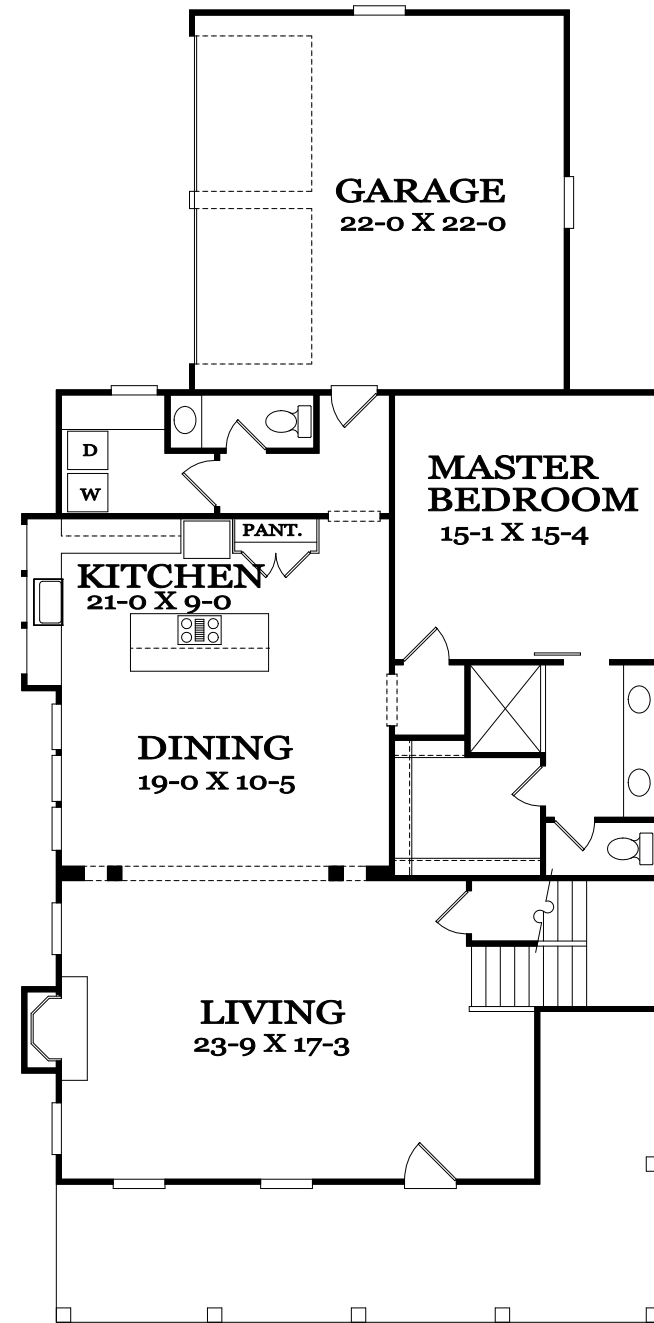

Laurel Brooke

- Lot 22 Floorplan -

FRONT ELEVATION

678-578-6826 | redwoodhomebuilders.com

Laurel Brooke

BERKSHIRE HATHAWAY HomeServices | Georgia Properties

NEW HOMES DIVISION
CONDOS • SINGLE FAMILY • TOWNHOMES
BHHSgaNewHomes.com

Lot 22 Floorplan

FIRST FLOOR

SECOND FLOOR

Laurel Brooke