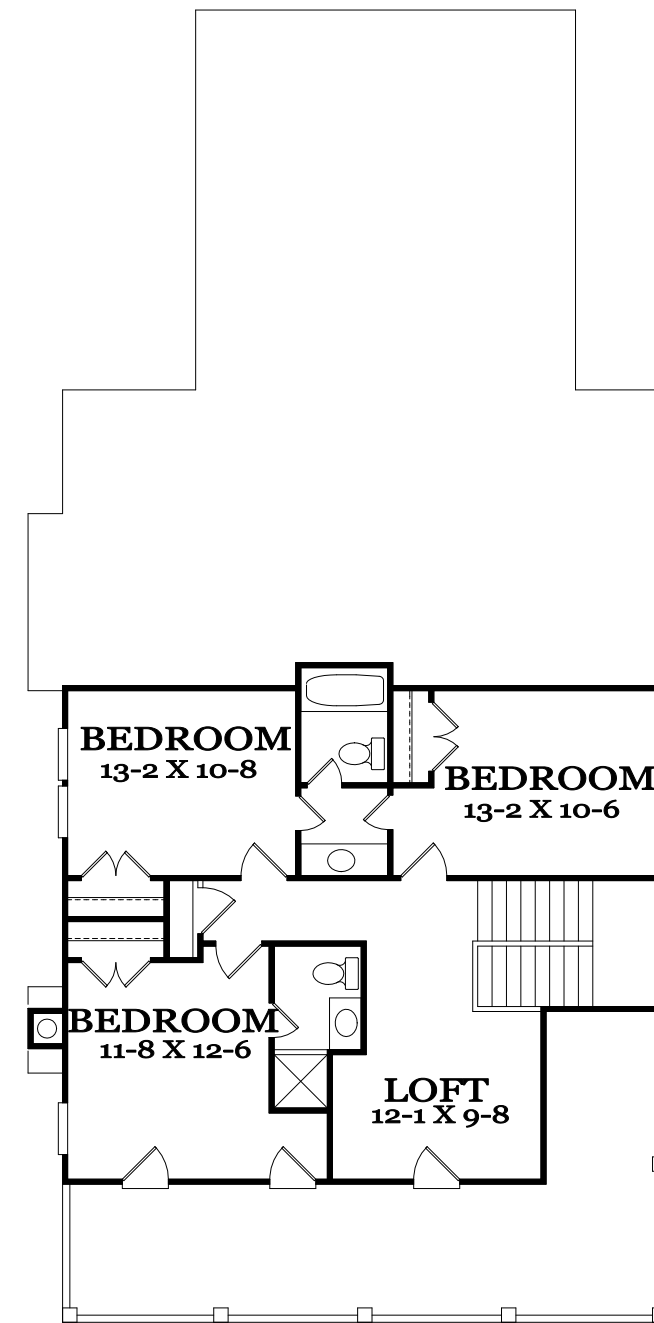

Laurel Brooke

- Lot 22 Floorplan -

FRONT ELEVATION

678-578-6826 | redwoodhomebuilders.com

Laurel Brooke

BERKSHIRE HATHAWAY HomeServices | Georgia Properties

NEW HOMES DIVISION
CONDOS • SINGLE FAMILY • TOWNHOMES
BHHSgaNewHomes.com

Lot 22 Floorplan

FIRST FLOOR

SECOND FLOOR

Laurel Brooke