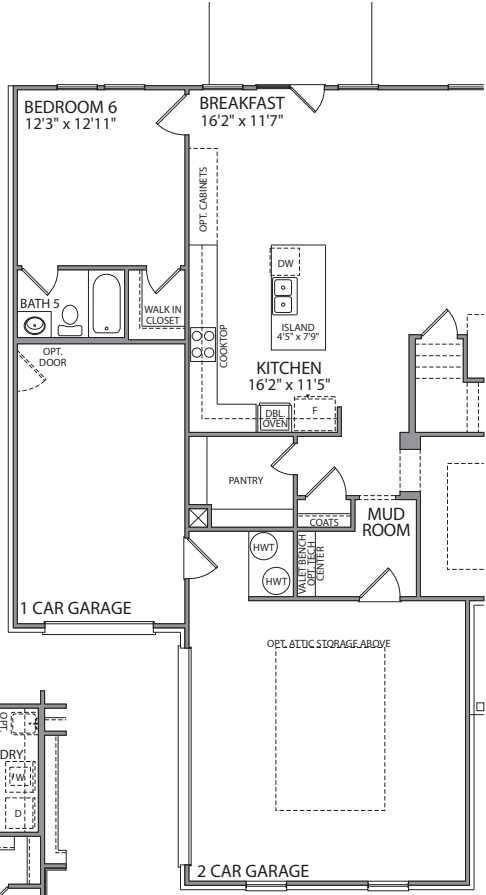

OPTIONS

*NOTE
The Optional Owner's Closet Extension MUST also be selected in conjunction with the Optional Wrapped Front Porch.
Only available with Plan C

OPT. KEEPING ROOM

OPT. SUNROOM w/ OPT. COVERED PORCH - PLAN C

OPT. 2-CAR, SIDE-ENTRY GARAGE

OPT. WRAPPED FRONT PORCH - PLAN C