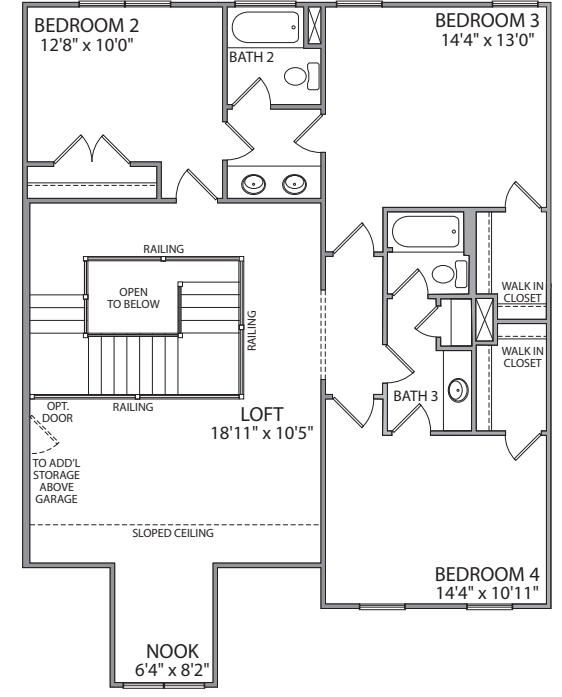

## YORK

ELEVATION A

ELEVATION B

ELEVATION C

4 BEDROOM | 3.5 BATH | 3,598 SQUARE FEET

# YORK

4 BEDROOM | 3.5 BATH | 3,598 SQUARE FEET

## FLOORPLAN