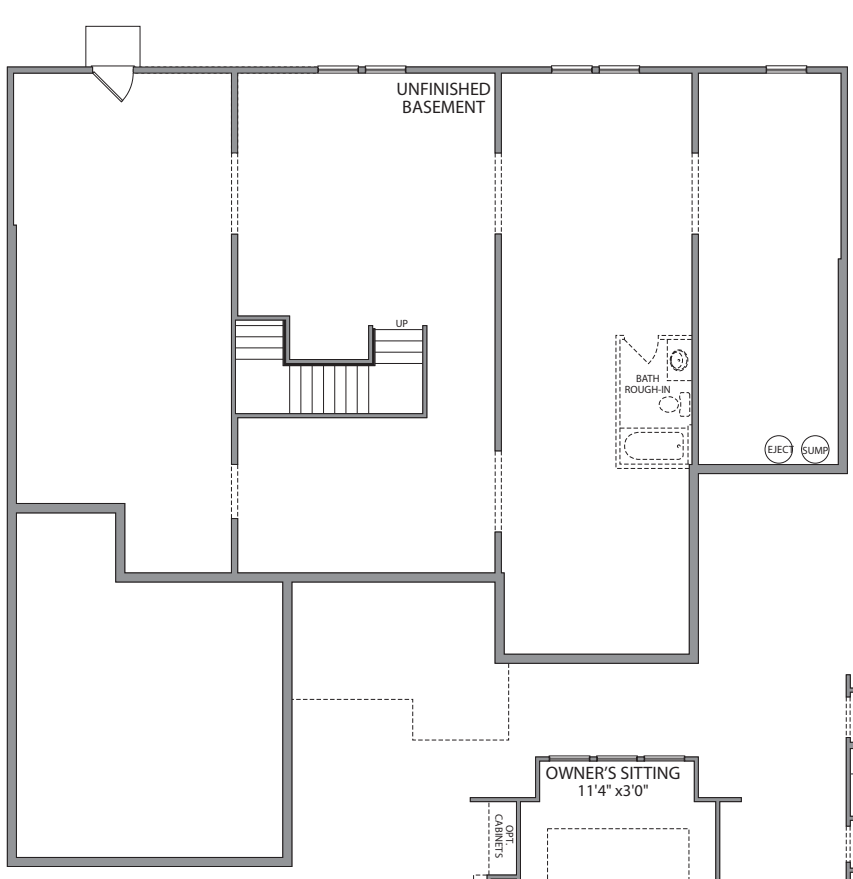

OPTIONS

*NOTE
The Optional Owner's Closet Extension MUST also be selected in conjunction with the Optional Wrapped Front Porch.
Only available with Plan C

OPT. KEEPING ROOM

OPT. SUNROOM w/ OPT. COVERED PORCH - PLAN C

OPT. 2-CAR, SIDE-ENTRY GARAGE

OPT. WRAPPED FRONT PORCH - PLAN C