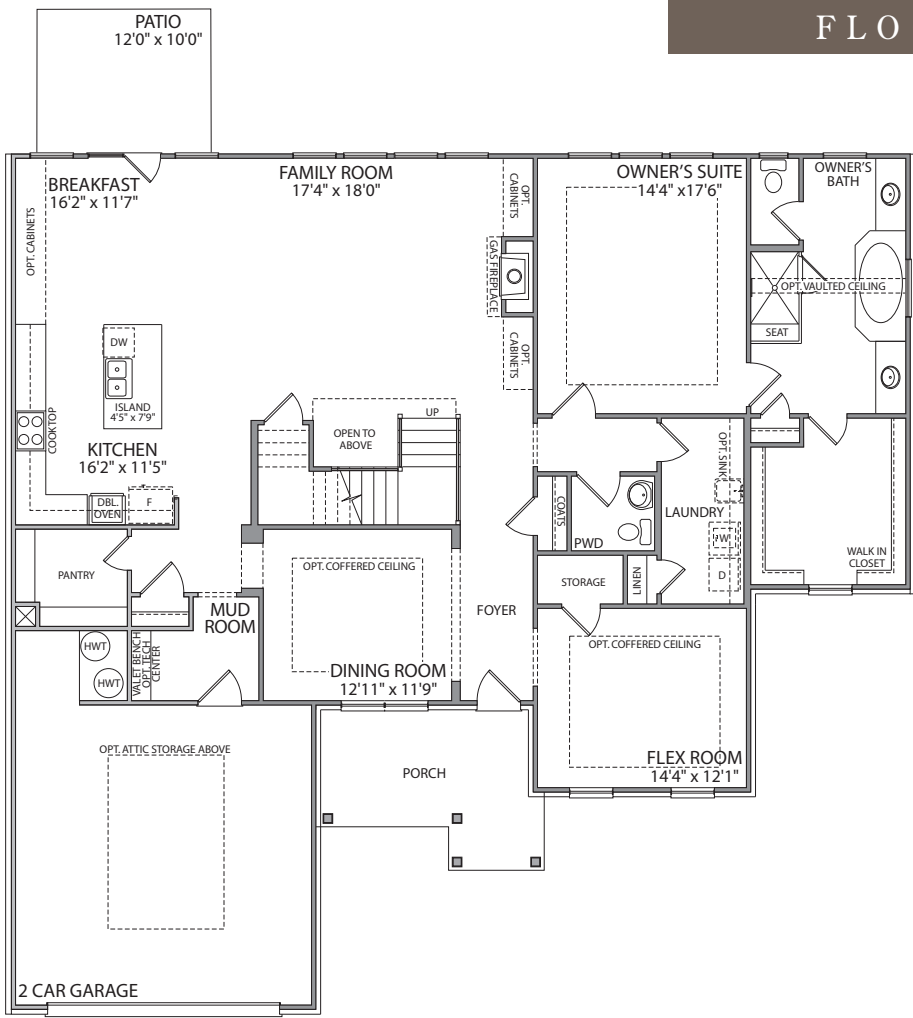

## YORK

ELEVATION A

ELEVATION B

ELEVATION C

4 BEDROOM | 3.5 BATH | 3,598 SQUARE FEET

# YORK

4 BEDROOM | 3.5 BATH | 3,598 SQUARE FEET

## FLOORPLAN