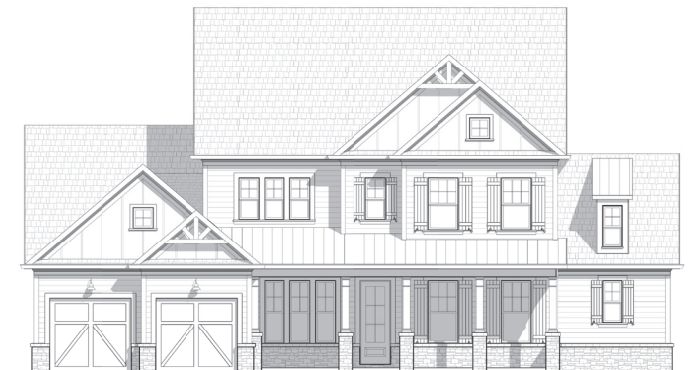

## YORK

ELEVATION A

ELEVATION B

ELEVATION C

4 BEDROOM | 3.5 BATH | 3,598 SQUARE FEET