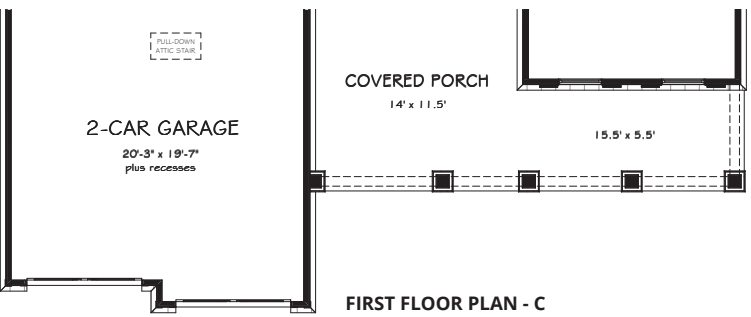

YORK

4 BEDROOM | 3.5 BATH | 3,598 SQUARE FEET

FLOORPLAN