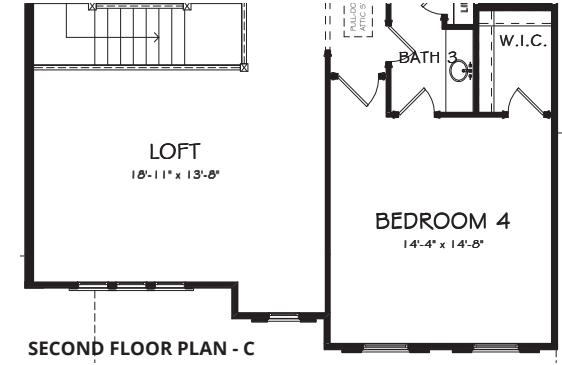

## YORK

ELEVATION A

ELEVATION B

ELEVATION C

4 BEDROOM | 3.5 BATH | 3,598 SQUARE FEET

# YORK

4 BEDROOM | 3.5 BATH | 3,598 SQUARE FEET

## FLOORPLAN