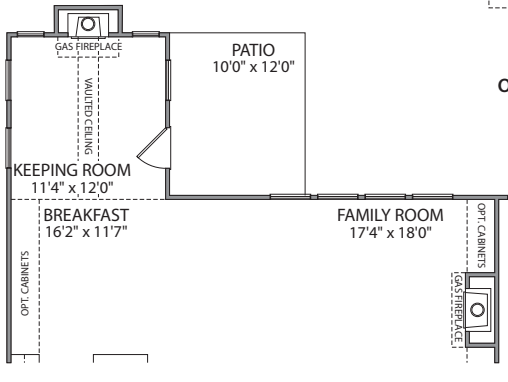

OPTIONS

*NOTE
The Optional Owner's Closet Extension MUST also be selected in conjunction with the Optional Wrapped Front Porch.
Only available with Plan C

OPT. KEEPING ROOM