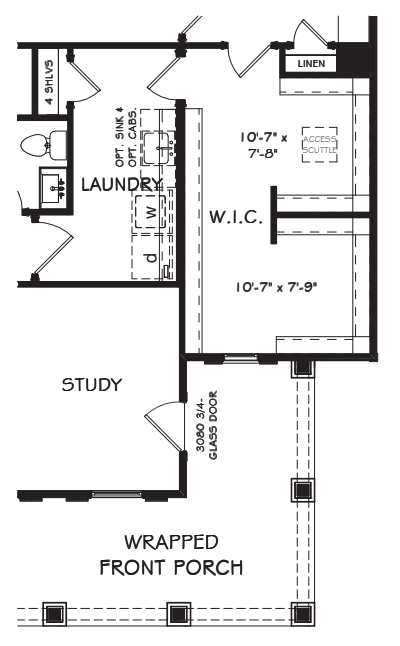

OPTIONS

*NOTE
The Optional Owner's Closet Extension MUST also be selected in conjunction with the Optional Wrapped Front Porch.
Only available with Plan C

OPT. WRAPPED FRONT PORCH - PLAN C