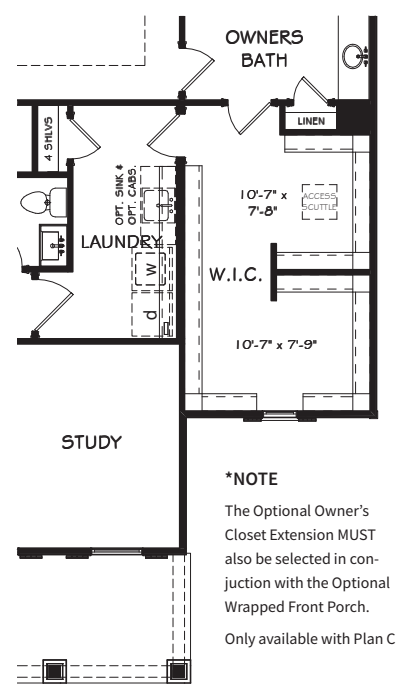

OPTIONS

*NOTE
The Optional Owner's Closet Extension MUST also be selected in conjunction with the Optional Wrapped Front Porch.
Only available with Plan C

OPT. KEEPING ROOM

OPT. SUNROOM w/ OPT. COVERED PORCH - PLAN C

OPT. 2-CAR, SIDE-ENTRY GARAGE

OPT. WRAPPED FRONT PORCH - PLAN C