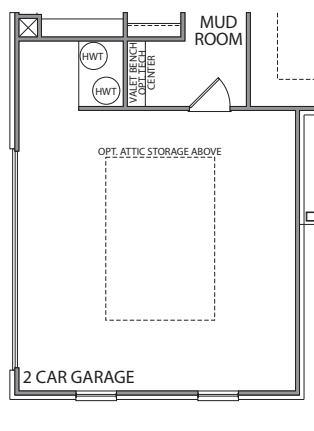

OPTIONS

*NOTE
The Optional Owner's Closet Extension MUST also be selected in conjunction with the Optional Wrapped Front Porch.
Only available with Plan C

OPT. 2-CAR, SIDE-ENTRY GARAGE