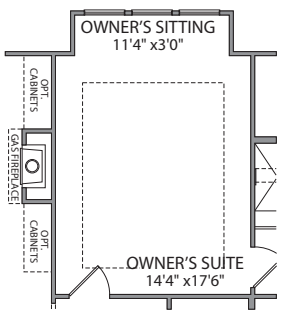

OPTIONS

*NOTE
The Optional Owner's Closet Extension MUST also be selected in conjunction with the Optional Wrapped Front Porch.
Only available with Plan C

OPT. KEEPING ROOM

OPT. SUNROOM w/ OPT. COVERED PORCH - PLAN C

OPT. 2-CAR, SIDE-ENTRY GARAGE

OPT. WRAPPED FRONT PORCH - PLAN C