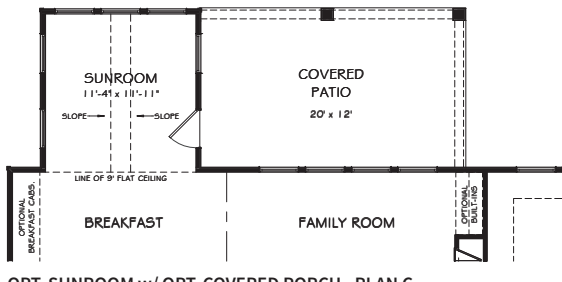

OPTIONS

*NOTE
The Optional Owner's Closet Extension MUST also be selected in conjunction with the Optional Wrapped Front Porch.
Only available with Plan C

OPT. SUNROOM w/ OPT. COVERED PORCH - PLAN C