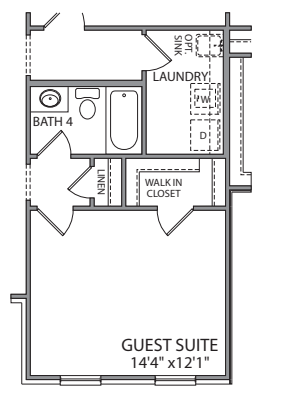

OPTIONS

*NOTE
The Optional Owner's Closet Extension MUST also be selected in conjunction with the Optional Wrapped Front Porch.
Only available with Plan C

OPT. KEEPING ROOM

OPT. SUNROOM w/ OPT. COVERED PORCH - PLAN C

OPT. 2-CAR, SIDE-ENTRY GARAGE

OPT. WRAPPED FRONT PORCH - PLAN C