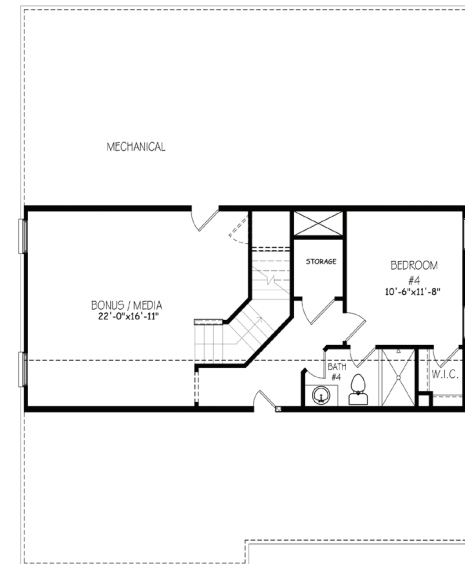

THIRD FLOOR

THE ENCLAVE ON LAVISTA
4738 LAVISTA ROAD
TUCKER, GA 30084
678-496-9179
ENCLAVEONLAVISTA.COM

BERKSHIRE HATHAWAY | Georgia Properties
HomeServices

NEW HOMES DIVISION
CONDOS • SINGLE FAMILY • TOWNHOMES