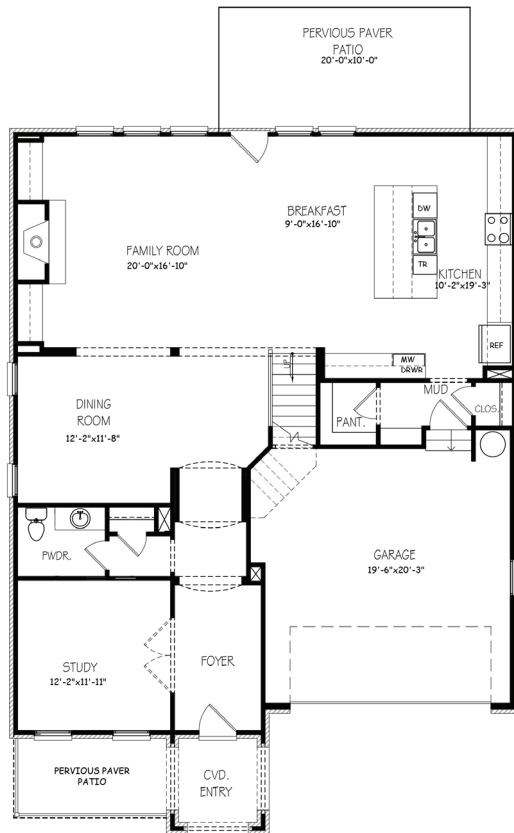

the
ENCLAVE
ON LAVISTA

THE WALTON

3,979 SQ. FT. - 4 BD | 4.5 BA

FIRST FLOOR