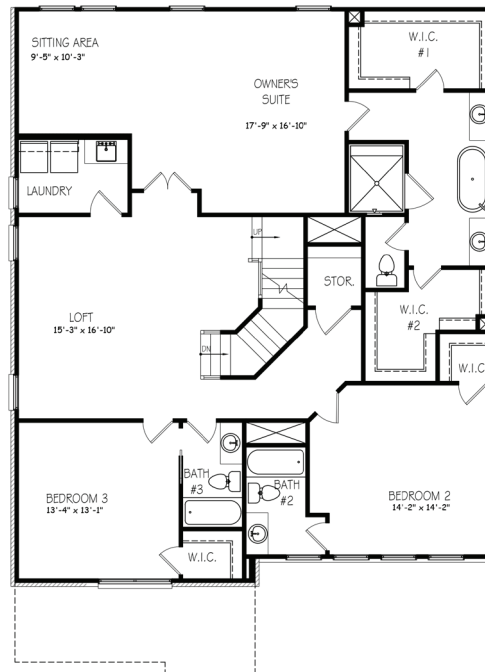

SECOND FLOOR