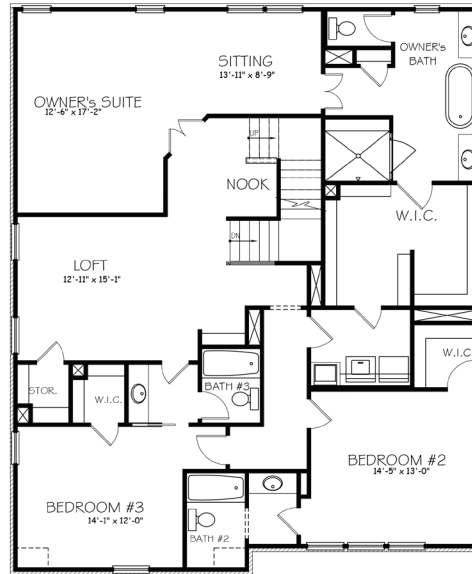

SECOND FLOOR