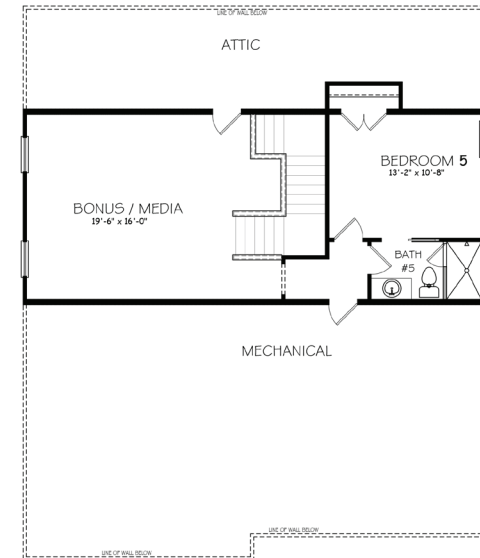

THIRD FLOOR

THE ENCLAVE ON LAVISTA
4738 LAVISTA ROAD
TUCKER, GA 30084
678-496-9179
ENCLAVEONLAVISTA.COM

BERKSHIRE HATHAWAY | Georgia Properties
HomeServices

NEW HOMES DIVISION
CONDOS • SINGLE FAMILY • TOWNHOMES