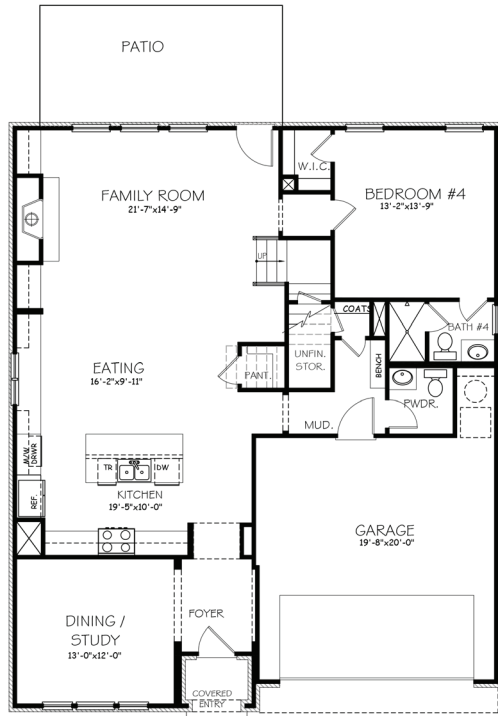

the
ENCLAVE
ON LAVISTA

THE HARTFORD

3,934 SQ. FT. - 5 BD | 5.5 BA

FIRST FLOOR