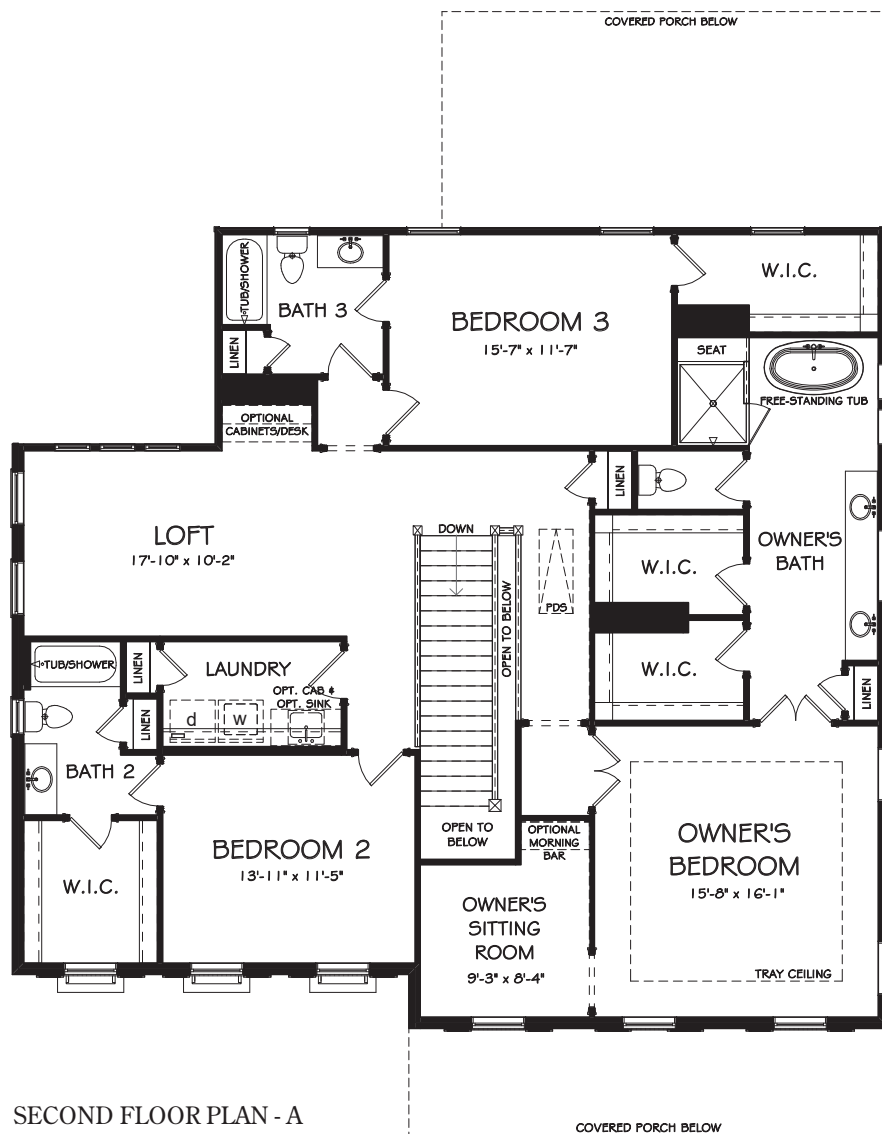

WEST COBB, GEORGIA

KYLE FARM

ADD TO LIFE | EST 2016

GALWAY

ELEVATION A - 3,137 SQFT

ELEVATION B - 3,158 SQFT

3 BEDROOM | 3.5 BATH

GALWAY

3 BEDROOM | 3.5 BATH

FLOORPLAN

**NOTE: Selection of this option requires one of the (3) First Floor options be selected as well - Optional 3rd Car Tandem/Storage, Optional Office, or Optional Guest Bedroom

OPTIONAL 3RD CAR TANDEM/STORAGE

OPTIONAL OFFICE

OPTIONAL GUEST BEDROOM

OPTIONAL UNFINISHED BASMENT