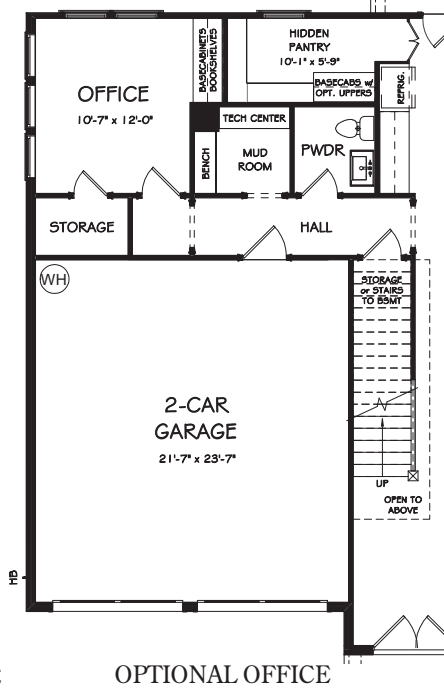

WEST COBB, GEORGIA

KYLE FARM

ADD TO LIFE | EST 2016

GALWAY

ELEVATION A - 3,137 SQFT

ELEVATION B - 3,158 SQFT

3 BEDROOM | 3.5 BATH

GALWAY

3 BEDROOM | 3.5 BATH

FLOORPLAN

**NOTE: Selection of this option requires one of the (3) First Floor options be selected as well - Optional 3rd Car Tandem/Storage, Optional Office, or Optional Guest Bedroom