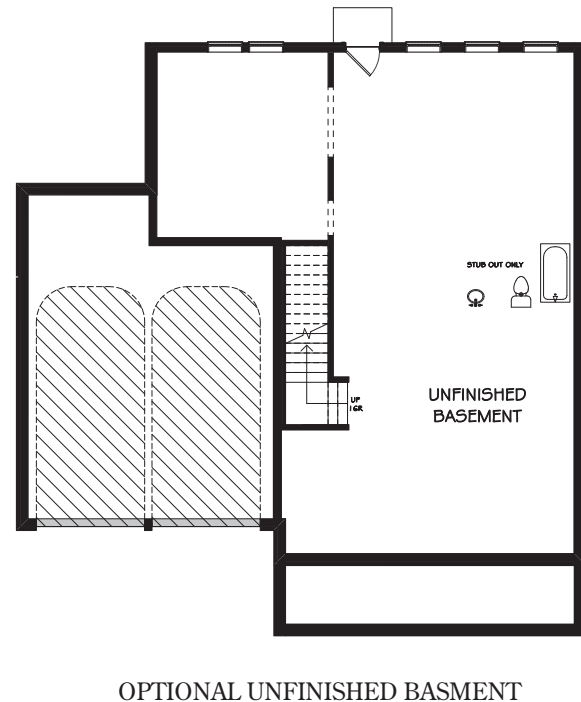

WEST COBB, GEORGIA

KYLE FARM

ADD TO LIFE | EST 2016

GALWAY

ELEVATION A - 3,137 SQFT

ELEVATION B - 3,158 SQFT

3 BEDROOM | 3.5 BATH

GALWAY

3 BEDROOM | 3.5 BATH

FLOORPLAN

**NOTE: Selection of this option requires one of the (3) First Floor options be selected as well - Optional 3rd Car Tandem/Storage, Optional Office, or Optional Guest Bedroom