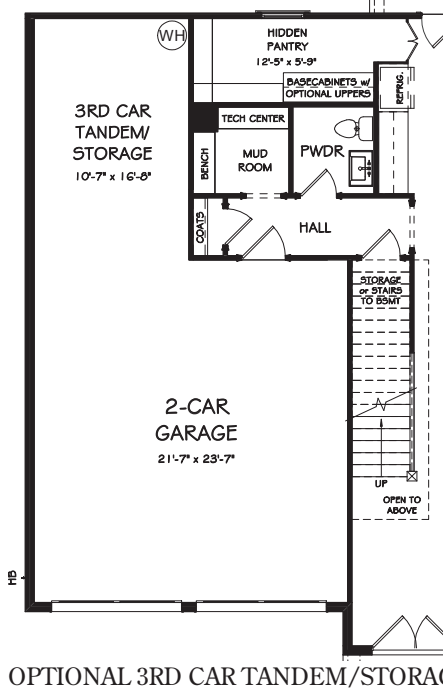

WEST COBB, GEORGIA

KYLE FARM

ADD TO LIFE | EST 2016

GALWAY

ELEVATION A - 3,137 SQFT

ELEVATION B - 3,158 SQFT

3 BEDROOM | 3.5 BATH

GALWAY

3 BEDROOM | 3.5 BATH

FLOORPLAN

**NOTE: Selection of this option requires one of the (3) First Floor options be selected as well - Optional 3rd Car Tandem/Storage, Optional Office, or Optional Guest Bedroom