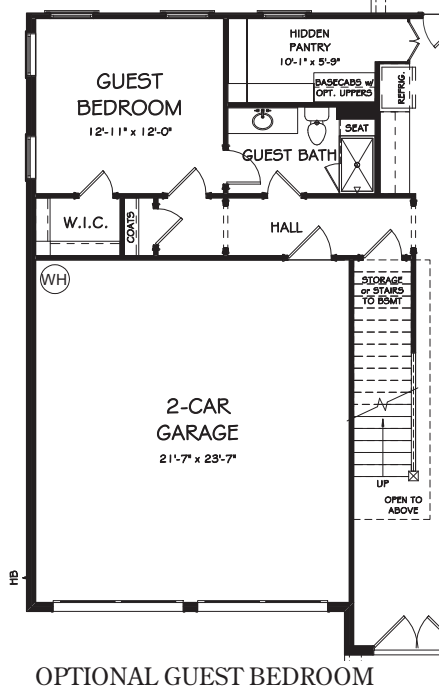

WEST COBB, GEORGIA

KYLE FARM

ADD TO LIFE | EST 2016

GALWAY

ELEVATION A - 3,137 SQFT

ELEVATION B - 3,158 SQFT

3 BEDROOM | 3.5 BATH

GALWAY

3 BEDROOM | 3.5 BATH

FLOORPLAN

**NOTE: Selection of this option requires one of the (3) First Floor options be selected as well - Optional 3rd Car Tandem/Storage, Optional Office, or Optional Guest Bedroom