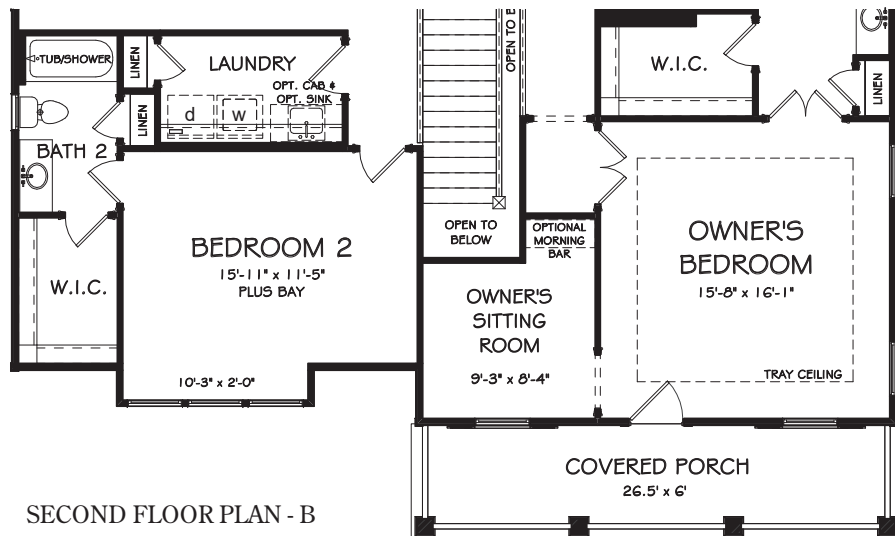

WEST COBB, GEORGIA

KYLE FARM

ADD TO LIFE | EST 2016

GALWAY

ELEVATION A - 3,137 SQFT

ELEVATION B - 3,158 SQFT

3 BEDROOM | 3.5 BATH

GALWAY

3 BEDROOM | 3.5 BATH

FLOORPLAN

**NOTE: Selection of this option requires one of the (3) First Floor options be selected as well - Optional 3rd Car Tandem/Storage, Optional Office, or Optional Guest Bedroom

OPTIONAL 3RD CAR TANDEM/STORAGE

OPTIONAL OFFICE

OPTIONAL GUEST BEDROOM

OPTIONAL UNFINISHED BASMENT