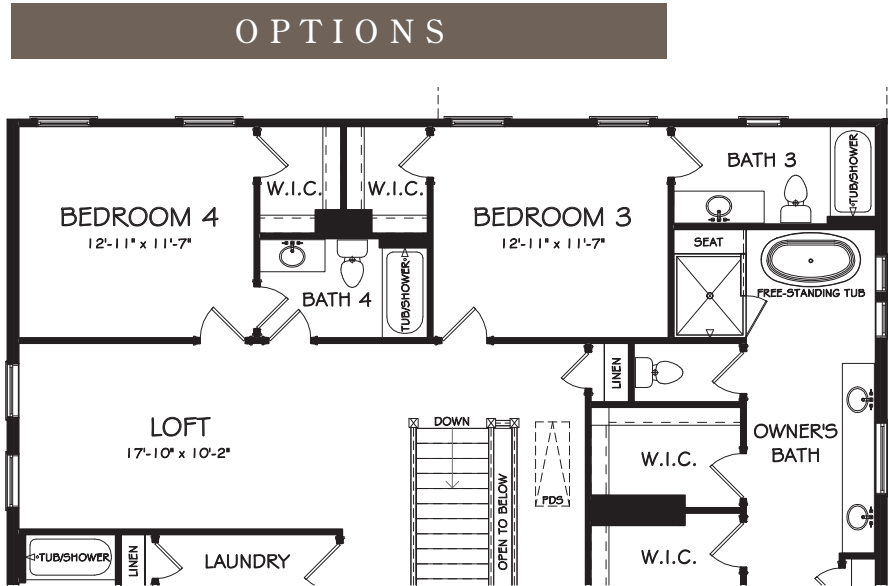

WEST COBB, GEORGIA

KYLE FARM

ADD TO LIFE | EST 2016

GALWAY

ELEVATION A - 3,137 SQFT

ELEVATION B - 3,158 SQFT

3 BEDROOM | 3.5 BATH

GALWAY

3 BEDROOM | 3.5 BATH

FLOORPLAN

**NOTE: Selection of this option requires one of the (3) First Floor options be selected as well - Optional 3rd Car Tandem/Storage, Optional Office, or Optional Guest Bedroom

OPTIONAL 3RD CAR TANDEM/STORAGE

OPTIONAL OFFICE

OPTIONAL GUEST BEDROOM

OPTIONAL UNFINISHED BASMENT