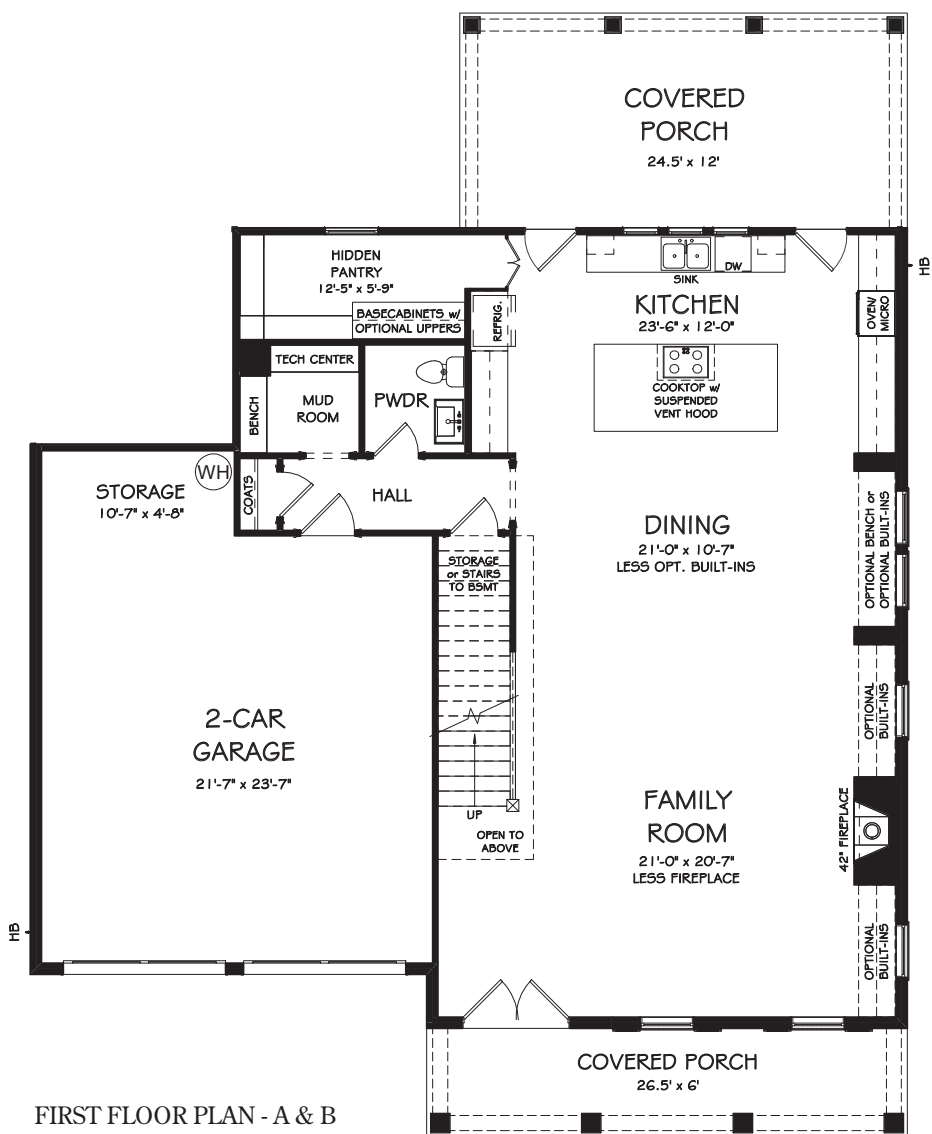

WEST COBB, GEORGIA

KYLE FARM

ADD TO LIFE | EST 2016

GALWAY

ELEVATION A - 3,137 SQFT

ELEVATION B - 3,158 SQFT

3 BEDROOM | 3.5 BATH

GALWAY

3 BEDROOM | 3.5 BATH

FLOORPLAN

**NOTE: Selection of this option requires one of the (3) First Floor options be selected as well - Optional 3rd Car Tandem/Storage, Optional Office, or Optional Guest Bedroom

OPTIONAL 3RD CAR TANDEM/STORAGE

OPTIONAL OFFICE

OPTIONAL GUEST BEDROOM

OPTIONAL UNFINISHED BASMENT