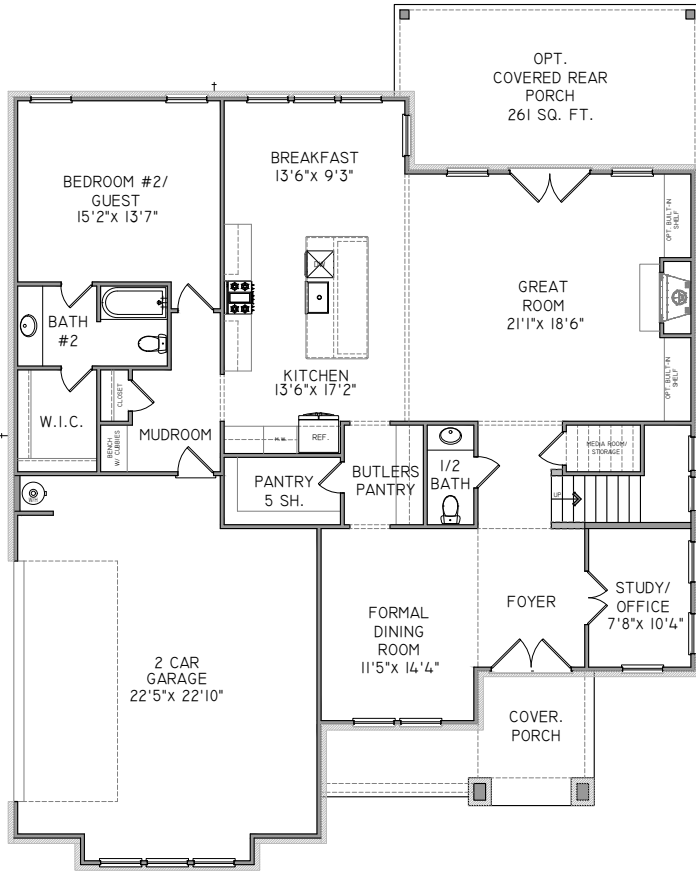

FIRESIDE FARMS

THE GRACE

1ST FLOOR