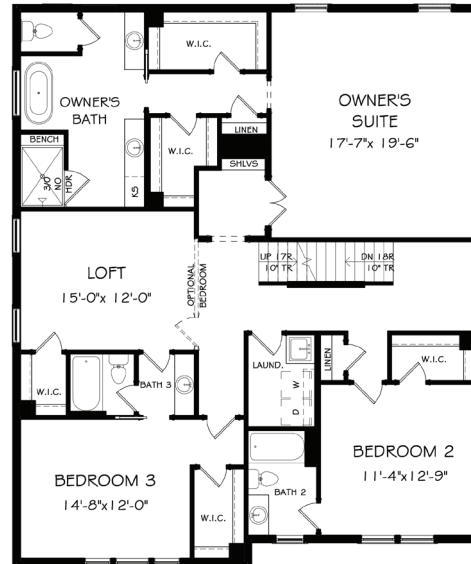

SECOND FLOOR