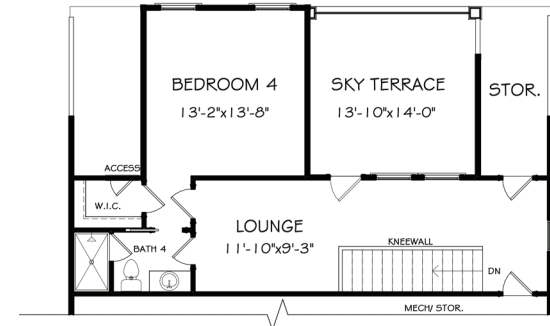

THIRD FLOOR

THE ENCLAVE ON LAVISTA
4738 LAVISTA ROAD
TUCKER, GA 30084
678-496-9179
ENCLAVEONLAVISTA.COM

BERKSHIRE HATHAWAY | Georgia Properties
HomeServices

NEW HOMES DIVISION
CONDOS • SINGLE FAMILY • TOWNHOMES