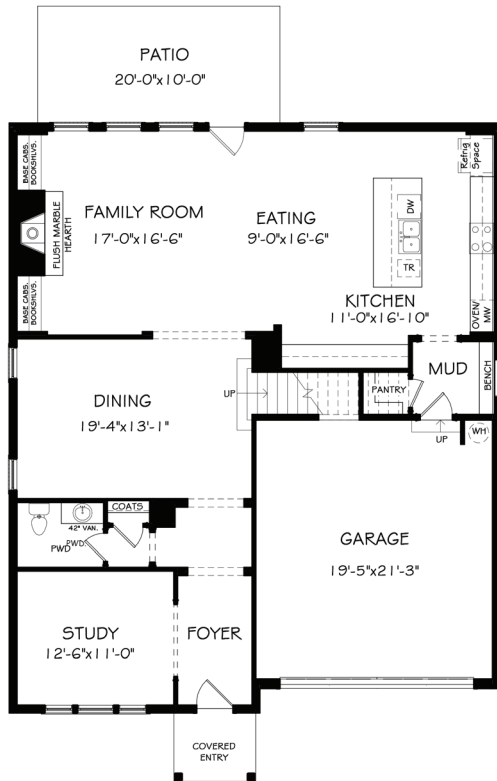

the
ENCLAVE
ON LAVISTA

THE DALTON

3,871 SQ. FT. - 4 BD | 4.5 BA

FIRST FLOOR