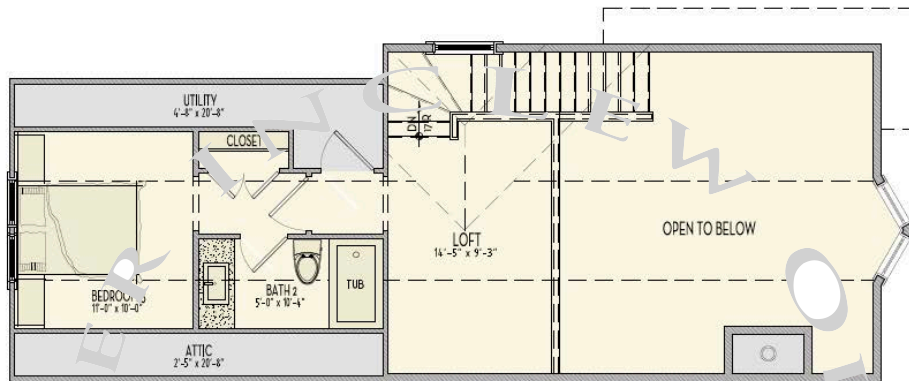

# The Wald

3 Bedrooms & 3 Baths | 1,269 sq. ft.

- Owner's suite on main
- Loft on second floor
- Trilith green building certification
- Geothermal HVAC system
- Prewired for electric vehicle charging station
- Professional landscaping

2 SECOND FLOOR  
PRLO SCALE 1/8" = 1'-0"

1 FIRST FLOOR  
PRLO SCALE 1/8" = 1'-0"

678.519.1008 | Trilith.com