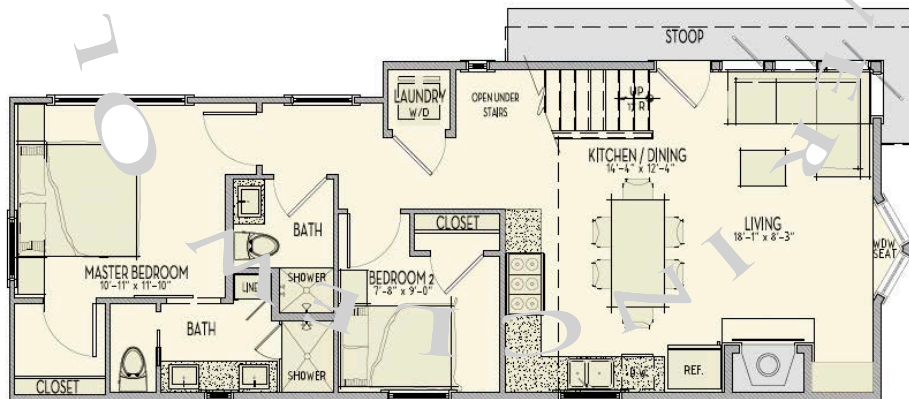

# The Wald

3 Bedrooms & 3 Baths | 1,269 sq. ft.

- Owner's suite on main
- Loft on second floor
- Trilith green building certification
- Geothermal HVAC system
- Prewired for electric vehicle charging station
- Professional landscaping

2 SECOND FLOOR  
PRLO SCALE 1/8" = 1'-0"

1 FIRST FLOOR  
PRLO SCALE 1/8" = 1'-0"

678.519.1008 | Trilith.com