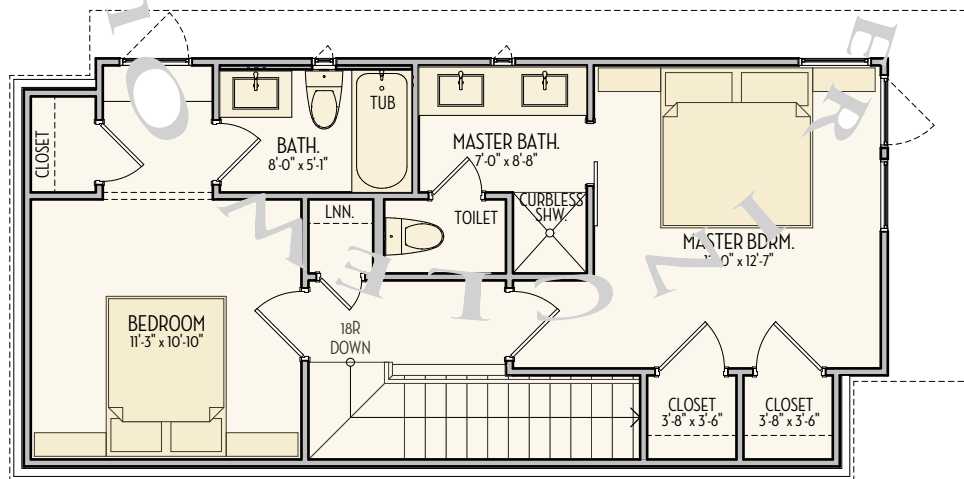

The Beck

2 Bedrooms & 2.5 Baths | 1,182 sq. ft.

- 10' ceilings on main
- Open floor plan
- Gourmet kitchen
- Front porch
- Trilith forest green building certification
- Geothermal HVAC system
- Prewired for electric vehicle charging station
- Professional landscaping

First Floor

Second Floor

678.519.1008 | Trilith.com