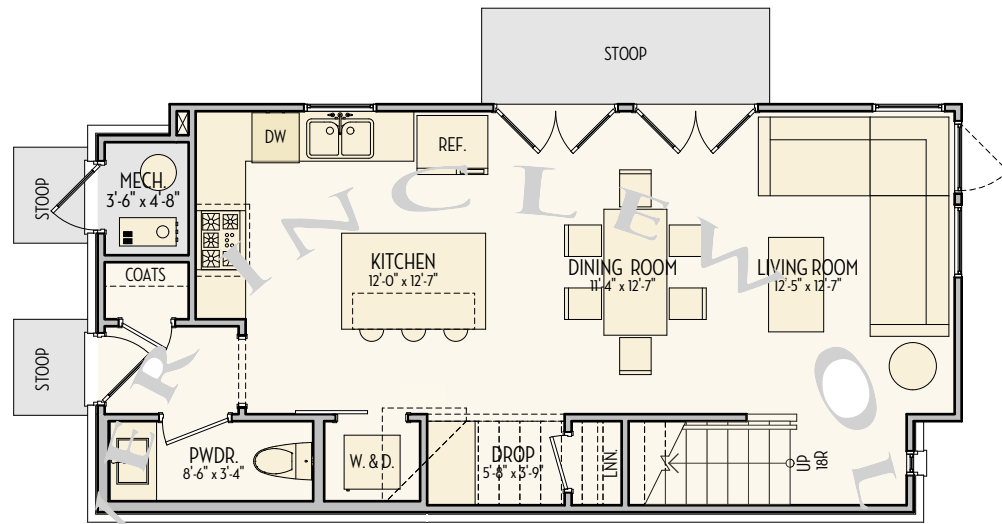

The Beck

2 Bedrooms & 2.5 Baths | 1,182 sq. ft.

- 10' ceilings on main
- Open floor plan
- Gourmet kitchen
- Front porch
- Trilith forest green building certification
- Geothermal HVAC system
- Prewired for electric vehicle charging station
- Professional landscaping

First Floor

Second Floor

678.519.1008 | Trilith.com