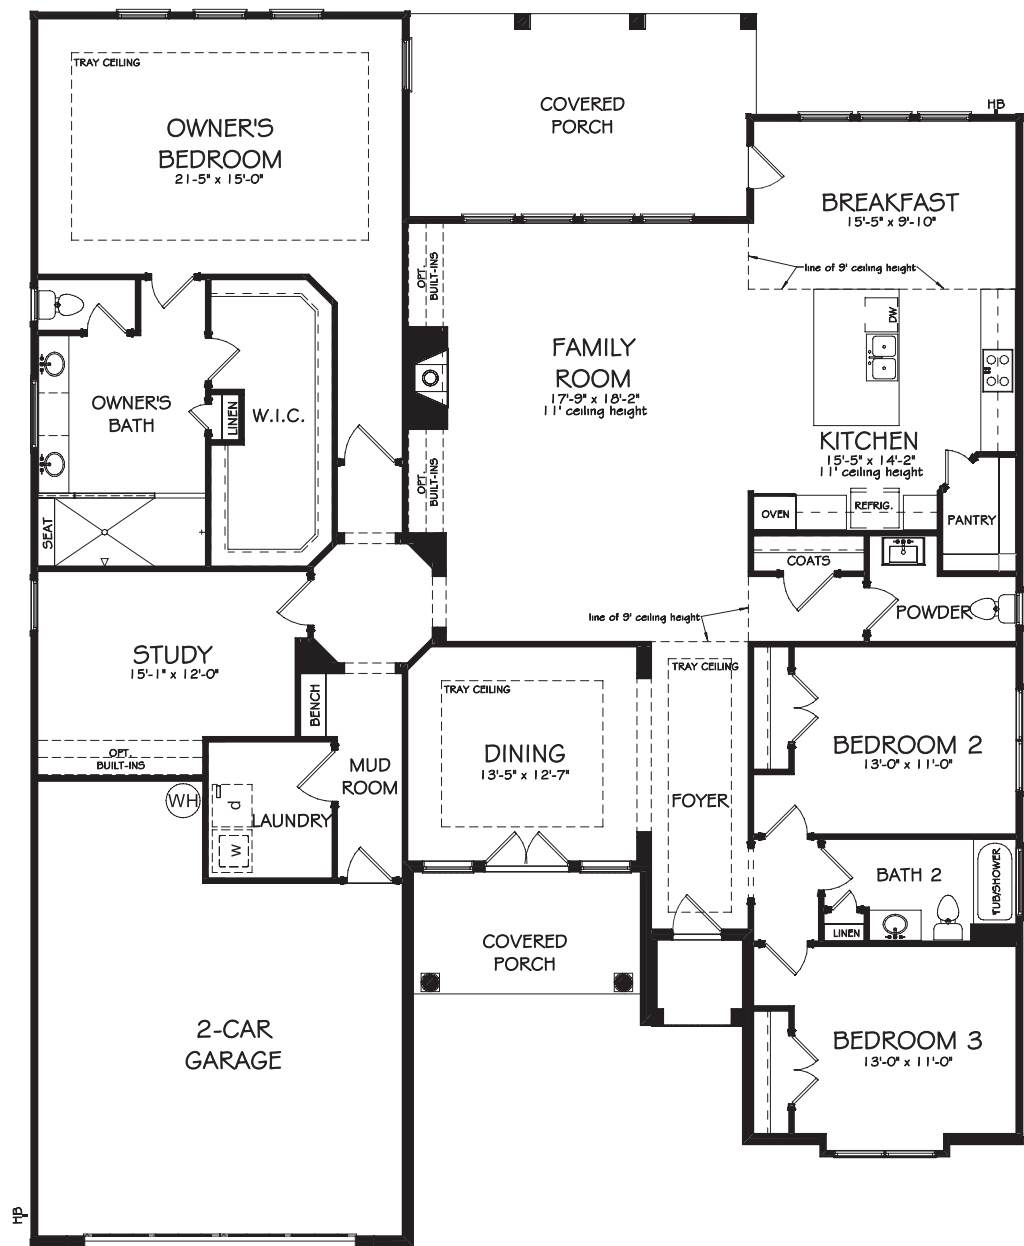

# THE RESERVE

### THE WELLINGTON

OPT. 3-CAR  
SIDE ENTRY GARAGE

OPT. 2-CAR  
SIDE ENTRY GARAGE

OPT. 1-CAR  
BOLT-ON GARAGE

OPT. COFFERED CEILING  
IN DINING ROOM

OPT. CASED OPENING  
IN DINING ROOM

OPT. STAIRS TO BONUS ROOM  
ON FIRST FLOOR

ELEVATION K

OPT. OWNER'S SITTING AREA

OPT. OWNER'S BATH

OPT. KEEPING ROOM

ELEVATION L

4200 Governors Towne Club Drive, Acworth, Georgia 30132

678-578-6771

PMCommunities.com

# THE WELLINGTON

FIRST FLOOR- ELEVATION K

FIRST FLOOR- ELEVATION L

OPTIONAL BONUS ROOM