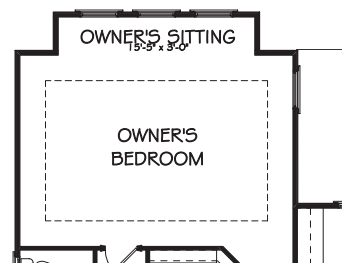

### THE WELLINGTON

OPT. 3-CAR  
SIDE ENTRY GARAGE

OPT. 2-CAR  
SIDE ENTRY GARAGE

OPT. 1-CAR  
BOLT-ON GARAGE

OPT. COFFERED CEILING  
IN DINING ROOM

OPT. CASED OPENING  
IN DINING ROOM

OPT. STAIRS TO BONUS ROOM  
ON FIRST FLOOR

ELEVATION K

OPT. OWNER'S SITTING AREA

OPT. OWNER'S BATH

OPT. KEEPING ROOM

ELEVATION L

4200 Governors Towne Club Drive, Acworth, Georgia 30132

678-578-6771

PMCommunities.com

# THE WELLINGTON

FIRST FLOOR- ELEVATION K

FIRST FLOOR- ELEVATION L

OPTIONAL BONUS ROOM