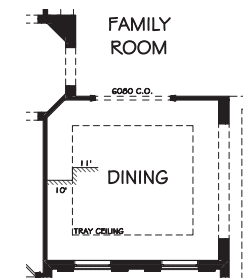

### THE WELLINGTON

OPT. 3-CAR  
SIDE ENTRY GARAGE

OPT. 2-CAR  
SIDE ENTRY GARAGE

OPT. 1-CAR  
BOLT-ON GARAGE

OPT. COFFERED CEILING  
IN DINING ROOM

OPT. CASED OPENING  
IN DINING ROOM

OPT. STAIRS TO BONUS ROOM  
ON FIRST FLOOR

ELEVATION K

OPT. OWNER'S SITTING AREA

OPT. OWNER'S BATH

OPT. KEEPING ROOM

ELEVATION L

4200 Governors Towne Club Drive, Acworth, Georgia 30132

678-578-6771

PMCommunities.com

# THE WELLINGTON

FIRST FLOOR- ELEVATION K

FIRST FLOOR- ELEVATION L

OPTIONAL BONUS ROOM