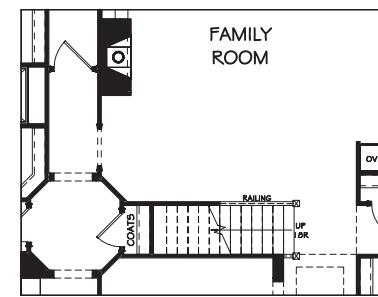

### THE WELLINGTON

OPT. 3-CAR  
SIDE ENTRY GARAGE

OPT. 2-CAR  
SIDE ENTRY GARAGE

OPT. 1-CAR  
BOLT-ON GARAGE

OPT. COFFERED CEILING  
IN DINING ROOM

OPT. CASED OPENING  
IN DINING ROOM

OPT. STAIRS TO BONUS ROOM  
ON FIRST FLOOR

ELEVATION K

OPT. OWNER'S SITTING AREA

OPT. OWNER'S BATH

OPT. KEEPING ROOM

ELEVATION L

4200 Governors Towne Club Drive, Acworth, Georgia 30132

678-578-6771

PMCommunities.com

# THE WELLINGTON

FIRST FLOOR- ELEVATION K

FIRST FLOOR- ELEVATION L

OPTIONAL BONUS ROOM