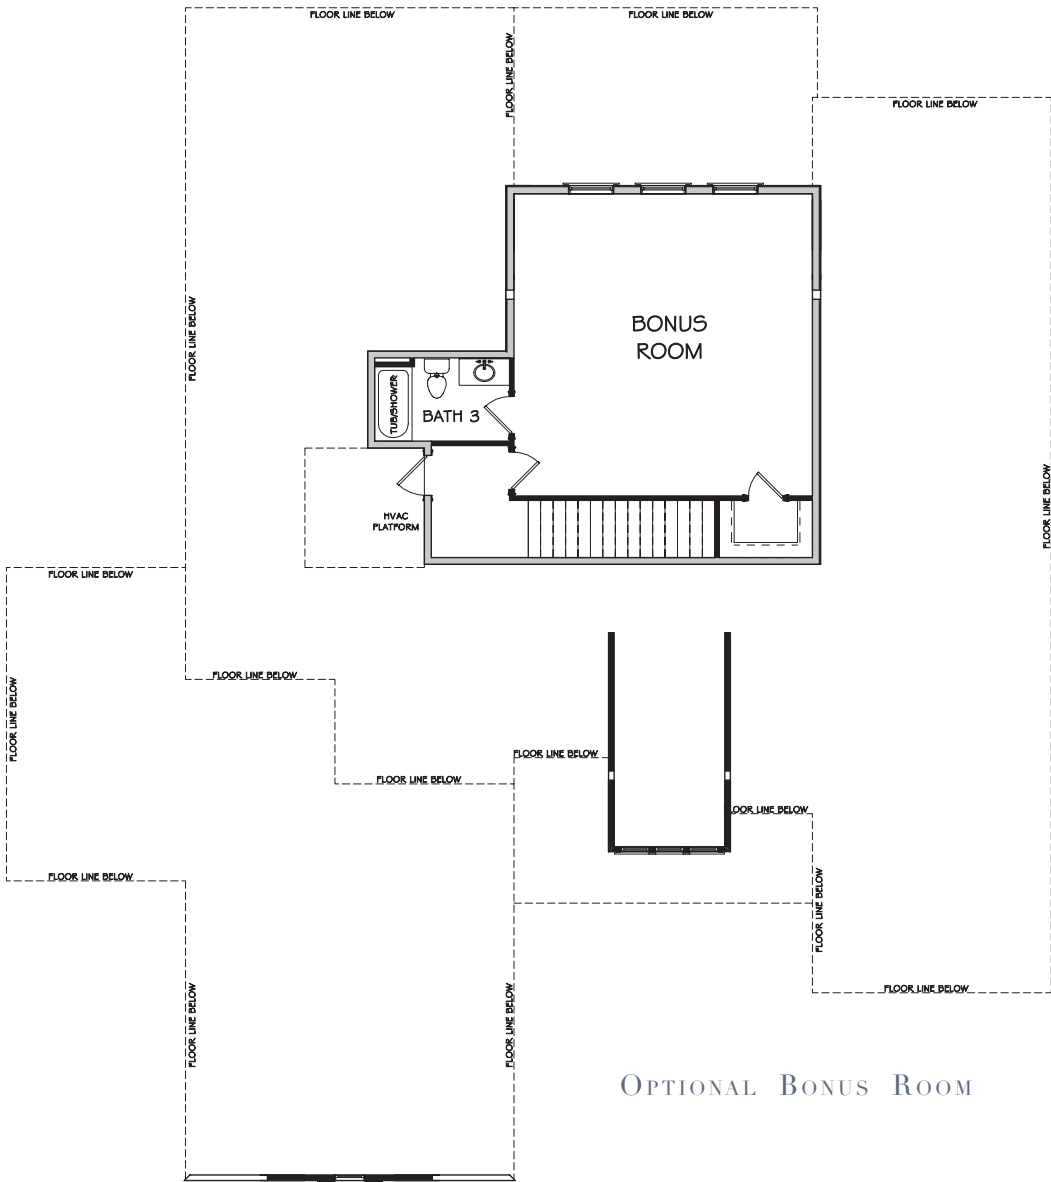

### THE WELLINGTON

OPT. 3-CAR  
SIDE ENTRY GARAGE

OPT. 2-CAR  
SIDE ENTRY GARAGE

OPT. 1-CAR  
BOLT-ON GARAGE

OPT. COFFERED CEILING  
IN DINING ROOM

OPT. CASED OPENING  
IN DINING ROOM

OPT. STAIRS TO BONUS ROOM  
ON FIRST FLOOR

ELEVATION K

OPT. OWNER'S SITTING AREA

OPT. OWNER'S BATH

OPT. KEEPING ROOM

ELEVATION L

4200 Governors Towne Club Drive, Acworth, Georgia 30132

678-578-6771

PMCommunities.com

# THE WELLINGTON

FIRST FLOOR- ELEVATION K

FIRST FLOOR- ELEVATION L

OPTIONAL BONUS ROOM