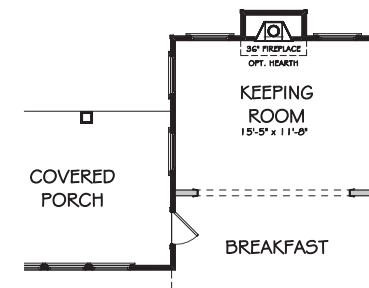

### THE WELLINGTON

OPT. 3-CAR  
SIDE ENTRY GARAGE

OPT. 2-CAR  
SIDE ENTRY GARAGE

OPT. 1-CAR  
BOLT-ON GARAGE

OPT. COFFERED CEILING  
IN DINING ROOM

OPT. CASED OPENING  
IN DINING ROOM

OPT. STAIRS TO BONUS ROOM  
ON FIRST FLOOR

ELEVATION K

OPT. OWNER'S SITTING AREA

OPT. OWNER'S BATH

OPT. KEEPING ROOM

ELEVATION L

4200 Governors Towne Club Drive, Acworth, Georgia 30132

678-578-6771

PMCommunities.com