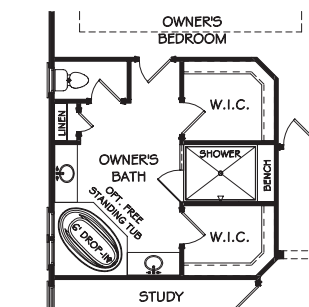

### THE WELLINGTON

OPT. 3-CAR  
SIDE ENTRY GARAGE

OPT. 2-CAR  
SIDE ENTRY GARAGE

OPT. 1-CAR  
BOLT-ON GARAGE

OPT. COFFERED CEILING  
IN DINING ROOM

OPT. CASED OPENING  
IN DINING ROOM

OPT. STAIRS TO BONUS ROOM  
ON FIRST FLOOR

ELEVATION K

OPT. OWNER'S SITTING AREA

OPT. OWNER'S BATH

OPT. KEEPING ROOM

ELEVATION L

4200 Governors Towne Club Drive, Acworth, Georgia 30132

678-578-6771

PMCommunities.com

# THE WELLINGTON

FIRST FLOOR- ELEVATION K

FIRST FLOOR- ELEVATION L

OPTIONAL BONUS ROOM