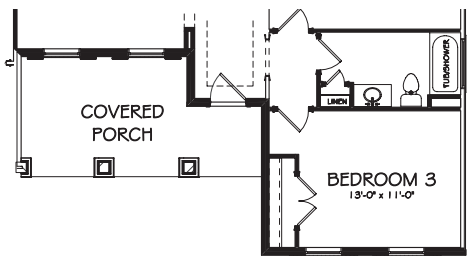

### THE WELLINGTON

OPT. 3-CAR  
SIDE ENTRY GARAGE

OPT. 2-CAR  
SIDE ENTRY GARAGE

OPT. 1-CAR  
BOLT-ON GARAGE

OPT. COFFERED CEILING  
IN DINING ROOM

OPT. CASED OPENING  
IN DINING ROOM

OPT. STAIRS TO BONUS ROOM  
ON FIRST FLOOR

ELEVATION K

OPT. OWNER'S SITTING AREA

OPT. OWNER'S BATH

OPT. KEEPING ROOM

ELEVATION L

4200 Governors Towne Club Drive, Acworth, Georgia 30132

678-578-6771

PMCommunities.com

# THE WELLINGTON

FIRST FLOOR- ELEVATION K

FIRST FLOOR- ELEVATION L

OPTIONAL BONUS ROOM