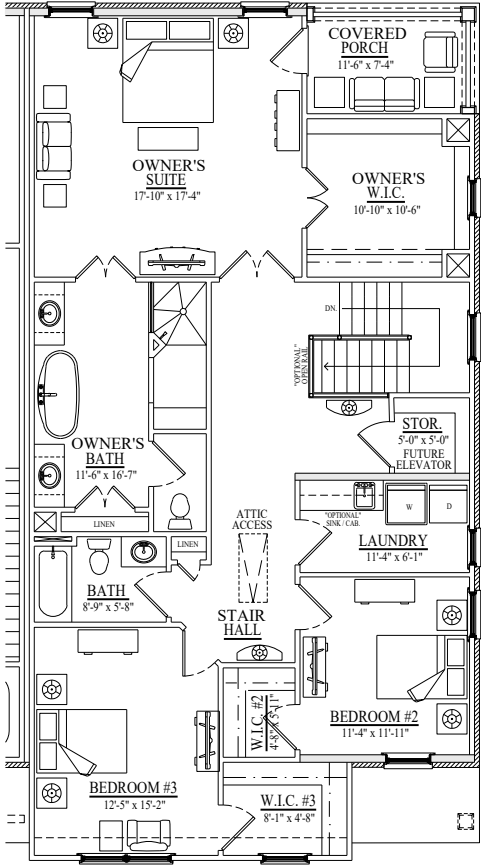

MOUNTAINWALK

TOWNHOMES

Lot 16 - Plan C

First Floor

Second Floor

Front Elevation

Side Elevation

25 miles of trails at your doorstep