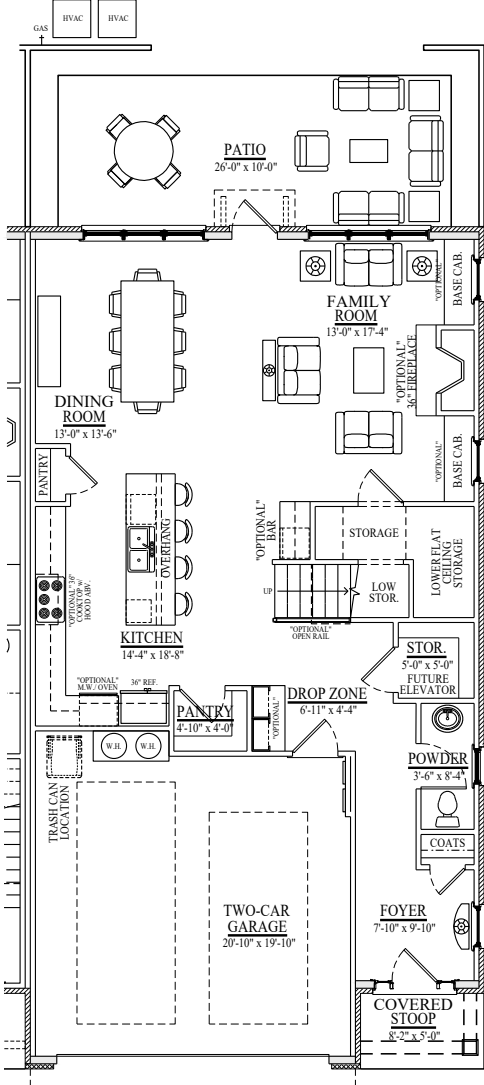

MOUNTAINWALK

TOWNHOMES

Lot 16 - Plan C

First Floor

Second Floor

Front Elevation

Side Elevation

25 miles of trails at your doorstep