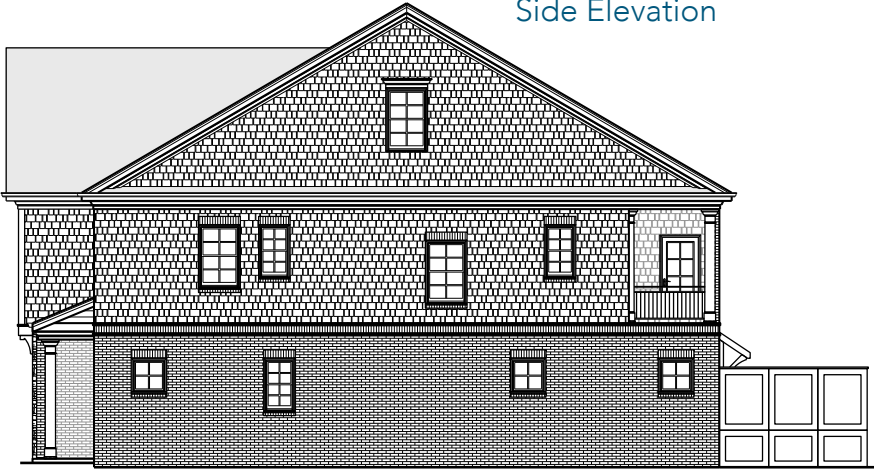

MOUNTAINWALK

TOWNHOMES

Lot 16 - Plan C

First Floor

Second Floor

Front Elevation

Side Elevation

25 miles of trails at your doorstep