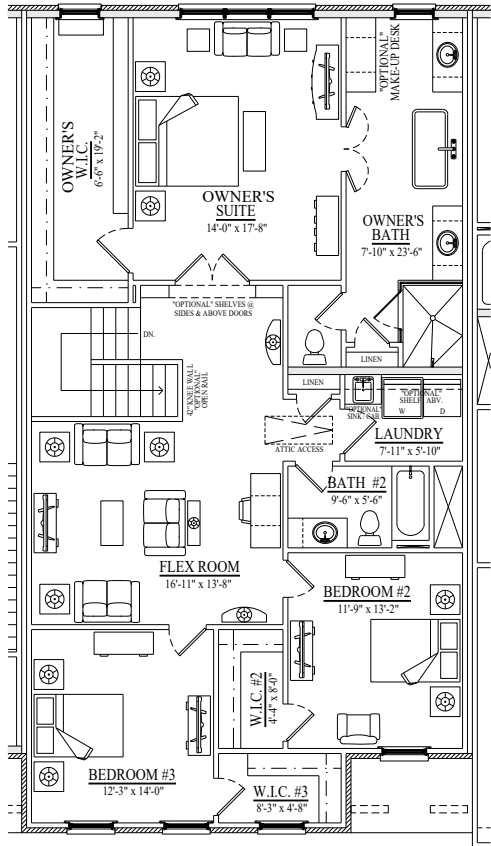

MOUNTAINWALK

TOWNHOMES

Lot 12 - Plan D

Front Elevation

First Floor

Second Floor

25 miles of trails at your doorstep