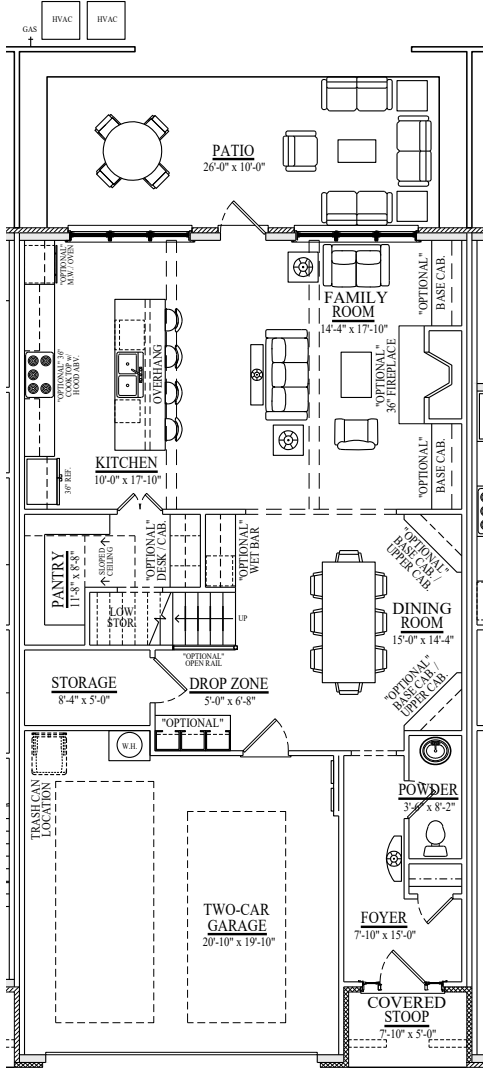

MOUNTAINWALK

TOWNHOMES

Lot 12 - Plan D

Front Elevation

First Floor

Second Floor

25 miles of trails at your doorstep