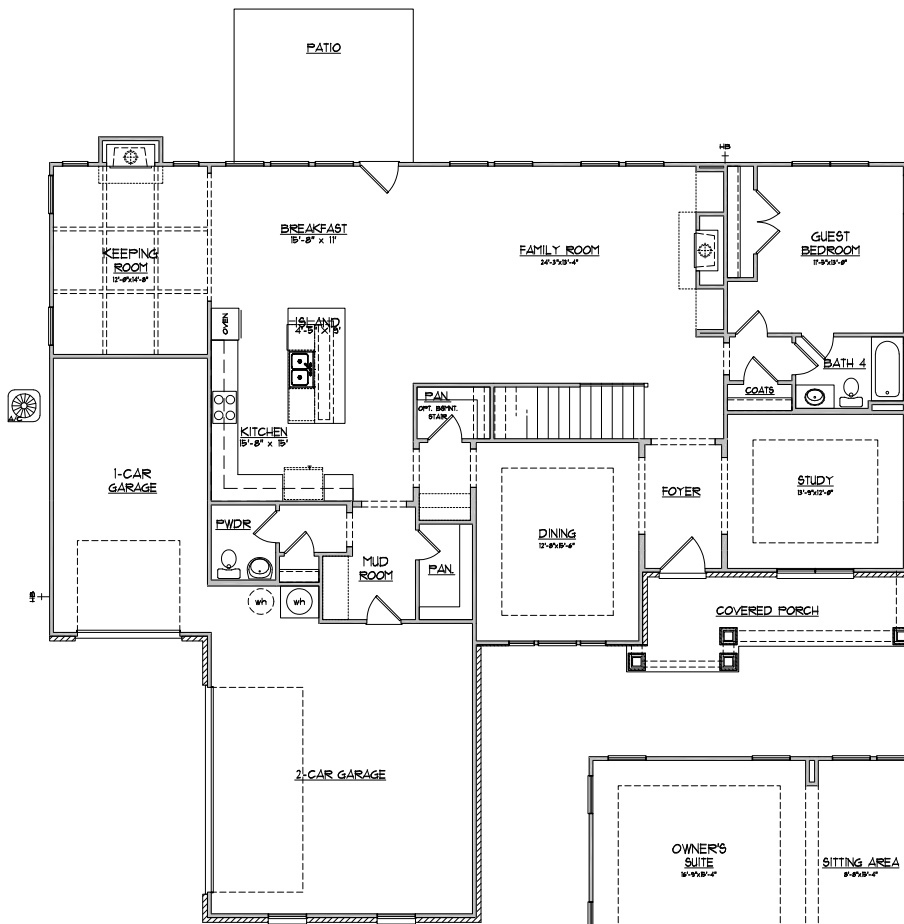

WESCOTT

THE EDMONTON

RIGHT ELEVATION
OPTIONAL MASTER SUITE II

REAR ELEVATION
OPTIONAL MASTER SUITE II

OPTIONAL MASTER SUITE II

OPTIONAL NAPOLEAN FIREPLACE
IN OWNER SITTING

OPTIONAL READING ROOM

OPTIONAL DESK ALCOVE

OPTIONAL COFFERED KEEPING ROOM

ELEVATION B

ELEVATION C

PATRICK MALLOY
LUXURY COLLECTION

770.254.5358 | PMCOMMUNITIES.COM

BERKSHIRE HATHAWAY HomeServices Georgia Properties

All information is believed to be accurate but is not warranted and is subject to errors, omissions, changes or withdrawal without notice.

NEW HOMES DIVISION
CONDOS • SINGLE FAMILY • TOWNHOMES

WESCOTT

THE EDMONTON

FLOORPLANS

FIRST FLOOR - B

FIRST FLOOR - C

SECOND FLOOR - B

SECOND FLOOR - C