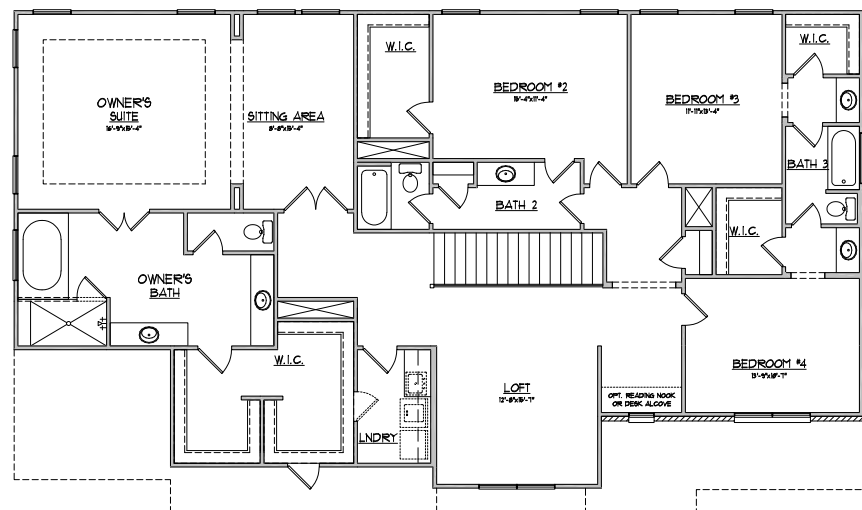

WESCOTT

THE EDMONTON

RIGHT ELEVATION
OPTIONAL MASTER SUITE II

REAR ELEVATION
OPTIONAL MASTER SUITE II

OPTIONAL MASTER SUITE II

OPTIONAL NAPOLEAN FIREPLACE
IN OWNER SITTING

OPTIONAL READING ROOM

OPTIONAL DESK ALCOVE

NEW HOMES DIVISION
CONDOS • SINGLE FAMILY • TOWNHOMES

WESCOTT

THE EDMONTON

FLOORPLANS

FIRST FLOOR - B

FIRST FLOOR - C

SECOND FLOOR - B

SECOND FLOOR - C