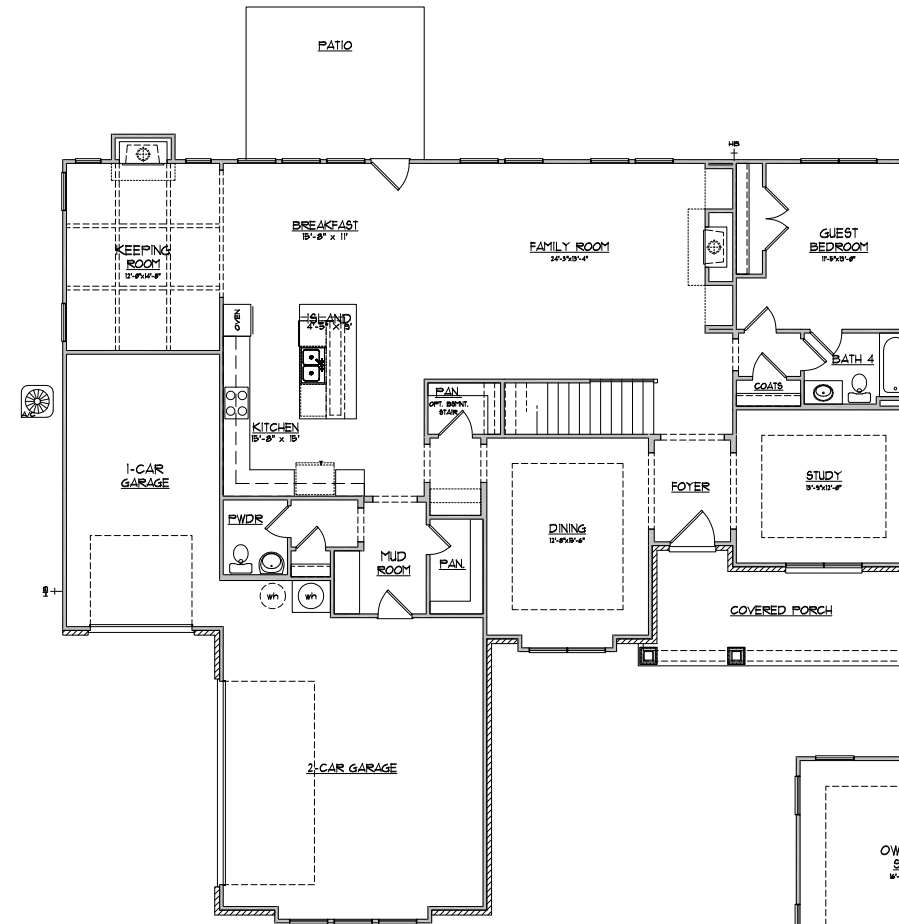

WESCOTT

THE EDMONTON

RIGHT ELEVATION
OPTIONAL MASTER SUITE II

REAR ELEVATION
OPTIONAL MASTER SUITE II

OPTIONAL MASTER SUITE II

OPTIONAL NAPOLEAN FIREPLACE
IN OWNER SITTING

OPTIONAL READING ROOM

OPTIONAL DESK ALCOVE

NEW HOMES DIVISION
CONDOS • SINGLE FAMILY • TOWNHOMES

WESCOTT

THE EDMONTON

FLOORPLANS

FIRST FLOOR - B

FIRST FLOOR - C

SECOND FLOOR - B

SECOND FLOOR - C