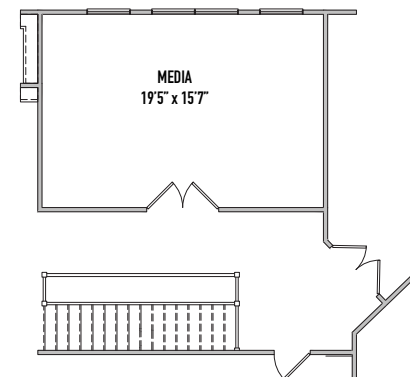

OPT MEDIA ROOM
ILO FAMILY ROOM