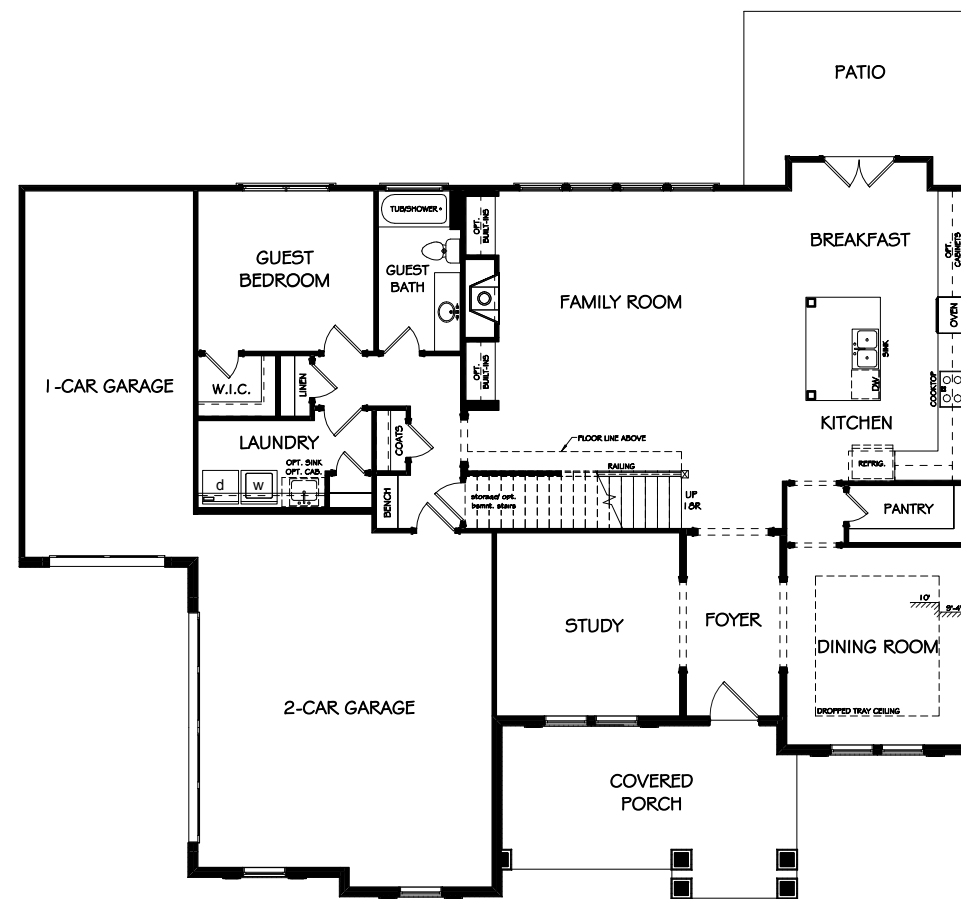

WESCOTT

THE DARLINGTON

OPT SMALL COVERED PATIO

OPT LARGE COVERED PATIO

OPT LARGE COVERED PATIO
W/OPT KEEPING ROOM

OPT KEEPING ROOM

OPT MEDIA ROOM
ILO FAMILY ROOM

OPT BEDROOM 6
BATH 5 ILO OF LOFT

NEW HOMES DIVISION
CONDOS • SINGLE FAMILY • TOWNHOMES

WESCOTT

THE DARLINGTON

FLOORPLANS

UNFINISHED BASEMENT

FIRST FLOOR

SECOND FLOOR