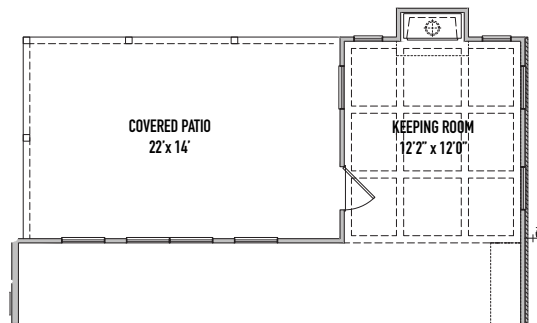

OPT LARGE COVERED PATIO
W/OPT KEEPING ROOM