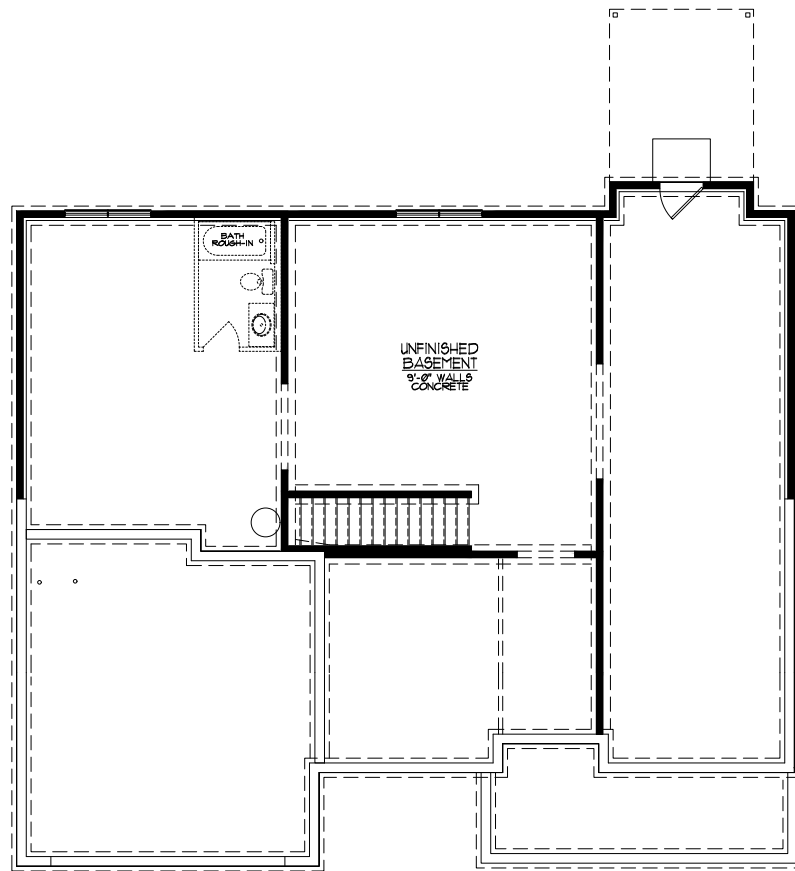

WESCOTT

THE DARLINGTON

OPT SMALL COVERED PATIO

OPT LARGE COVERED PATIO

OPT LARGE COVERED PATIO
W/OPT KEEPING ROOM

OPT KEEPING ROOM

OPT MEDIA ROOM
ILO FAMILY ROOM

OPT BEDROOM 6
BATH 5 ILO OF LOFT

OPT EXTENDED SITTING
OVER KEEPING ROOM

ELEVATION E

PATRICK MALLOY
LUXURY COLLECTION

770.254.5358 | PMCOMMUNITIES.COM

BERKSHIRE HATHAWAY HomeServices | Georgia Properties

All information is believed to be accurate but is not warranted and is subject to errors, omissions, changes or withdrawal without notice.
©2017 BHH Affiliates, LLC. An independently owned and operated franchisee of BHH Affiliates, LLC. Berkshire Hathaway HomeServices and the Berkshire Hathaway HomeServices symbol are registered service marks of HomeServices of America, Inc.® Equal Housing Opportunity.

NEW HOMES DIVISION
CONDOS • SINGLE FAMILY • TOWNHOMES

WESCOTT

THE DARLINGTON

FLOORPLANS

UNFINISHED BASEMENT

FIRST FLOOR

SECOND FLOOR