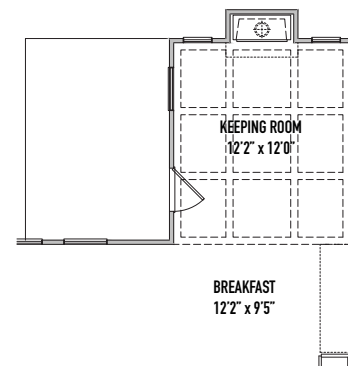

OPT KEEPING ROOM