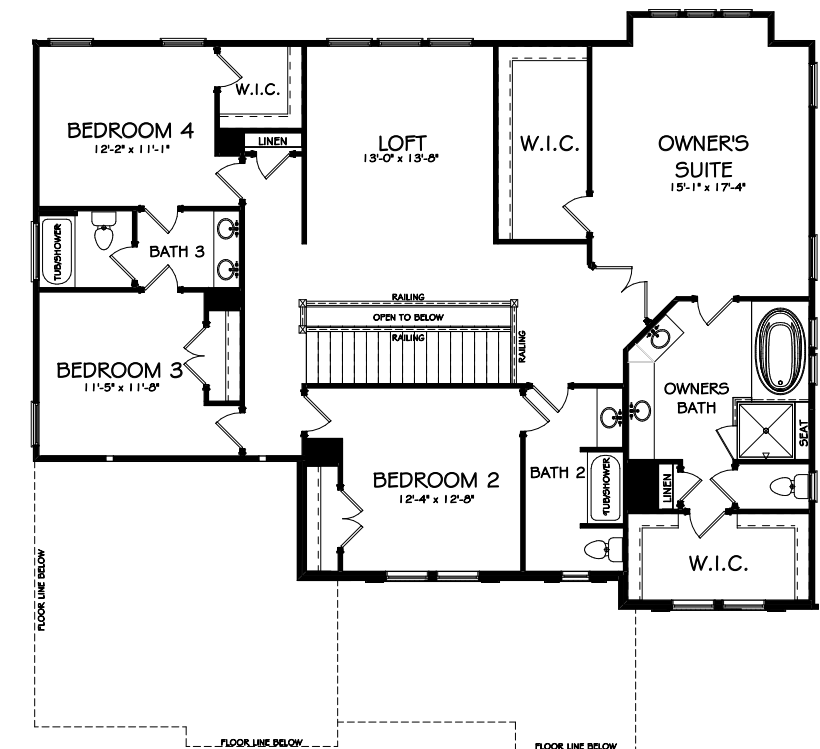

WESCOTT

THE DARLINGTON

OPT SMALL COVERED PATIO

OPT LARGE COVERED PATIO

OPT LARGE COVERED PATIO
W/OPT KEEPING ROOM

OPT KEEPING ROOM

OPT MEDIA ROOM
ILO FAMILY ROOM

OPT BEDROOM 6
BATH 5 ILO OF LOFT

NEW HOMES DIVISION
CONDOS • SINGLE FAMILY • TOWNHOMES

WESCOTT

THE DARLINGTON

FLOORPLANS

UNFINISHED BASEMENT

FIRST FLOOR

SECOND FLOOR