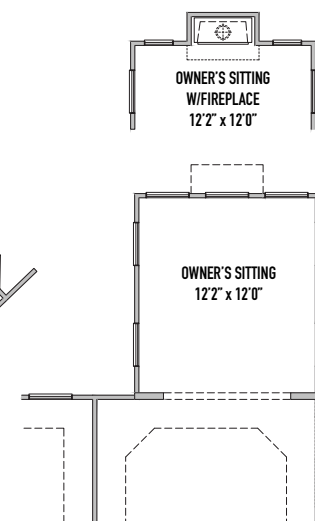

OPT EXTENDED SITTING
OVER KEEPING ROOM