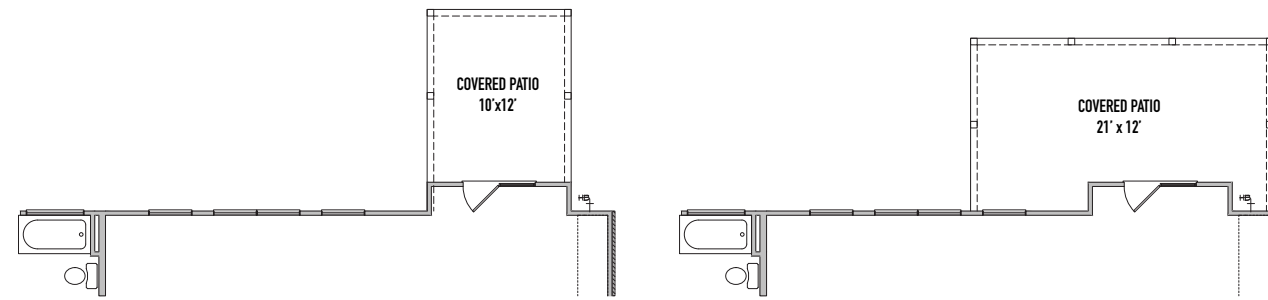

WESCOTT

THE DARLINGTON

OPT SMALL COVERED PATIO

OPT LARGE COVERED PATIO