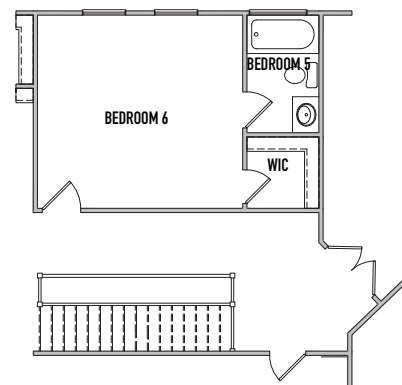

OPT BEDROOM 6
BATH 5 ILO OF LOFT