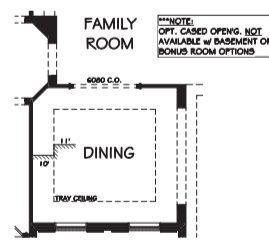

WEST COBB, GEORGIA

KYLE FARM

ADD TO LIFE | EST 2016

WEXFORD

ELEVATION A

ELEVATION B

4 BEDROOM | 3.5 BATH | 13,098 SQUARE FEET

WEXFORD

4 BEDROOM | 3.5 BATH | 3,098 SQUARE FEET

FLOORPLAN

FIRST FLOOR PLAN - A

OPTIONS

OPT. BONUS ROOM PLAN

OPT. COFFERED CEILING @ DINING

OPT. CASED OPENING @ DINING

OPT. STAIRS TO BONUS @ 1ST FLOOR

OPT. OWNER'S SITTING AREA

OPT. OWNER'S BATH