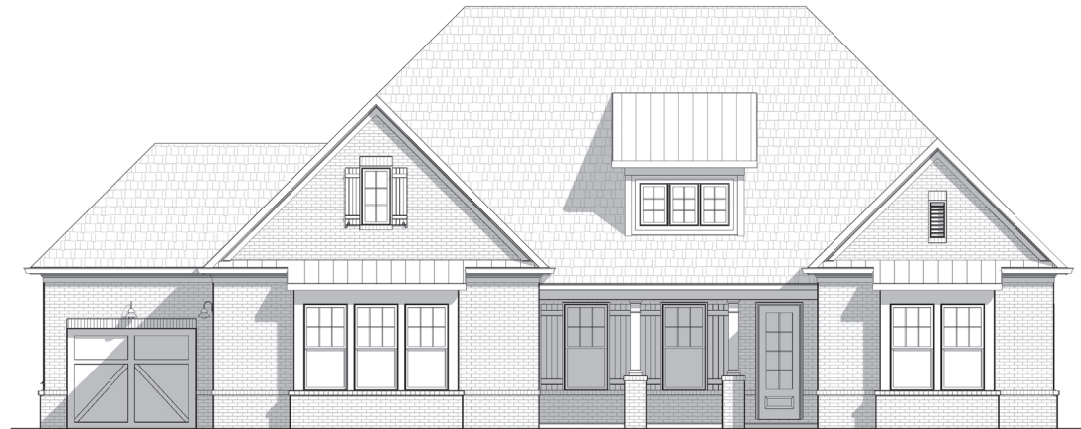

WEST COBB, GEORGIA

KYLE FARM

ADD TO LIFE | EST 2016

WEXFORD

ELEVATION A

ELEVATION B

4 BEDROOM | 3.5 BATH | 13,098 SQUARE FEET

WEXFORD

4 BEDROOM | 3.5 BATH | 3,098 SQUARE FEET

FLOORPLAN

FIRST FLOOR PLAN - A

OPTIONS

OPT. BONUS ROOM PLAN

OPT. COFFERED CEILING @ DINING

OPT. CASED OPENING @ DINING

OPT. STAIRS TO BONUS @ 1ST FLOOR