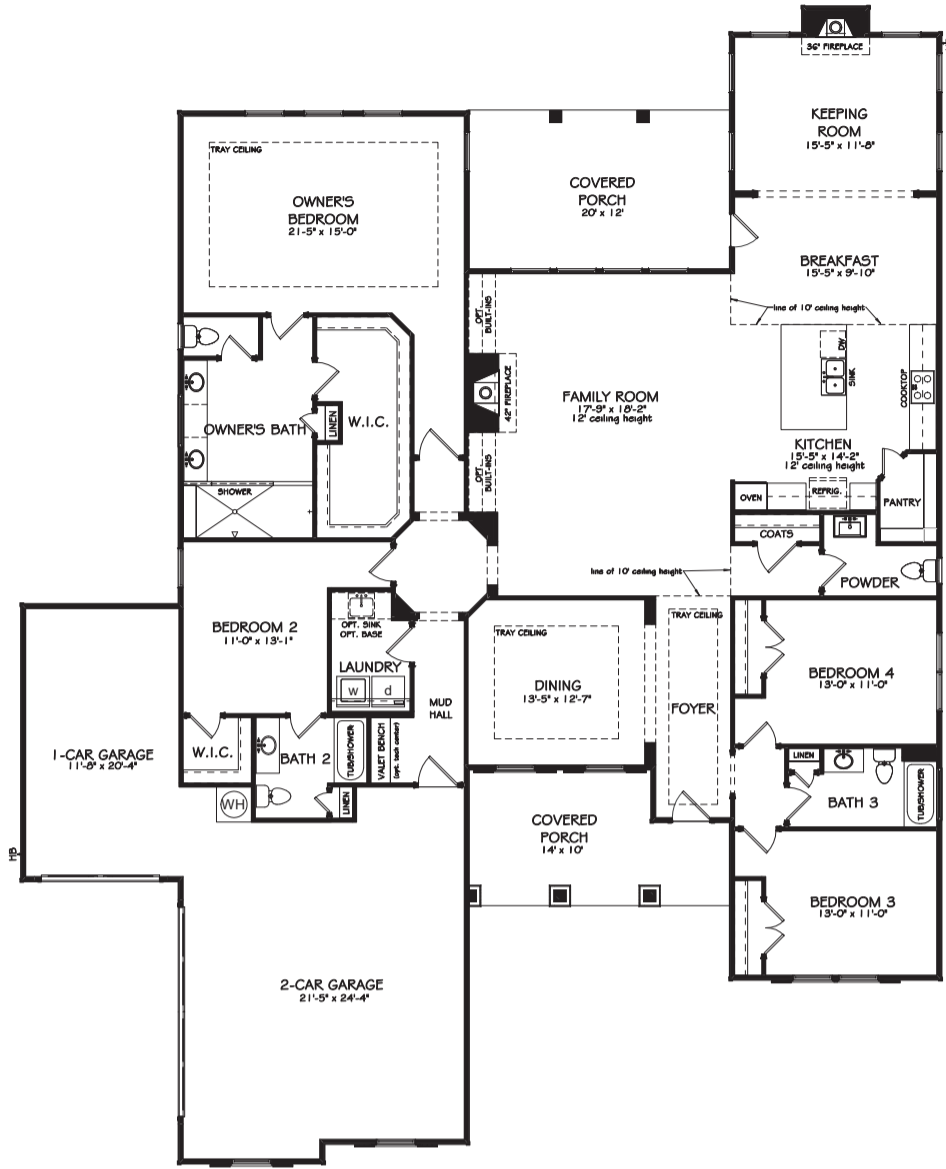

WEST COBB, GEORGIA

KYLE FARM

ADD TO LIFE | EST 2016

WEXFORD

ELEVATION A

ELEVATION B

4 BEDROOM | 3.5 BATH | 13,098 SQUARE FEET

WEXFORD

4 BEDROOM | 3.5 BATH | 3,098 SQUARE FEET

FLOORPLAN

FIRST FLOOR PLAN - A

OPTIONS

OPT. BONUS ROOM PLAN

OPT. COFFERED CEILING @ DINING

OPT. CASED OPENING @ DINING

OPT. STAIRS TO BONUS @ 1ST FLOOR

OPT. OWNER'S SITTING AREA

OPT. OWNER'S BATH