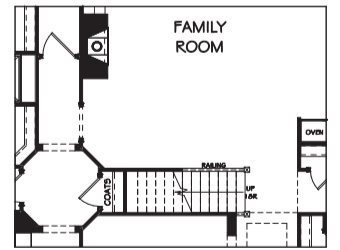

WEST COBB, GEORGIA

KYLE FARM

ADD TO LIFE | EST 2016

WEXFORD

ELEVATION A

ELEVATION B

4 BEDROOM | 3.5 BATH | 13,098 SQUARE FEET

WEXFORD

4 BEDROOM | 3.5 BATH | 3,098 SQUARE FEET

FLOORPLAN

FIRST FLOOR PLAN - A

OPTIONS

OPT. BONUS ROOM PLAN

OPT. COFFERED CEILING @ DINING

OPT. CASED OPENING @ DINING

OPT. STAIRS TO BONUS @ 1ST FLOOR

OPT. OWNER'S SITTING AREA

OPT. OWNER'S BATH