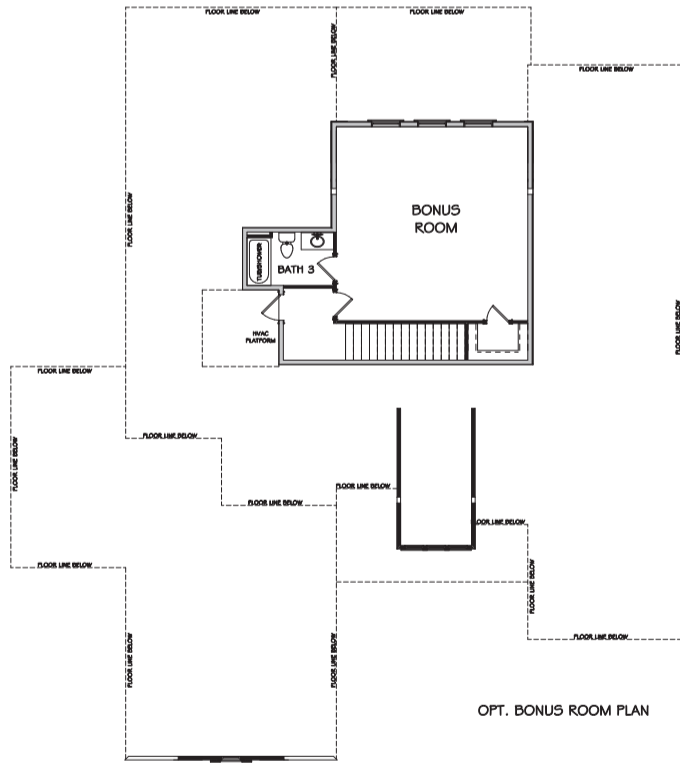

WEST COBB, GEORGIA

KYLE FARM

ADD TO LIFE | EST 2016

WEXFORD

ELEVATION A

ELEVATION B

4 BEDROOM | 3.5 BATH | 13,098 SQUARE FEET

WEXFORD

4 BEDROOM | 3.5 BATH | 3,098 SQUARE FEET

FLOORPLAN

FIRST FLOOR PLAN - A

OPTIONS

OPT. BONUS ROOM PLAN

OPT. COFFERED CEILING @ DINING

OPT. CASED OPENING @ DINING

OPT. STAIRS TO BONUS @ 1ST FLOOR

OPT. OWNER'S SITTING AREA

OPT. OWNER'S BATH