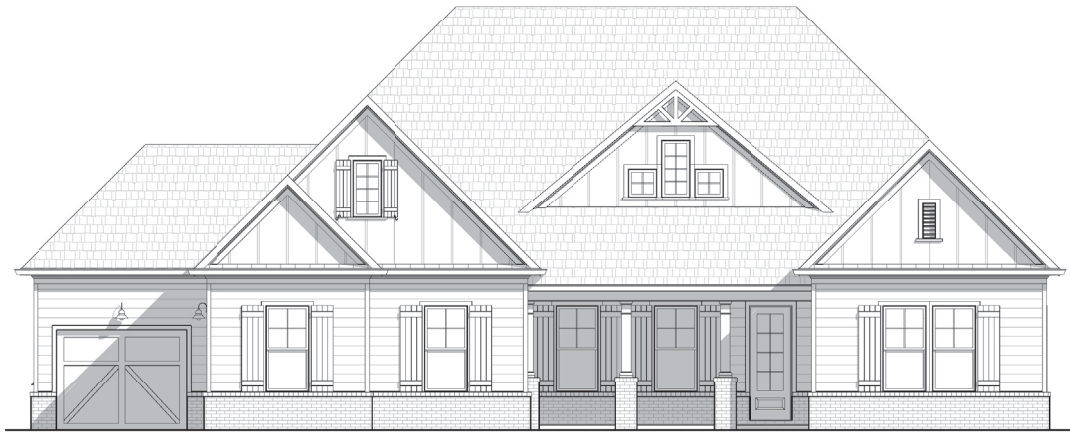

WEST COBB, GEORGIA

KYLE FARM

ADD TO LIFE | EST 2016

WEXFORD

ELEVATION A

ELEVATION B

4 BEDROOM | 3.5 BATH | 13,098 SQUARE FEET

WEXFORD