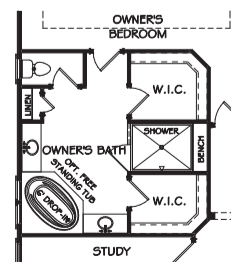

WEST COBB, GEORGIA

KYLE FARM

ADD TO LIFE | EST 2016

WEXFORD

ELEVATION A

ELEVATION B

4 BEDROOM | 3.5 BATH | 13,098 SQUARE FEET

WEXFORD

4 BEDROOM | 3.5 BATH | 3,098 SQUARE FEET

FLOORPLAN

FIRST FLOOR PLAN - A

OPTIONS

OPT. BONUS ROOM PLAN

OPT. COFFERED CEILING @ DINING

OPT. CASED OPENING @ DINING

OPT. STAIRS TO BONUS @ 1ST FLOOR

OPT. OWNER'S SITTING AREA

OPT. OWNER'S BATH