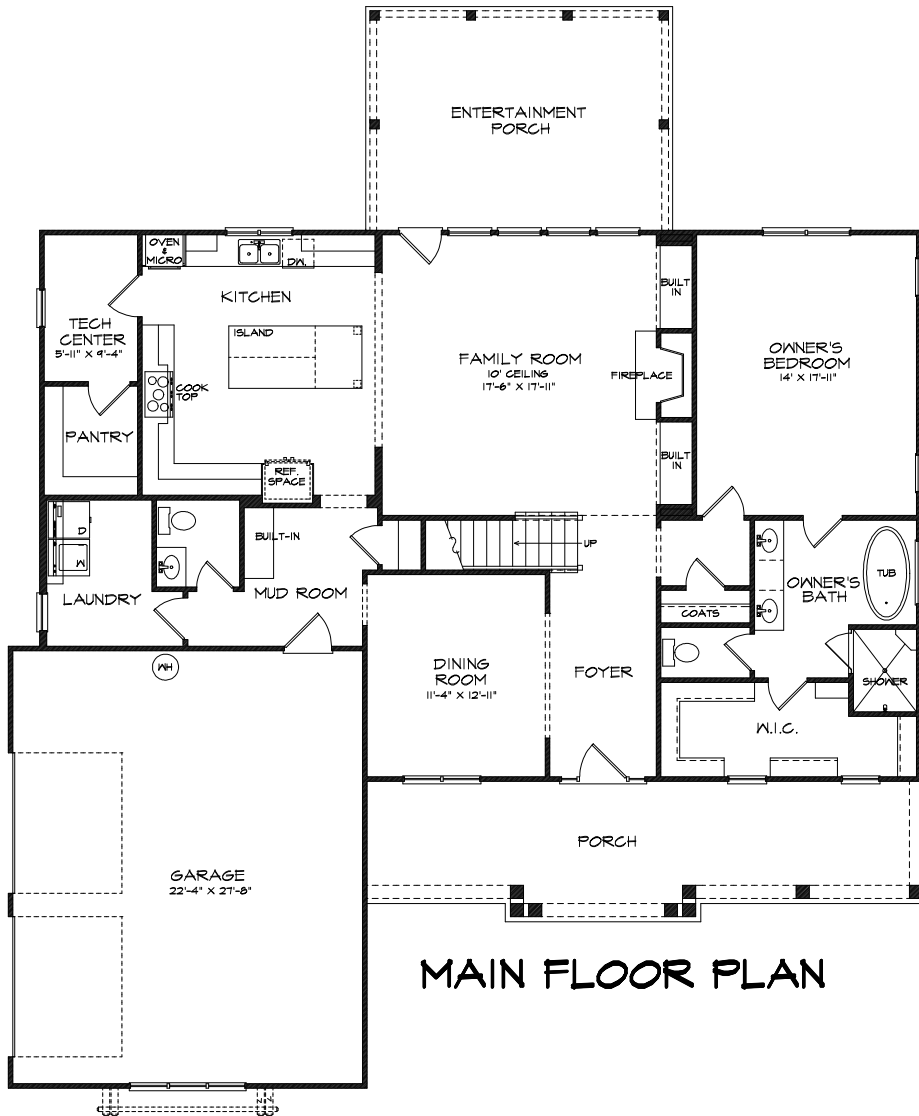

THE LAKESIDE

MAIN FLOOR PLAN

UPPER FLOOR PLAN

NEW LEAF HOMES

706-621-7112
WWW.NEWLEAFHOMESGA.COM

SALES & MARKETING BY:
 BERKSHIRE HATHAWAY HOMESERVICES
 KRISTEN CUNNINGHAM & VERKINA PARRISH
 T70-843-1390 / T70-846-8004

BECAUSE WE ARE ROUTINELY IMPROVING OUR DESIGNS,
 WE RESERVE THE RIGHT TO CHANGE PLANS, ELEVATIONS
 AND ROOM DIMENSIONS FROM THAT WHICH IS SHOWN ON
 THIS DOCUMENT. ROOM DIMENSIONS ARE APPROXIMATE.