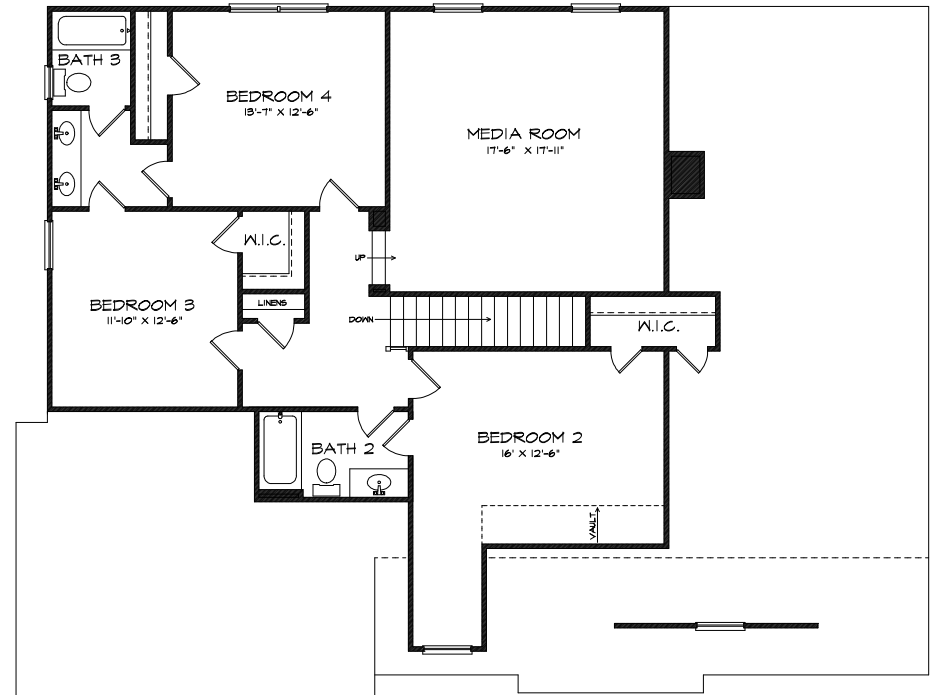

THE LAKESIDE

MAIN FLOOR PLAN

UPPER FLOOR PLAN

NEW LEAF HOMES

706-621-7112
WWW.NEWLEAFHOMESGA.COM

SALES & MARKETING BY:
 BERKSHIRE HATHAWAY HOMESERVICES
 KRISTEN CUNNINGHAM & VERKINA PARRISH
 T70-843-1390 / T70-846-8004

BECAUSE WE ARE ROUTINELY IMPROVING OUR DESIGNS,
 WE RESERVE THE RIGHT TO CHANGE PLANS, ELEVATIONS
 AND ROOM DIMENSIONS FROM THAT WHICH IS SHOWN ON
 THIS DOCUMENT. ROOM DIMENSIONS ARE APPROXIMATE.