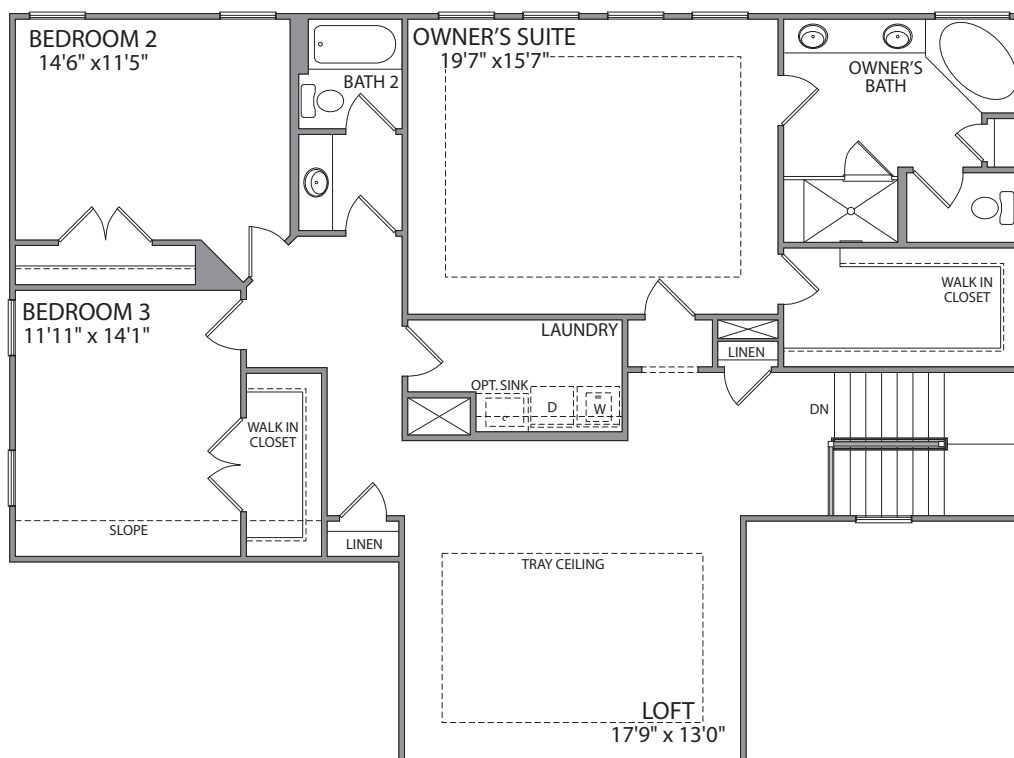

## WESSEX

ELEVATION A

ELEVATION B

ELEVATION C

4 BEDROOM | 3 BATH | 3,604 SQUARE FEET

# WESSEX

4 BEDROOM | 3 BATH | 3,604 SQUARE FEET

## FIRST FLOOR

## SECOND FLOOR