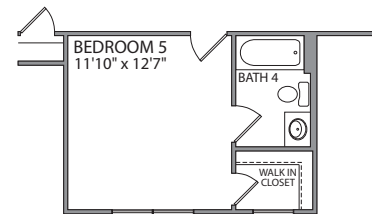

OPT. BEDROOM 5
W/BATH 4