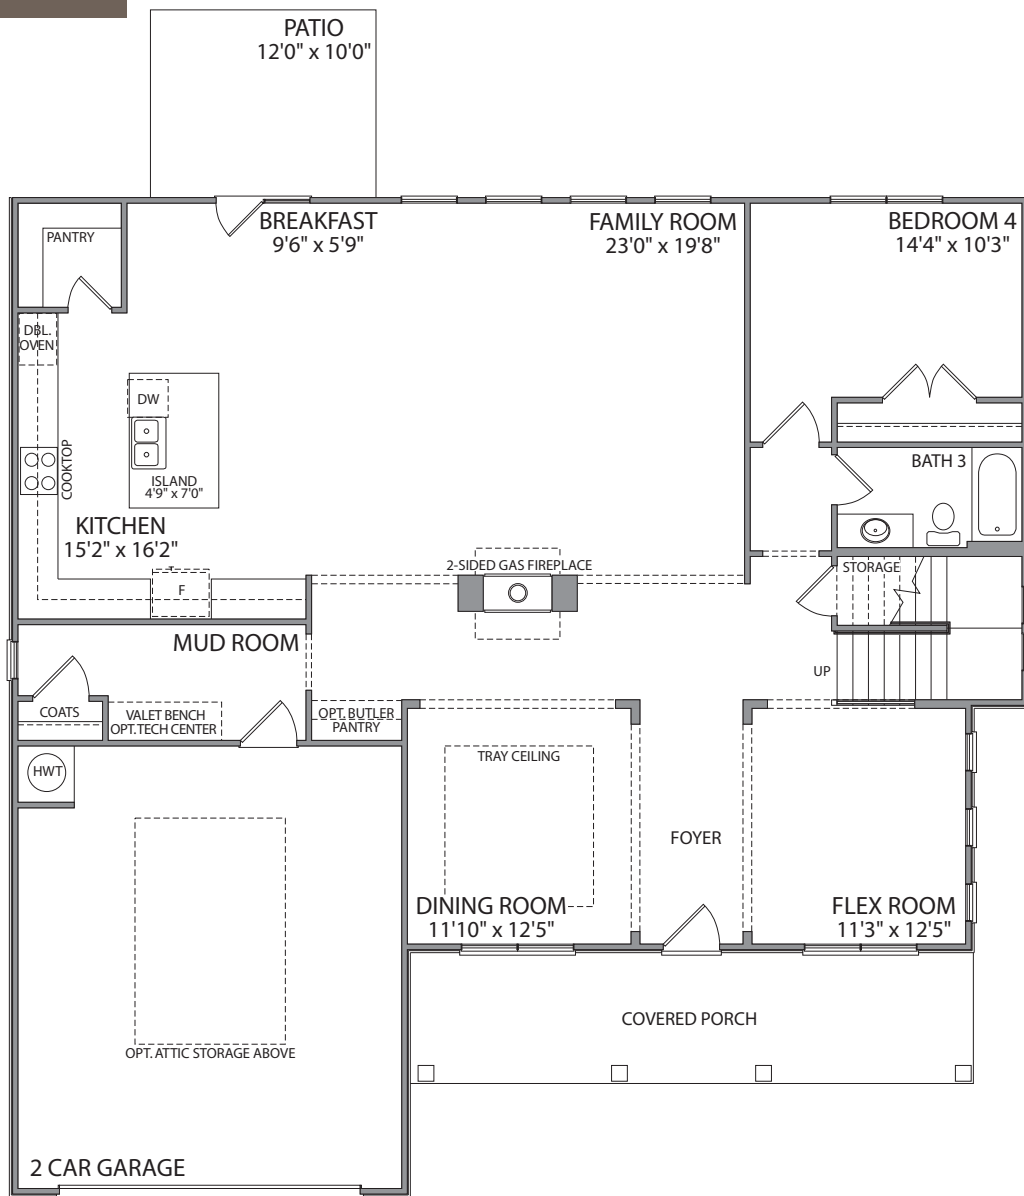

## WESSEX

ELEVATION A

ELEVATION B

ELEVATION C

4 BEDROOM | 3 BATH | 3,604 SQUARE FEET

# WESSEX

4 BEDROOM | 3 BATH | 3,604 SQUARE FEET

## FIRST FLOOR

## SECOND FLOOR