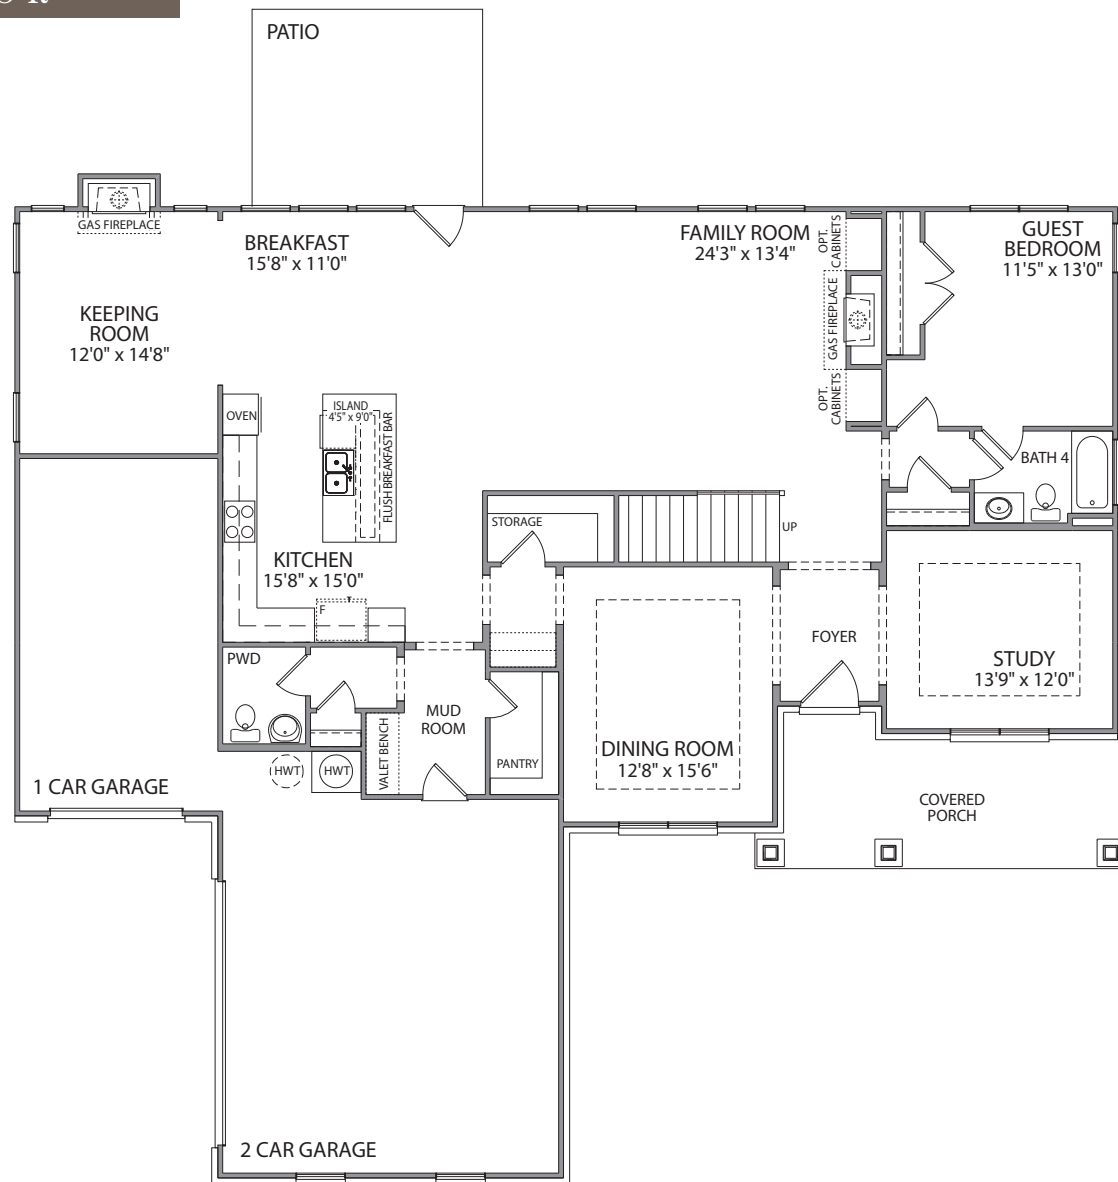

## EDMONTON

ELEVATION A

ELEVATION B

ELEVATION C

5 BEDROOM | 4.5 BATH | 14,243 SQUARE FEET

# EDMONTON

5 BEDROOM | 4.5 BATH | 4,243 SQUARE FEET

## FIRST FLOOR

## SECOND FLOOR