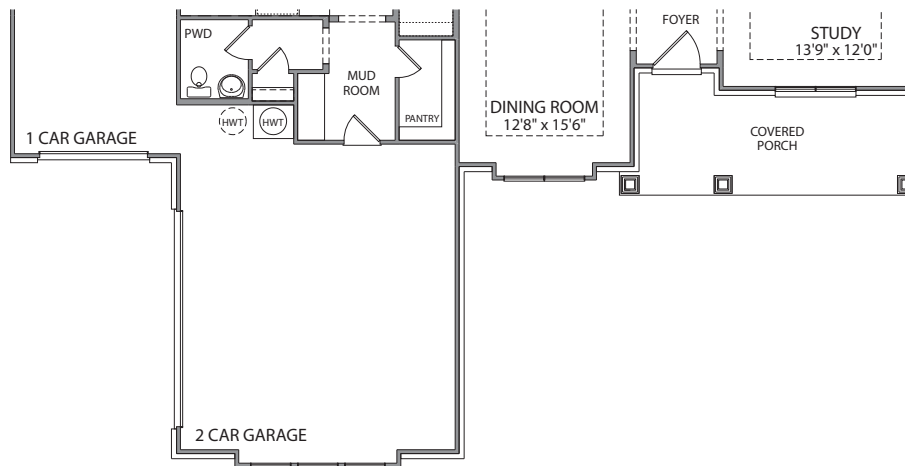

## SECOND FLOOR

# EDMONTON

5 BEDROOM | 4.5 BATH | 4,243 SQUARE FEET

## FIRST FLOOR OPTIONS

ELEVATION B

OPT. OWNER'S SUITE 2

ELEVATION C