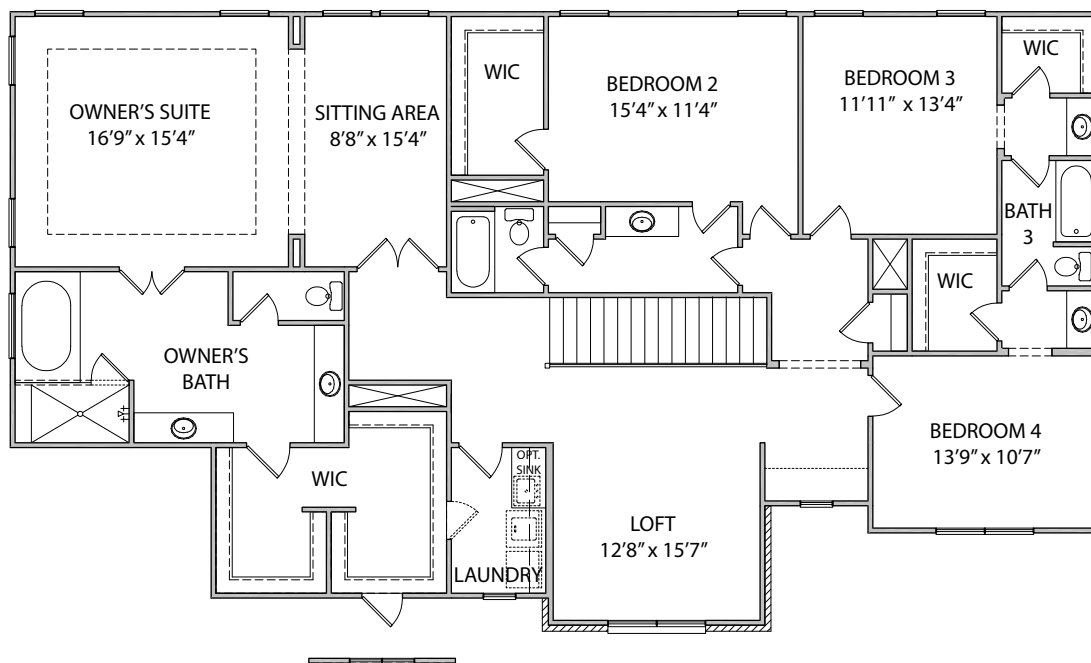

## EDMONTON

ELEVATION A

ELEVATION B

ELEVATION C

5 BEDROOM | 4.5 BATH | 14,243 SQUARE FEET

# EDMONTON

5 BEDROOM | 4.5 BATH | 4,243 SQUARE FEET