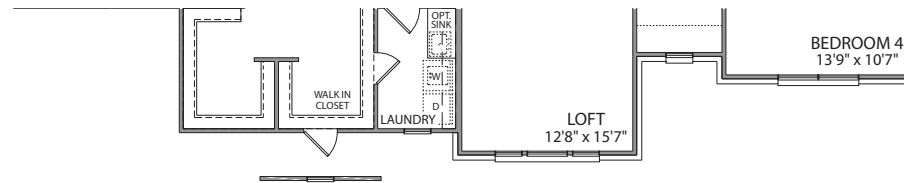

ELEVATION C

4987 Kyle Drive, Powder Springs, Georgia 30127 | 770-254-5401 | PMCommunities.com

All exterior renderings are artist concept. All plans and dimensions are approximate and subject to change without notice. Plans and room dimensions may vary according to elevation. All information is believed to be accurate but is not warranted and subject to errors, omissions, changes or withdrawal without notice.
Equal Housing Opportunity.

PATRICK MALLOY
COMMUNITIES

BERKSHIRE
HATHAWAY | Georgia
HomeServices Properties

NEW HOMES DIVISION
CONDOS • SINGLE FAMILY • TOWNHOMES