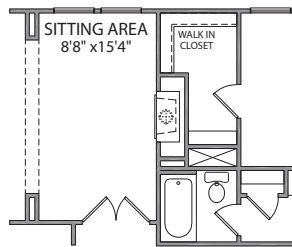

EDMONTON

5 BEDROOM | 4.5 BATH | 4,243 SQUARE FEET

SECOND FLOOR OPTIONS

OWNER'S SITTING AREA
OPT. FIREPLACE