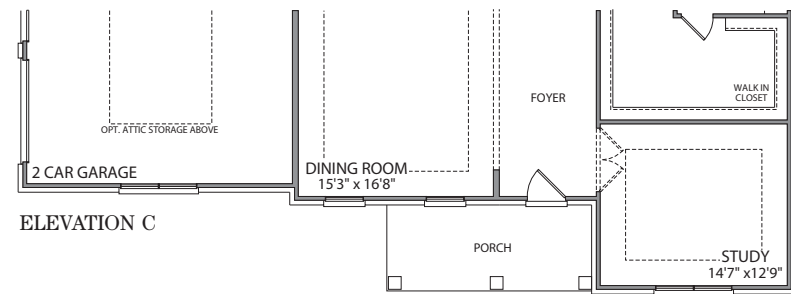

CHATHAM

4 BEDROOM | 3.5 BATH | 4,457 SQUARE FEET

FIRST FLOOR

SECOND FLOOR

CHATHAM

4 BEDROOM | 3.5 BATH | 4,457 SQUARE FEET

FIRST FLOOR OPTIONS

OPT. KEEPING ROOM

OPT. COVERED PATIO

ELEVATION B

ELEVATION C

CHATHAM

4 BEDROOM | 3.5 BATH | 4,457 SQUARE FEET

SECOND FLOOR OPTIONS

4987 Kyle Drive, Powder Springs, Georgia 30127

770-254-5401