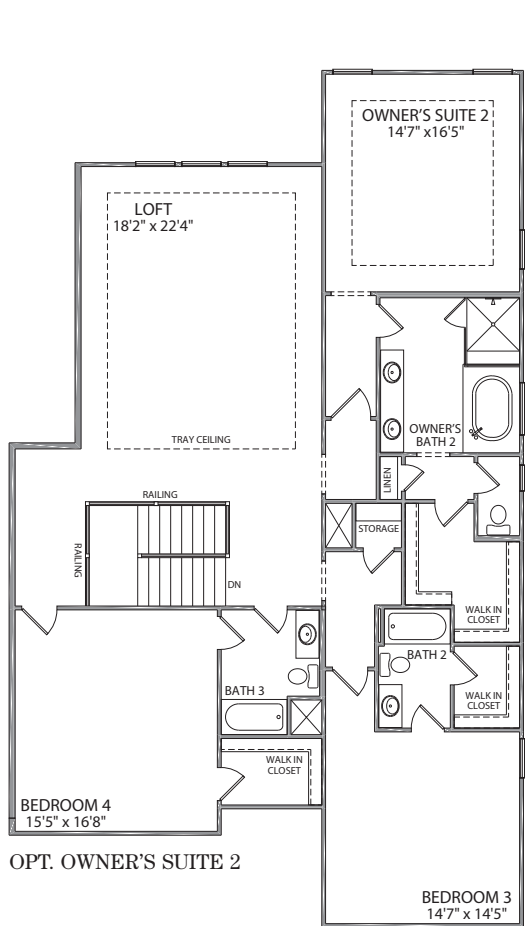

WEST COBB, GEORGIA

KYLE FARM

ADD TO LIFE | EST 2016

CHATHAM

ELEVATION A

ELEVATION B

ELEVATION C

4 BEDROOM | 3.5 BATH | 4,457 SQUARE FEET

CHATHAM

4 BEDROOM | 3.5 BATH | 4,457 SQUARE FEET

FIRST FLOOR

SECOND FLOOR

CHATHAM

4 BEDROOM | 3.5 BATH | 4,457 SQUARE FEET

FIRST FLOOR OPTIONS

OPT. KEEPING ROOM

OPT. COVERED PATIO

ELEVATION B

ELEVATION C

CHATHAM

4 BEDROOM | 3.5 BATH | 4,457 SQUARE FEET

SECOND FLOOR OPTIONS

4987 Kyle Drive, Powder Springs, Georgia 30127

770-254-5401

PMCommunities.com

All exterior renderings are artist concept. All plans and dimensions are approximate and subject to change without notice. Plans and room dimensions may vary according to elevation. All information is believed to be accurate but is not warranted and subject to errors, omissions, changes or withdrawal without notice. Equal Housing Opportunity.