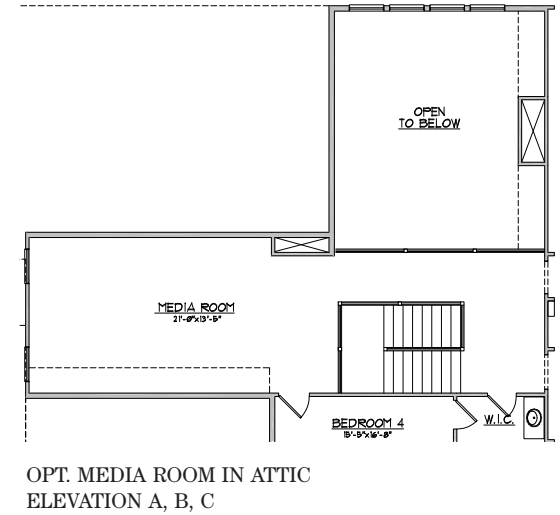

OPT. COVERED PATIO

ELEVATION B

ELEVATION C

CHATHAM

4 BEDROOM | 3.5 BATH | 4,457 SQUARE FEET

SECOND FLOOR OPTIONS

4987 Kyle Drive, Powder Springs, Georgia 30127

770-254-5401