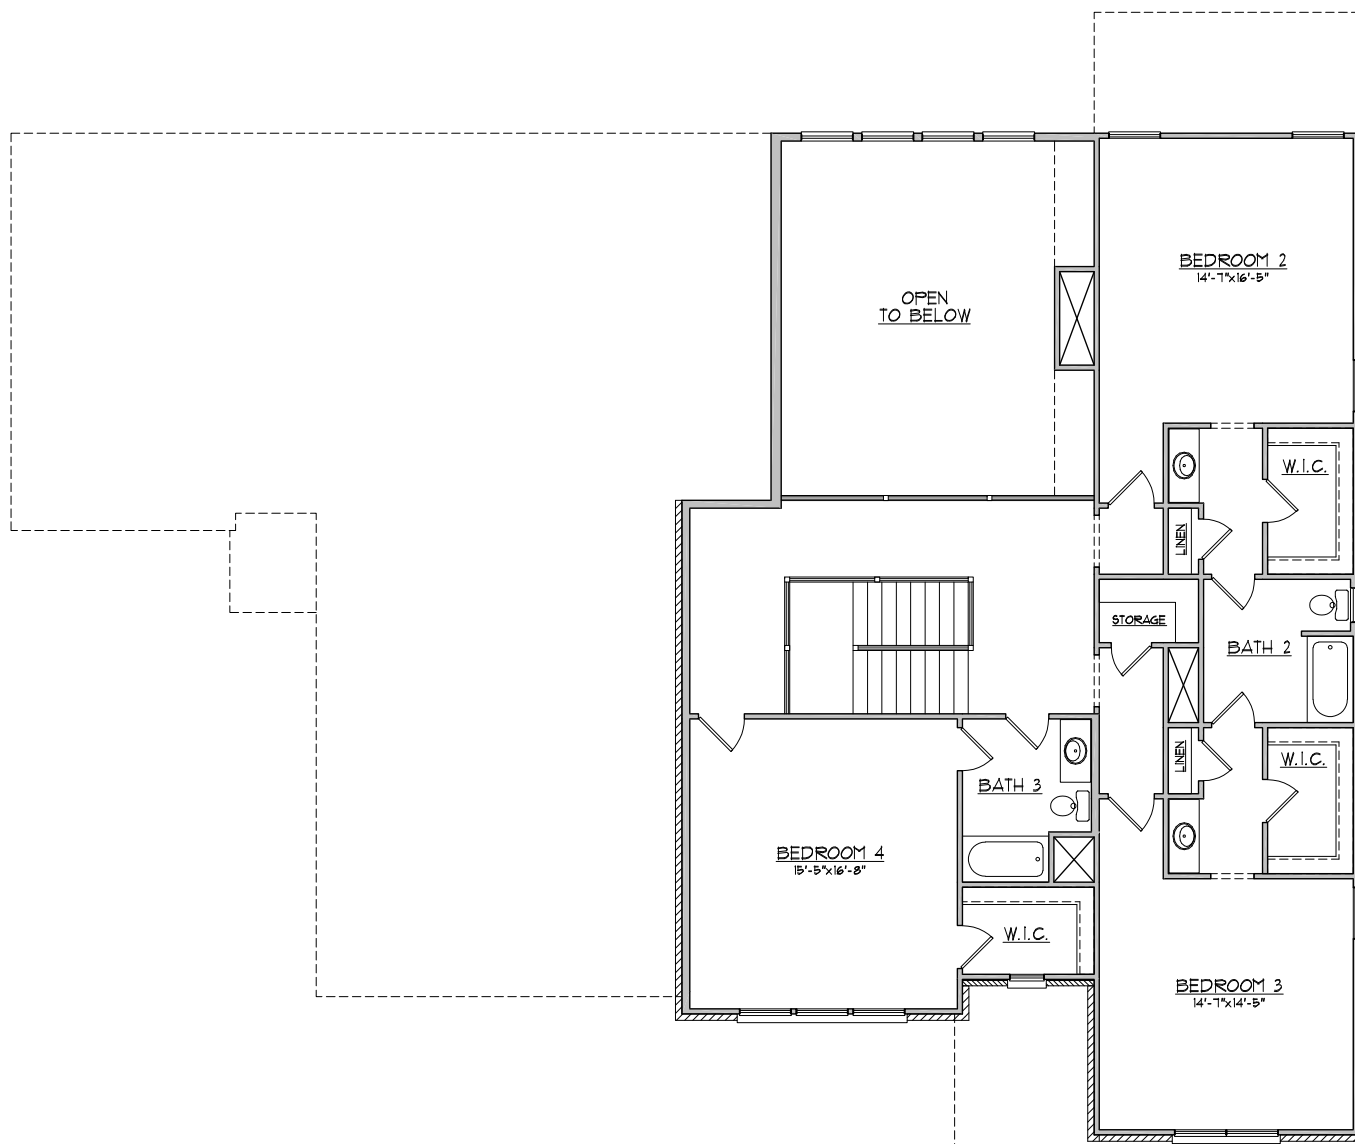

WEST COBB, GEORGIA

KYLE FARM

ADD TO LIFE | EST 2016

CHATHAM

ELEVATION A

ELEVATION B

ELEVATION C

4 BEDROOM | 3.5 BATH | 4,457 SQUARE FEET

CHATHAM

4 BEDROOM | 3.5 BATH | 4,457 SQUARE FEET

FIRST FLOOR

SECOND FLOOR

CHATHAM

4 BEDROOM | 3.5 BATH | 4,457 SQUARE FEET

FIRST FLOOR OPTIONS

OPT. KEEPING ROOM

OPT. COVERED PATIO

ELEVATION B

ELEVATION C

CHATHAM

4 BEDROOM | 3.5 BATH | 4,457 SQUARE FEET

SECOND FLOOR OPTIONS

4987 Kyle Drive, Powder Springs, Georgia 30127

770-254-5401