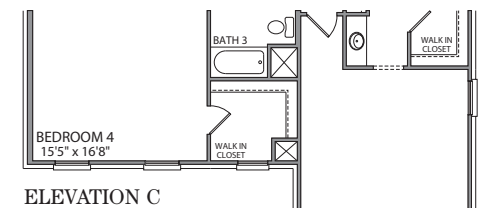

OPT. COVERED PATIO

ELEVATION B

ELEVATION C

CHATHAM

4 BEDROOM | 3.5 BATH | 4,457 SQUARE FEET

SECOND FLOOR OPTIONS

4987 Kyle Drive, Powder Springs, Georgia 30127

770-254-5401