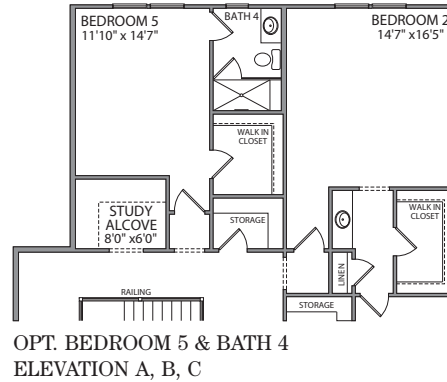

OPT. COVERED PATIO

ELEVATION B

ELEVATION C

CHATHAM

4 BEDROOM | 3.5 BATH | 4,457 SQUARE FEET

SECOND FLOOR OPTIONS

4987 Kyle Drive, Powder Springs, Georgia 30127

770-254-5401