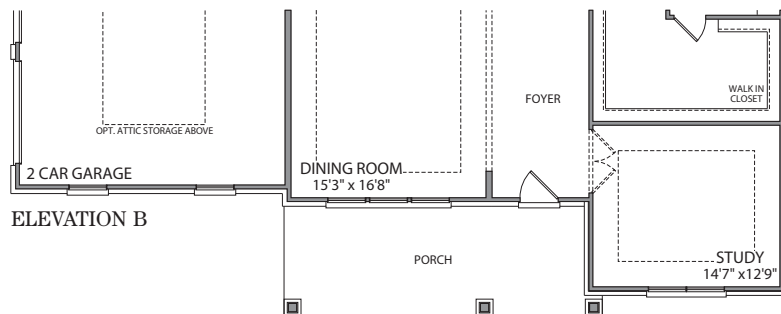

CHATHAM

4 BEDROOM | 3.5 BATH | 4,457 SQUARE FEET

FIRST FLOOR

SECOND FLOOR

CHATHAM

4 BEDROOM | 3.5 BATH | 4,457 SQUARE FEET

FIRST FLOOR OPTIONS

OPT. KEEPING ROOM

OPT. COVERED PATIO

ELEVATION B

ELEVATION C

CHATHAM

4 BEDROOM | 3.5 BATH | 4,457 SQUARE FEET

SECOND FLOOR OPTIONS

4987 Kyle Drive, Powder Springs, Georgia 30127

770-254-5401