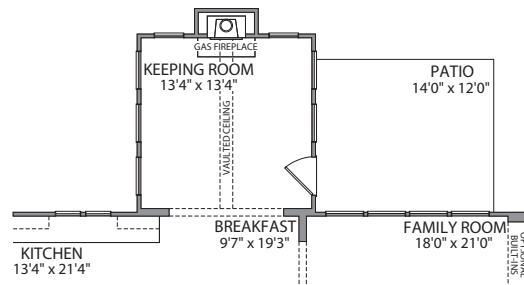

CHATHAM

4 BEDROOM | 3.5 BATH | 4,457 SQUARE FEET

FIRST FLOOR

SECOND FLOOR

CHATHAM

4 BEDROOM | 3.5 BATH | 4,457 SQUARE FEET

FIRST FLOOR OPTIONS

OPT. KEEPING ROOM