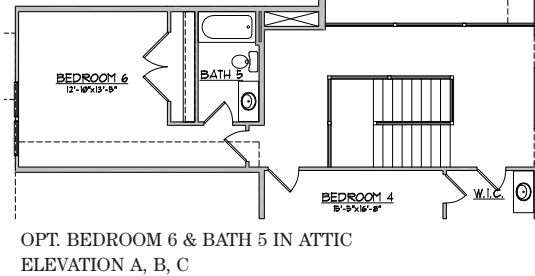

OPT. COVERED PATIO

ELEVATION B

ELEVATION C

CHATHAM

4 BEDROOM | 3.5 BATH | 4,457 SQUARE FEET

SECOND FLOOR OPTIONS

4987 Kyle Drive, Powder Springs, Georgia 30127

770-254-5401