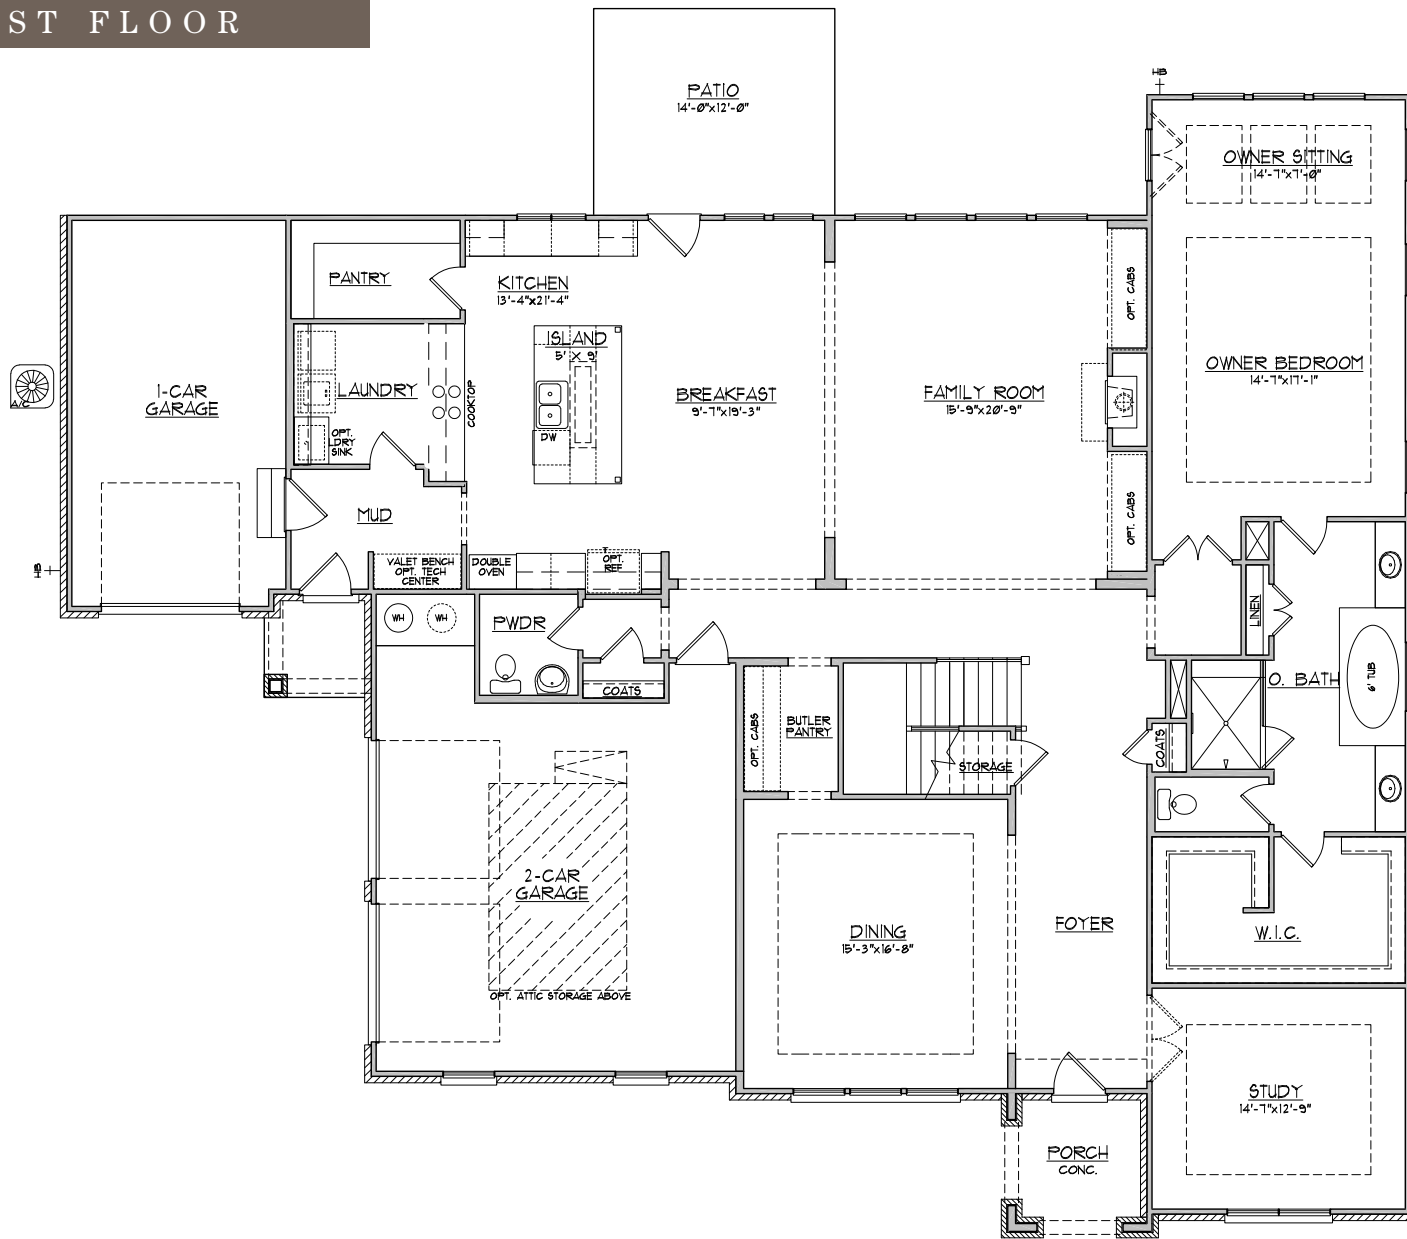

WEST COBB, GEORGIA

KYLE FARM

ADD TO LIFE | EST 2016

CHATHAM

ELEVATION A

ELEVATION B

ELEVATION C

4 BEDROOM | 3.5 BATH | 4,457 SQUARE FEET

CHATHAM

4 BEDROOM | 3.5 BATH | 4,457 SQUARE FEET

FIRST FLOOR

SECOND FLOOR

CHATHAM

4 BEDROOM | 3.5 BATH | 4,457 SQUARE FEET

FIRST FLOOR OPTIONS

OPT. KEEPING ROOM

OPT. COVERED PATIO

ELEVATION B

ELEVATION C

CHATHAM

4 BEDROOM | 3.5 BATH | 4,457 SQUARE FEET

SECOND FLOOR OPTIONS

4987 Kyle Drive, Powder Springs, Georgia 30127

770-254-5401