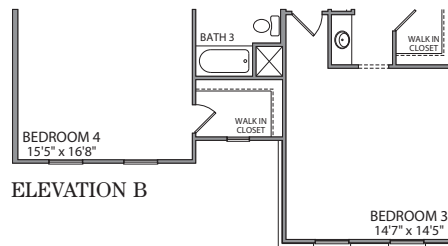

OPT. COVERED PATIO

ELEVATION B

ELEVATION C

CHATHAM

4 BEDROOM | 3.5 BATH | 4,457 SQUARE FEET

SECOND FLOOR OPTIONS

4987 Kyle Drive, Powder Springs, Georgia 30127

770-254-5401