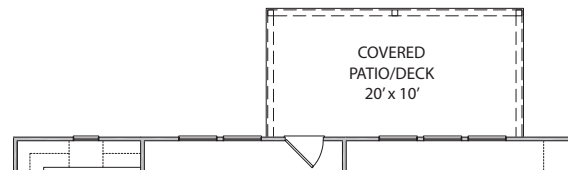

OPT. 3 CAR GARAGE
ELEVATION A, B, C

OPT. GUEST SUITE

OPT. DEN

OPT. KEEPING ROOM

ELEVATION B

ELEVATION C

OPT. SMALL COVERED PATIO

OPT. LARGE COVERED PATIO

OPT. COVERED PATIO & OPT. KEEPING ROOM

BUCKINGHAM

4 BEDROOM | 3.5 BATH | 3,490 SQUARE FEET

SECOND FLOOR OPTIONS

4987 Kyle Drive, Powder Springs, Georgia 30127 | 770-254-5401 | PMCommunities.com

All exterior renderings are artist concept. All plans and dimensions are approximate and subject to change without notice. Plans and room dimensions may vary according to elevation. All information is believed to be accurate but is not warranted and subject to errors, omissions, changes or withdrawal without notice.
Equal Housing Opportunity.