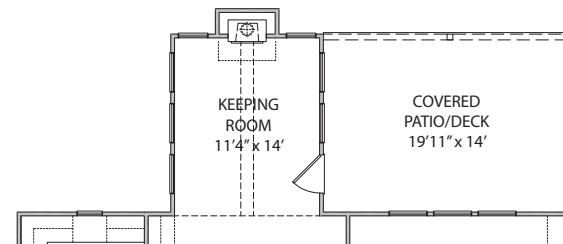

BUCKINGHAM

4 BEDROOM | 3.5 BATH | 3,490 SQUARE FEET

FIRST FLOOR

SECOND FLOOR

BUCKINGHAM

4 BEDROOM | 3.5 BATH | 3,490 SQUARE FEET

FIRST FLOOR OPTIONS

OPT. 2 CAR SIDE LOAD GARAGE
ELEVATION A, B, C

OPT. 3 CAR GARAGE
ELEVATION A, B, C

OPT. GUEST SUITE

OPT. DEN

OPT. KEEPING ROOM

ELEVATION B

ELEVATION C

OPT. SMALL COVERED PATIO

OPT. LARGE COVERED PATIO

OPT. COVERED PATIO & OPT. KEEPING ROOM

BUCKINGHAM

4 BEDROOM | 3.5 BATH | 3,490 SQUARE FEET

SECOND FLOOR OPTIONS

4987 Kyle Drive, Powder Springs, Georgia 30127 | 770-254-5401 | PMCommunities.com

All exterior renderings are artist concept. All plans and dimensions are approximate and subject to change without notice. Plans and room dimensions may vary according to elevation. All information is believed to be accurate but is not warranted and subject to errors, omissions, changes or withdrawal without notice.
Equal Housing Opportunity.