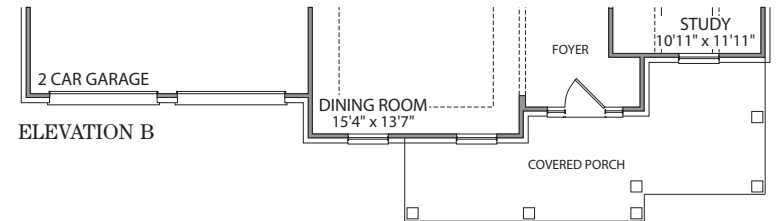

OPT. 3 CAR GARAGE
ELEVATION A, B, C

OPT. GUEST SUITE

OPT. DEN

OPT. KEEPING ROOM

ELEVATION B

ELEVATION C

OPT. SMALL COVERED PATIO

OPT. LARGE COVERED PATIO

OPT. COVERED PATIO & OPT. KEEPING ROOM

BUCKINGHAM

4 BEDROOM | 3.5 BATH | 3,490 SQUARE FEET

SECOND FLOOR OPTIONS

4987 Kyle Drive, Powder Springs, Georgia 30127 | 770-254-5401 | PMCommunities.com

All exterior renderings are artist concept. All plans and dimensions are approximate and subject to change without notice. Plans and room dimensions may vary according to elevation. All information is believed to be accurate but is not warranted and subject to errors, omissions, changes or withdrawal without notice.
Equal Housing Opportunity.