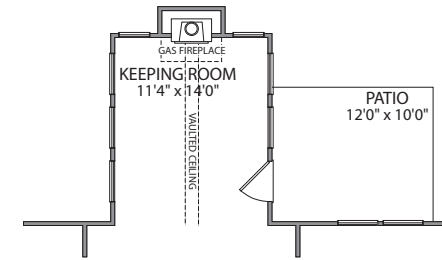

BUCKINGHAM

4 BEDROOM | 3.5 BATH | 3,490 SQUARE FEET

FIRST FLOOR

SECOND FLOOR

BUCKINGHAM

4 BEDROOM | 3.5 BATH | 3,490 SQUARE FEET

FIRST FLOOR OPTIONS

OPT. 2 CAR SIDE LOAD GARAGE
ELEVATION A, B, C

OPT. 3 CAR GARAGE
ELEVATION A, B, C

OPT. GUEST SUITE

OPT. DEN

OPT. KEEPING ROOM

ELEVATION B

ELEVATION C

OPT. SMALL COVERED PATIO

OPT. LARGE COVERED PATIO