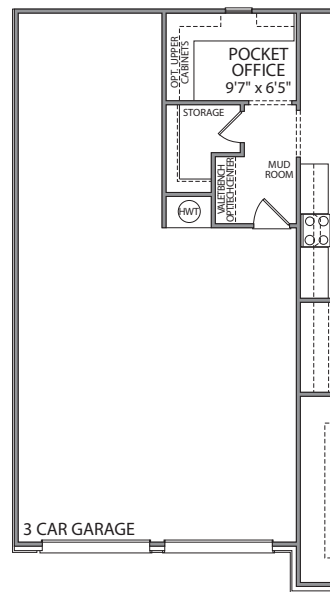

WEST COBB, GEORGIA

KYLE FARM

ADD TO LIFE | EST 2016

BUCKINGHAM

ELEVATION A

ELEVATION B

ELEVATION C

4 BEDROOM | 3.5 BATH | 3,490 SQUARE FEET

BUCKINGHAM

4 BEDROOM | 3.5 BATH | 3,490 SQUARE FEET

FIRST FLOOR

SECOND FLOOR

BUCKINGHAM

4 BEDROOM | 3.5 BATH | 3,490 SQUARE FEET

FIRST FLOOR OPTIONS

OPT. 2 CAR SIDE LOAD GARAGE
ELEVATION A, B, C

OPT. 3 CAR GARAGE
ELEVATION A, B, C

OPT. GUEST SUITE

OPT. DEN

OPT. KEEPING ROOM

ELEVATION B

ELEVATION C

OPT. SMALL COVERED PATIO

OPT. LARGE COVERED PATIO

OPT. COVERED PATIO & OPT. KEEPING ROOM

BUCKINGHAM

4 BEDROOM | 3.5 BATH | 3,490 SQUARE FEET

SECOND FLOOR OPTIONS

4987 Kyle Drive, Powder Springs, Georgia 30127 | 770-254-5401 | PMCommunities.com

All exterior renderings are artist concept. All plans and dimensions are approximate and subject to change without notice. Plans and room dimensions may vary according to elevation. All information is believed to be accurate but is not warranted and subject to errors, omissions, changes or withdrawal without notice.
Equal Housing Opportunity.