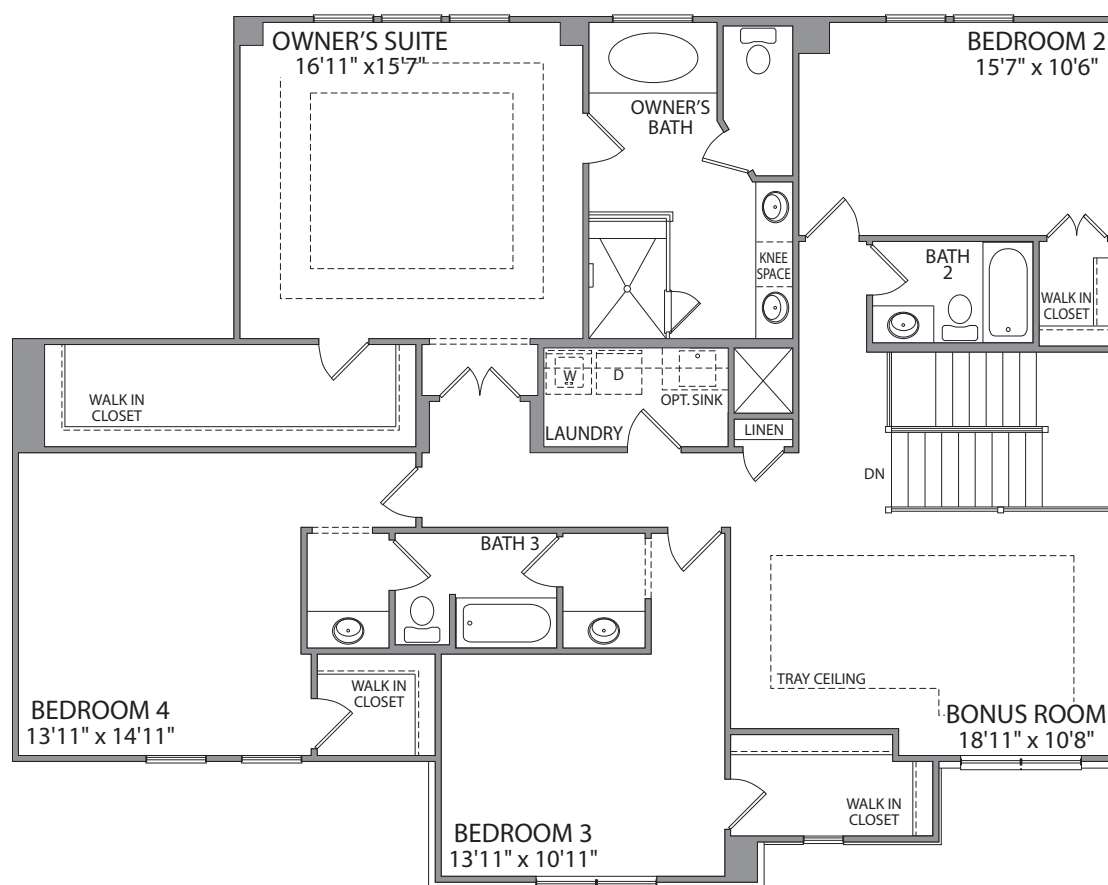

WEST COBB, GEORGIA

KYLE FARM

ADD TO LIFE | EST 2016

BUCKINGHAM

ELEVATION A

ELEVATION B

ELEVATION C

4 BEDROOM | 3.5 BATH | 3,490 SQUARE FEET

BUCKINGHAM

4 BEDROOM | 3.5 BATH | 3,490 SQUARE FEET

FIRST FLOOR

SECOND FLOOR

BUCKINGHAM

4 BEDROOM | 3.5 BATH | 3,490 SQUARE FEET

FIRST FLOOR OPTIONS

OPT. 2 CAR SIDE LOAD GARAGE
ELEVATION A, B, C

OPT. 3 CAR GARAGE
ELEVATION A, B, C

OPT. GUEST SUITE

OPT. DEN

OPT. KEEPING ROOM

ELEVATION B

ELEVATION C

OPT. SMALL COVERED PATIO

OPT. LARGE COVERED PATIO

OPT. COVERED PATIO & OPT. KEEPING ROOM

BUCKINGHAM

4 BEDROOM | 3.5 BATH | 3,490 SQUARE FEET

SECOND FLOOR OPTIONS

4987 Kyle Drive, Powder Springs, Georgia 30127 | 770-254-5401 | PMCommunities.com

All exterior renderings are artist concept. All plans and dimensions are approximate and subject to change without notice. Plans and room dimensions may vary according to elevation. All information is believed to be accurate but is not warranted and subject to errors, omissions, changes or withdrawal without notice.
Equal Housing Opportunity.