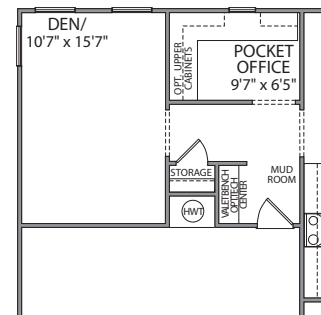

WEST COBB, GEORGIA

KYLE FARM

ADD TO LIFE | EST 2016

BUCKINGHAM

ELEVATION A

ELEVATION B

ELEVATION C

4 BEDROOM | 3.5 BATH | 3,490 SQUARE FEET

BUCKINGHAM

4 BEDROOM | 3.5 BATH | 3,490 SQUARE FEET

FIRST FLOOR

SECOND FLOOR

BUCKINGHAM

4 BEDROOM | 3.5 BATH | 3,490 SQUARE FEET

FIRST FLOOR OPTIONS

OPT. 2 CAR SIDE LOAD GARAGE
ELEVATION A, B, C

OPT. 3 CAR GARAGE
ELEVATION A, B, C

OPT. GUEST SUITE

OPT. DEN

OPT. KEEPING ROOM

ELEVATION B

ELEVATION C

OPT. SMALL COVERED PATIO

OPT. LARGE COVERED PATIO

OPT. COVERED PATIO & OPT. KEEPING ROOM

BUCKINGHAM

4 BEDROOM | 3.5 BATH | 3,490 SQUARE FEET

SECOND FLOOR OPTIONS

4987 Kyle Drive, Powder Springs, Georgia 30127 | 770-254-5401 | PMCommunities.com

All exterior renderings are artist concept. All plans and dimensions are approximate and subject to change without notice. Plans and room dimensions may vary according to elevation. All information is believed to be accurate but is not warranted and subject to errors, omissions, changes or withdrawal without notice.
Equal Housing Opportunity.