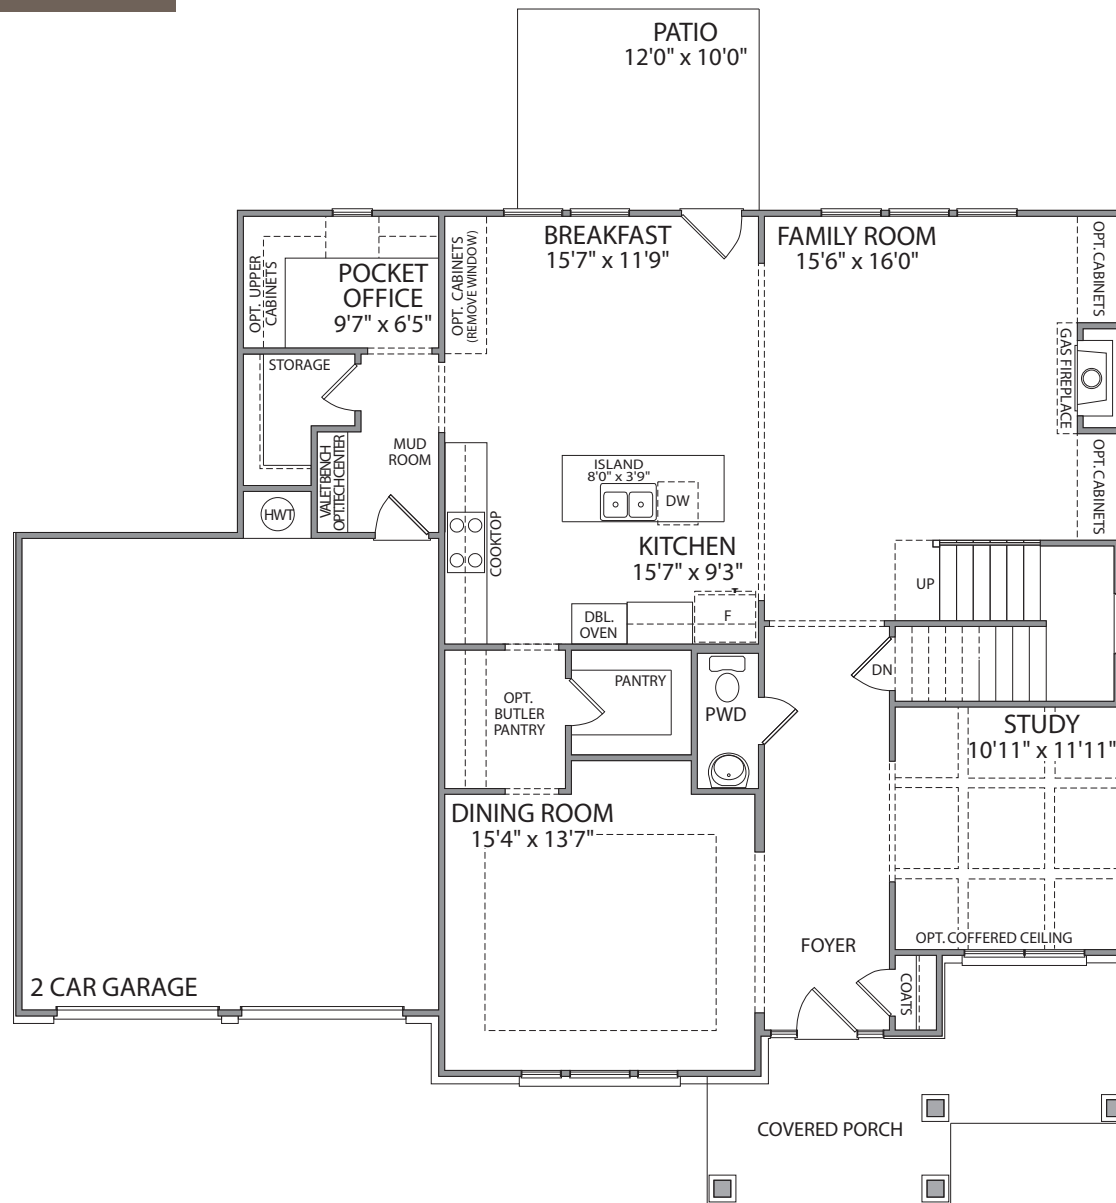

WEST COBB, GEORGIA

KYLE FARM

ADD TO LIFE | EST 2016

BUCKINGHAM

ELEVATION A

ELEVATION B

ELEVATION C

4 BEDROOM | 3.5 BATH | 3,490 SQUARE FEET

BUCKINGHAM

4 BEDROOM | 3.5 BATH | 3,490 SQUARE FEET

FIRST FLOOR

SECOND FLOOR

BUCKINGHAM

4 BEDROOM | 3.5 BATH | 3,490 SQUARE FEET

FIRST FLOOR OPTIONS

OPT. 2 CAR SIDE LOAD GARAGE
ELEVATION A, B, C

OPT. 3 CAR GARAGE
ELEVATION A, B, C

OPT. GUEST SUITE

OPT. DEN

OPT. KEEPING ROOM

ELEVATION B

ELEVATION C

OPT. SMALL COVERED PATIO

OPT. LARGE COVERED PATIO

OPT. COVERED PATIO & OPT. KEEPING ROOM

BUCKINGHAM

4 BEDROOM | 3.5 BATH | 3,490 SQUARE FEET

SECOND FLOOR OPTIONS

4987 Kyle Drive, Powder Springs, Georgia 30127 | 770-254-5401 | PMCommunities.com

All exterior renderings are artist concept. All plans and dimensions are approximate and subject to change without notice. Plans and room dimensions may vary according to elevation. All information is believed to be accurate but is not warranted and subject to errors, omissions, changes or withdrawal without notice.
Equal Housing Opportunity.