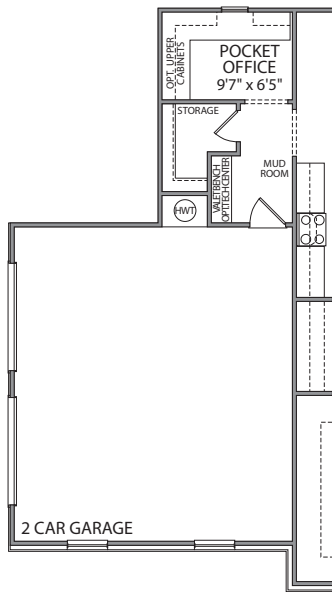

WEST COBB, GEORGIA

KYLE FARM

ADD TO LIFE | EST 2016

BUCKINGHAM

ELEVATION A

ELEVATION B

ELEVATION C

4 BEDROOM | 3.5 BATH | 3,490 SQUARE FEET

BUCKINGHAM

4 BEDROOM | 3.5 BATH | 3,490 SQUARE FEET

FIRST FLOOR

SECOND FLOOR

BUCKINGHAM

4 BEDROOM | 3.5 BATH | 3,490 SQUARE FEET

FIRST FLOOR OPTIONS

OPT. 2 CAR SIDE LOAD GARAGE
ELEVATION A, B, C

OPT. 3 CAR GARAGE
ELEVATION A, B, C

OPT. GUEST SUITE

OPT. DEN

OPT. KEEPING ROOM

ELEVATION B

ELEVATION C

OPT. SMALL COVERED PATIO

OPT. LARGE COVERED PATIO

OPT. COVERED PATIO & OPT. KEEPING ROOM

BUCKINGHAM

4 BEDROOM | 3.5 BATH | 3,490 SQUARE FEET

SECOND FLOOR OPTIONS

4987 Kyle Drive, Powder Springs, Georgia 30127 | 770-254-5401 | PMCommunities.com

All exterior renderings are artist concept. All plans and dimensions are approximate and subject to change without notice. Plans and room dimensions may vary according to elevation. All information is believed to be accurate but is not warranted and subject to errors, omissions, changes or withdrawal without notice.
Equal Housing Opportunity.