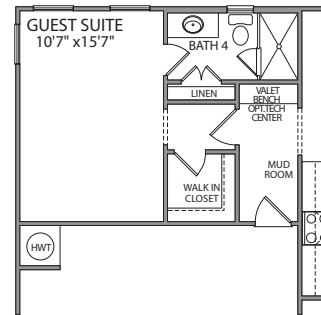

WEST COBB, GEORGIA

KYLE FARM

ADD TO LIFE | EST 2016

BUCKINGHAM

ELEVATION A

ELEVATION B

ELEVATION C

4 BEDROOM | 3.5 BATH | 3,490 SQUARE FEET

BUCKINGHAM

4 BEDROOM | 3.5 BATH | 3,490 SQUARE FEET

FIRST FLOOR

SECOND FLOOR

BUCKINGHAM

4 BEDROOM | 3.5 BATH | 3,490 SQUARE FEET

FIRST FLOOR OPTIONS

OPT. 2 CAR SIDE LOAD GARAGE
ELEVATION A, B, C

OPT. 3 CAR GARAGE
ELEVATION A, B, C

OPT. GUEST SUITE

OPT. DEN

OPT. KEEPING ROOM

ELEVATION B

ELEVATION C

OPT. SMALL COVERED PATIO

OPT. LARGE COVERED PATIO

OPT. COVERED PATIO & OPT. KEEPING ROOM

BUCKINGHAM

4 BEDROOM | 3.5 BATH | 3,490 SQUARE FEET

SECOND FLOOR OPTIONS

4987 Kyle Drive, Powder Springs, Georgia 30127 | 770-254-5401 | PMCommunities.com

All exterior renderings are artist concept. All plans and dimensions are approximate and subject to change without notice. Plans and room dimensions may vary according to elevation. All information is believed to be accurate but is not warranted and subject to errors, omissions, changes or withdrawal without notice.
Equal Housing Opportunity.