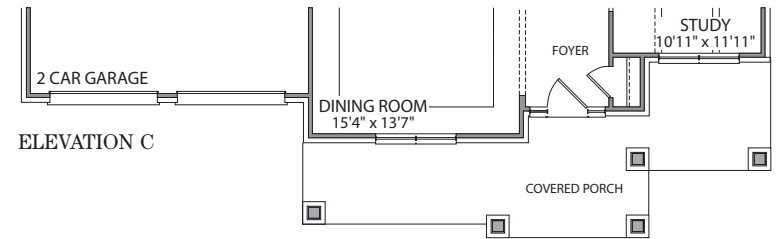

OPT. 3 CAR GARAGE
ELEVATION A, B, C

OPT. GUEST SUITE

OPT. DEN

OPT. KEEPING ROOM

ELEVATION B

ELEVATION C

OPT. SMALL COVERED PATIO

OPT. LARGE COVERED PATIO

OPT. COVERED PATIO & OPT. KEEPING ROOM

BUCKINGHAM

4 BEDROOM | 3.5 BATH | 3,490 SQUARE FEET

SECOND FLOOR OPTIONS

4987 Kyle Drive, Powder Springs, Georgia 30127 | 770-254-5401 | PMCommunities.com

All exterior renderings are artist concept. All plans and dimensions are approximate and subject to change without notice. Plans and room dimensions may vary according to elevation. All information is believed to be accurate but is not warranted and subject to errors, omissions, changes or withdrawal without notice.
Equal Housing Opportunity.