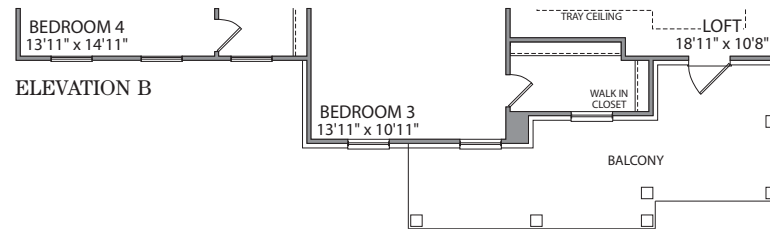

OPT. 3 CAR GARAGE
ELEVATION A, B, C

OPT. GUEST SUITE

OPT. DEN

OPT. KEEPING ROOM

ELEVATION B

ELEVATION C

OPT. SMALL COVERED PATIO

OPT. LARGE COVERED PATIO

OPT. COVERED PATIO & OPT. KEEPING ROOM

BUCKINGHAM

4 BEDROOM | 3.5 BATH | 3,490 SQUARE FEET

SECOND FLOOR OPTIONS

4987 Kyle Drive, Powder Springs, Georgia 30127 | 770-254-5401 | PMCommunities.com

All exterior renderings are artist concept. All plans and dimensions are approximate and subject to change without notice. Plans and room dimensions may vary according to elevation. All information is believed to be accurate but is not warranted and subject to errors, omissions, changes or withdrawal without notice.
Equal Housing Opportunity.