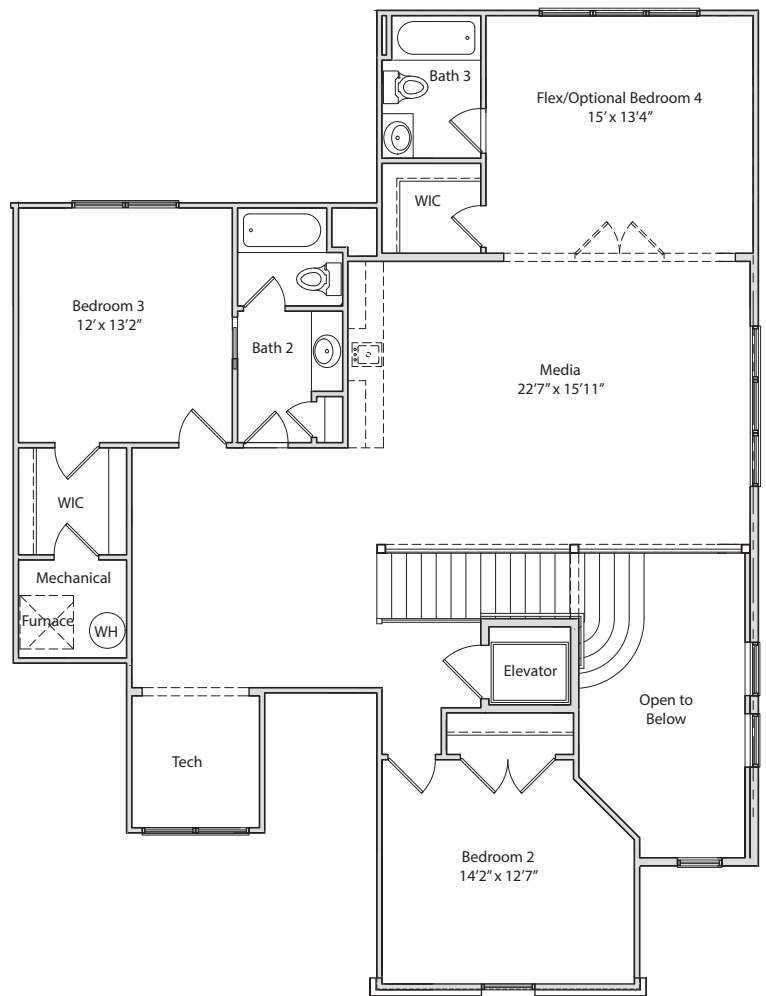

THE SERENITY

3 BEDROOM, 2 1/2 BATH | 3,339 SQ. FT

Elevation A

Elevation B

Optional Dining Room Window Detail

Ground Floor

Second Floor