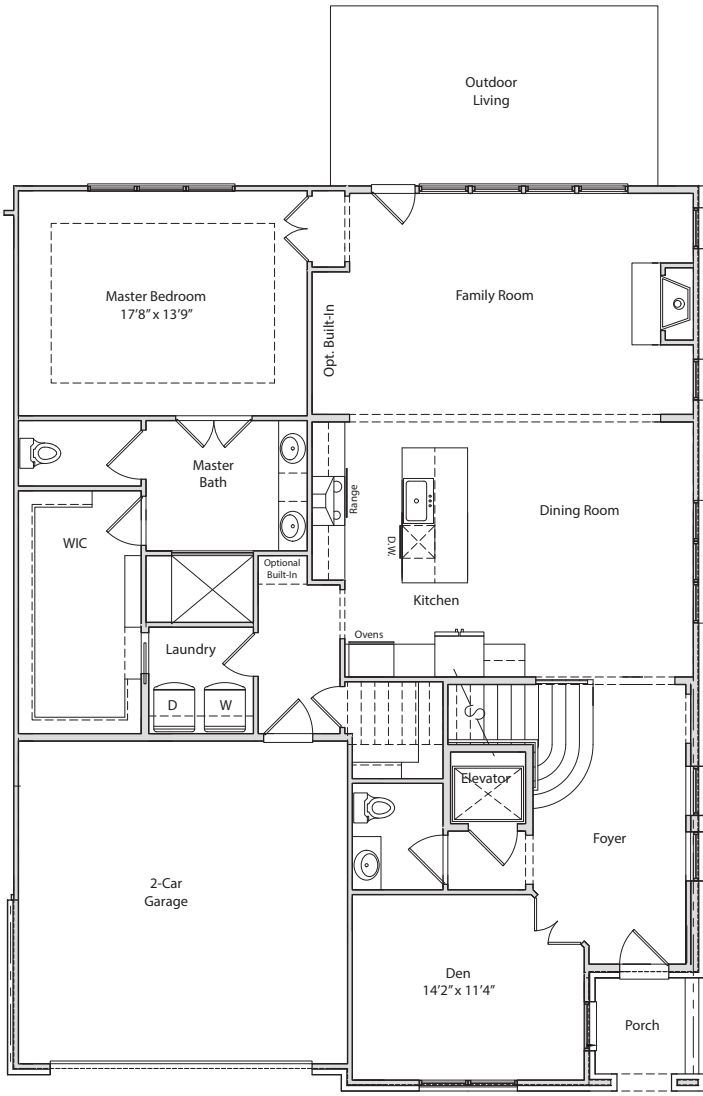

THE SERENITY

3 BEDROOM, 2 1/2 BATH | 3,339 SQ. FT

Elevation A

Elevation B

Optional Dining Room Window Detail

Ground Floor

Second Floor