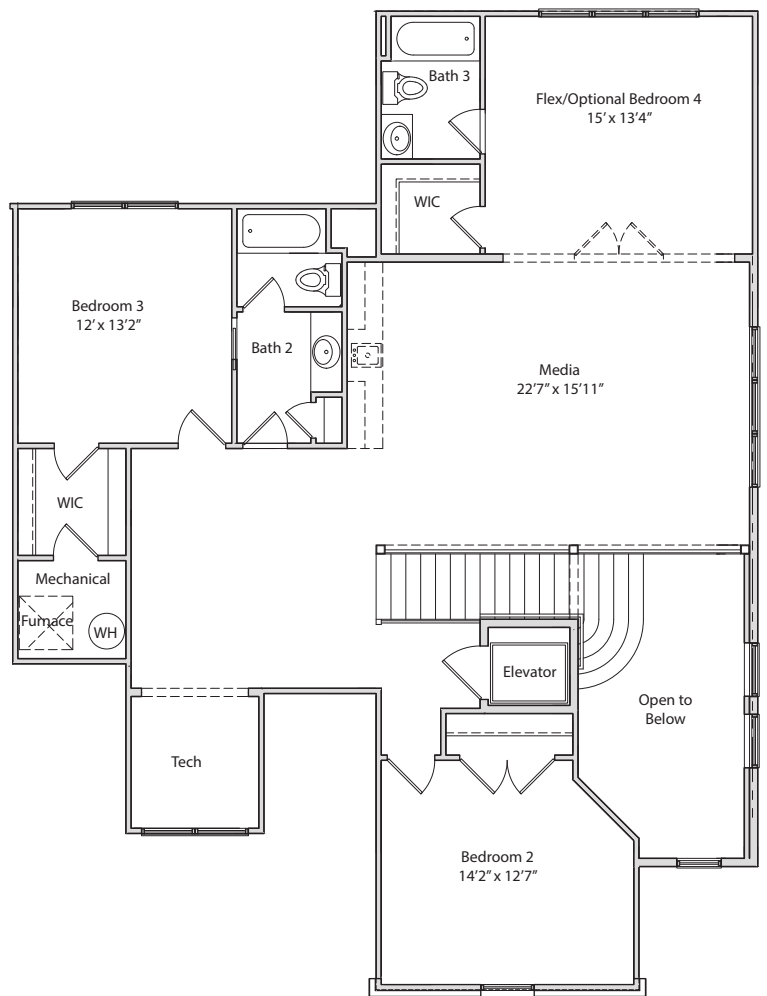

EAST HAVEN

THE SERENITY

THE SERENITY

3 BEDROOM, 2 1/2 BATH | 3,339 SQ. FT

Elevation A

Elevation B

Optional Dining Room Window Detail

Ground Floor

Second Floor