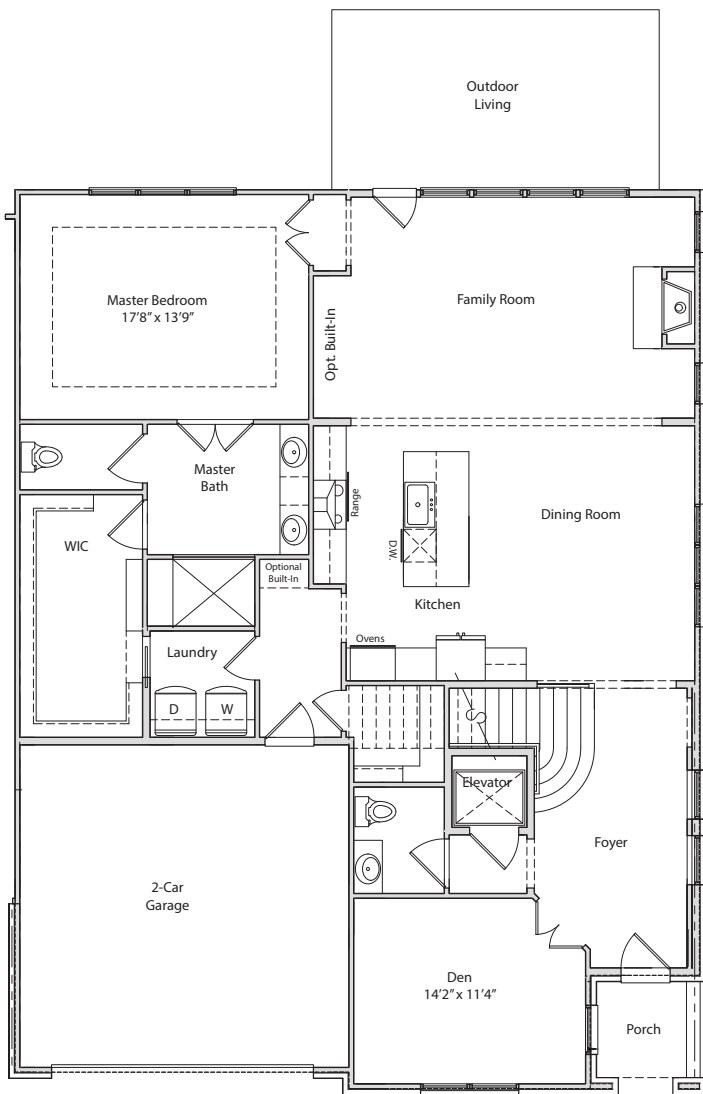

EAST HAVEN

THE SERENITY

THE SERENITY

3 BEDROOM, 2 1/2 BATH | 3,339 SQ. FT

Elevation A

Elevation B

Optional Dining Room Window Detail

Ground Floor

Second Floor